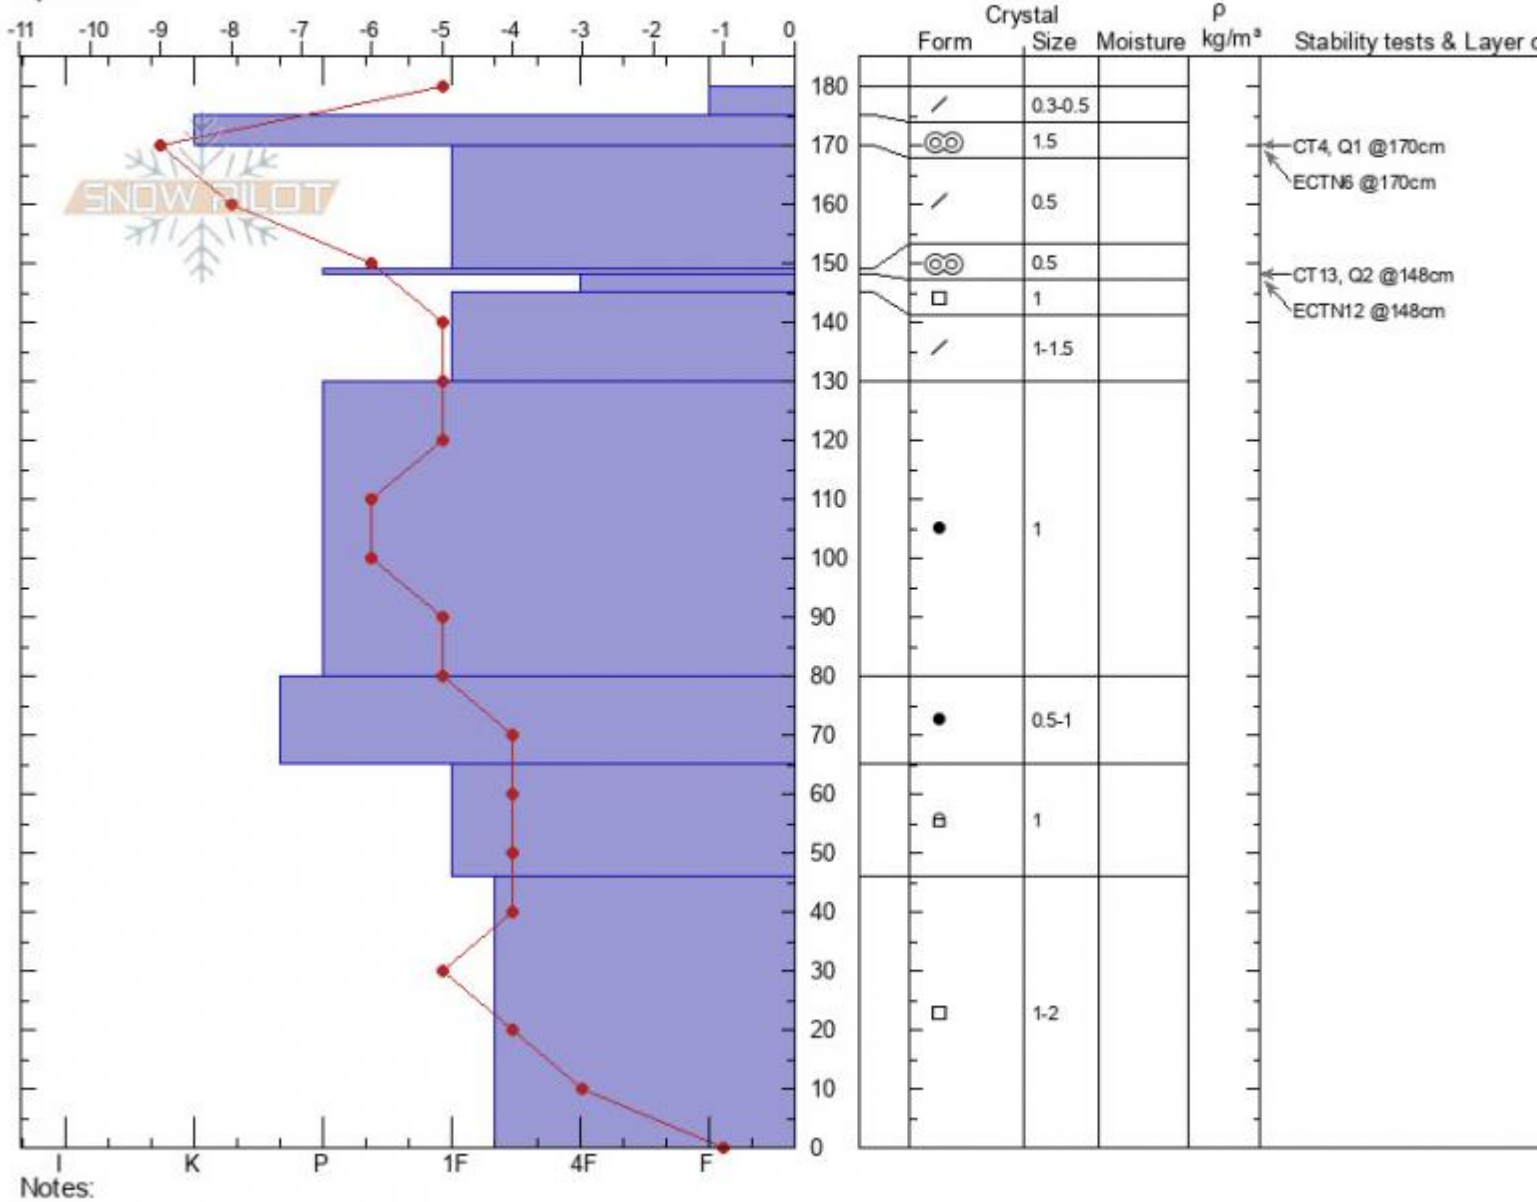

Cooke City Pit
Beartooths
MT
 Elevation: **8591 ft**
 Aspect: **S**
 Specifics:

Michael Murray
03/06/2022 - 11:13am
 Co-ord: **45.03381N, -109.96656W**
 Slope Angle: **22°**
 Wind Loading:

Stability:
 Air Temperature: **-6°C**
 Sky Cover: **BKN**
 Precipitation: **NO**
 Wind: **N Calm**

HS: **180** Layer Notes:
 PF: **15** 148-145cm: **Problematic layer**
 PS: **2**

Advisory Region
 Cooke City
 Longitude
 -109.98W
 Latitude
 45.03N
 Cooke City, 2022-03-06