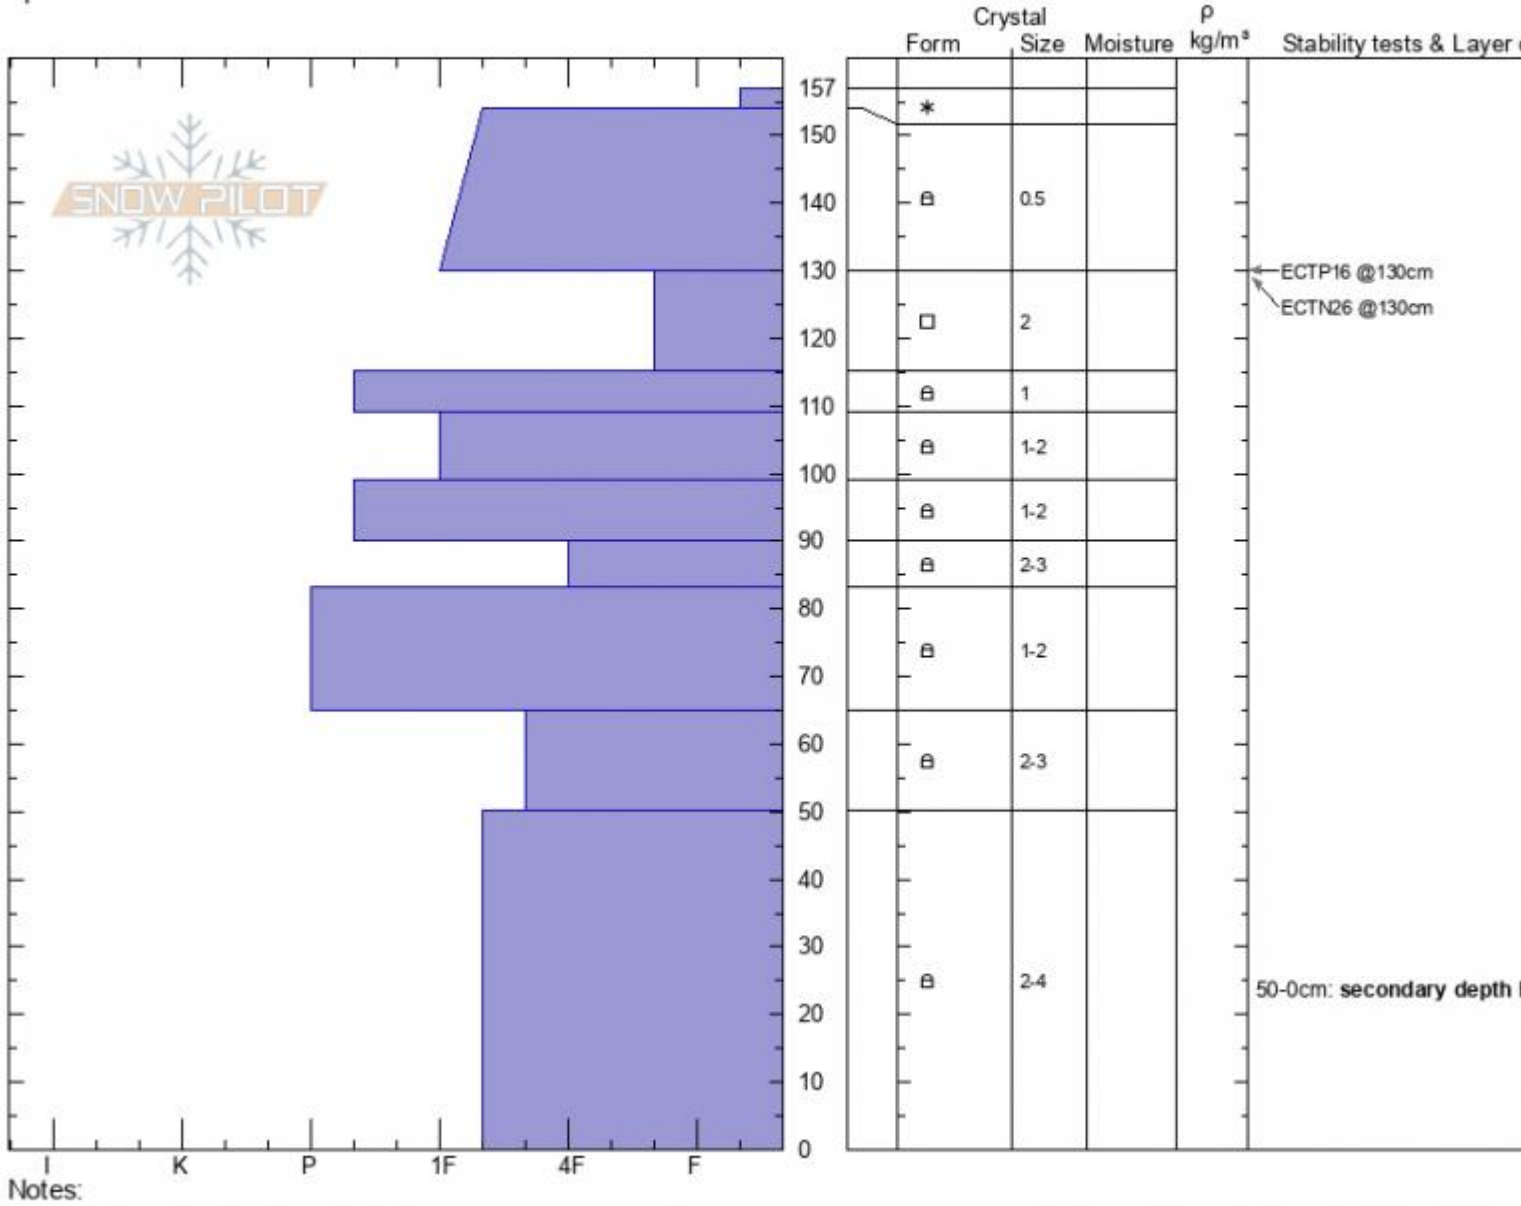

Bear Creek
Madison Range-N
MT
 Elevation: **9461 ft**
 Aspect: **315°**
 Specifics:

Hannah Marshall
03/05/2022 - 11:57 am
 Co-ord: **45.18516N, -111.46824W**
 Slope Angle:
 Wind Loading:

Stability: **Good**
 Air Temperature:
 Sky Cover: **BKN**
 Precipitation: **NO**
 Wind: **Calm**

HS: **157** Layer Notes:
 PF: **50** 130-115cm: **Problematic layer**
 50-0cm: **secondary depth hoar**

Advisory Region
 Northern Madison
 Longitude
 -111.38W
 Latitude
 45.17N
 Northern Madison, 2022-03-05