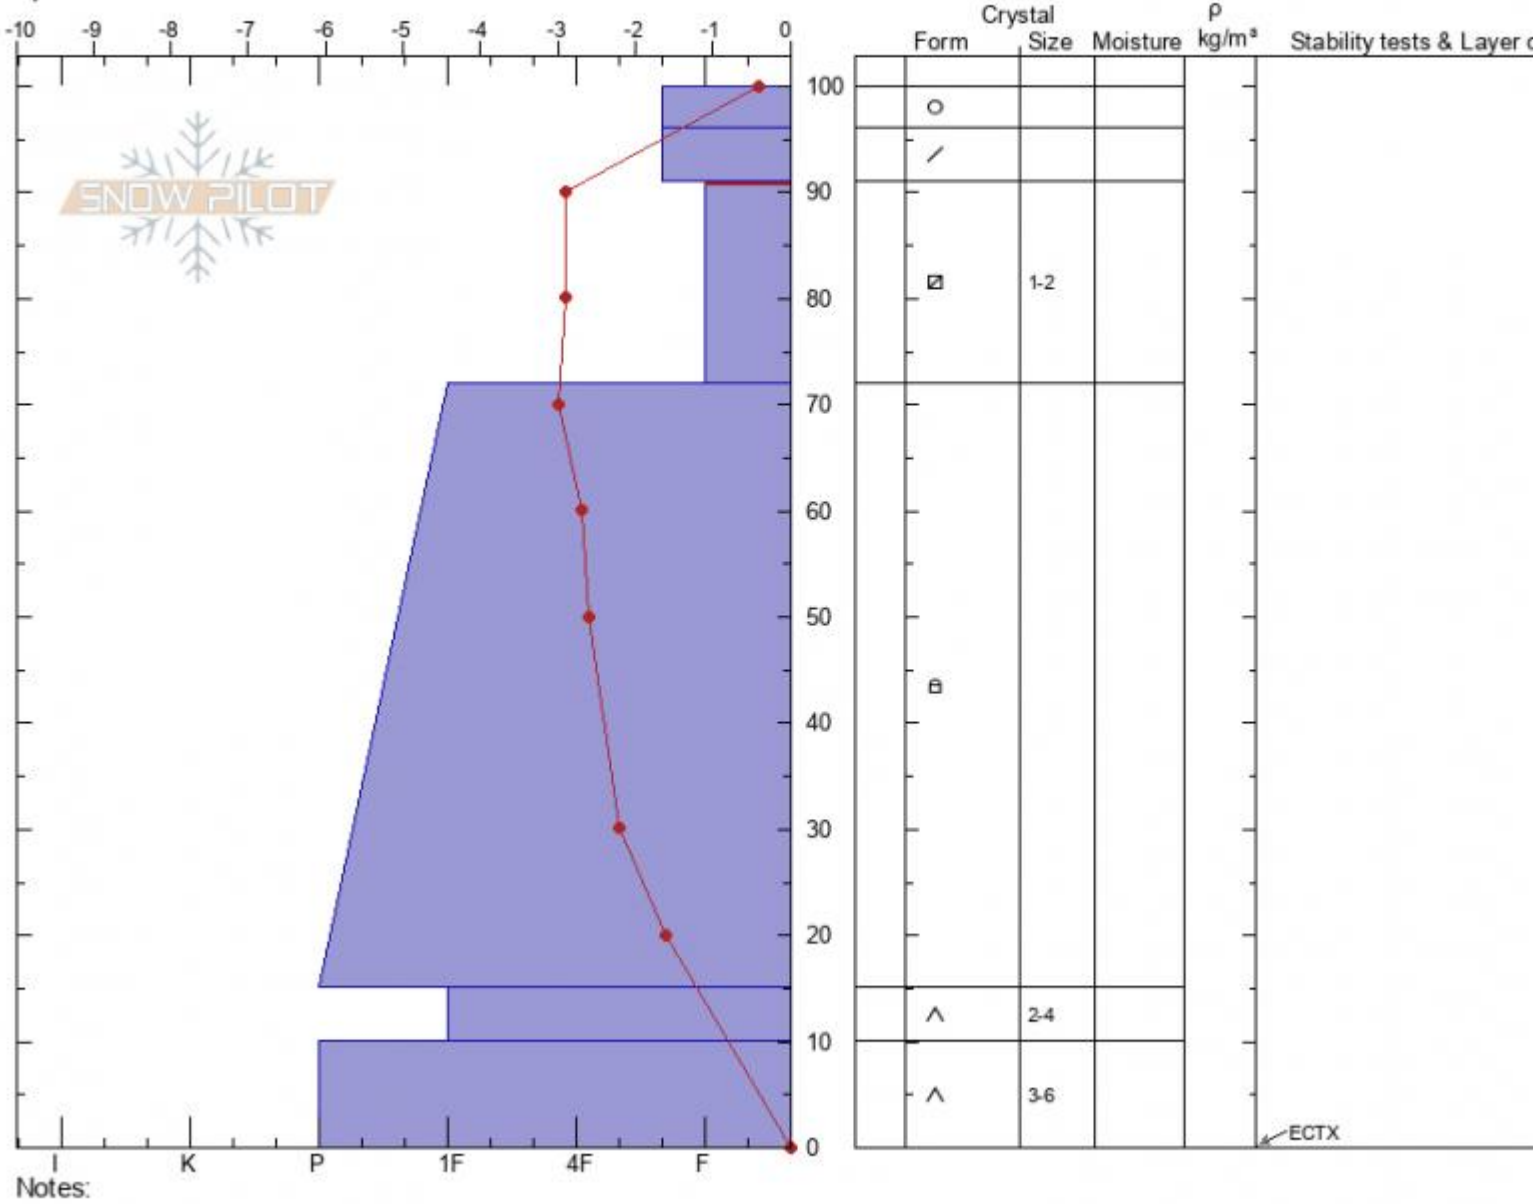

Telemeadows Profile
Madison Range-S
MT
 Elevation: **7507 ft**
 Aspect: **100°**
 Specifics:

Dave Zinn
03/03/2022 - 10:45am
 Co-ord: **44.89696N, -111.06327W**
 Slope Angle: **15°**
 Wind Loading: **no**

Stability: **Very Good**
 Air Temperature: **10°C**
 Sky Cover: **FEW**
 Precipitation: **NO**
 Wind: **Calm**

HS: **100** Layer Notes:
 91-72cm: **Problematic layer**

Advisory Region
 Southern Madison
 Longitude
 -111.06W
 Latitude
 44.89N
 Southern Madison, 2022-03-03