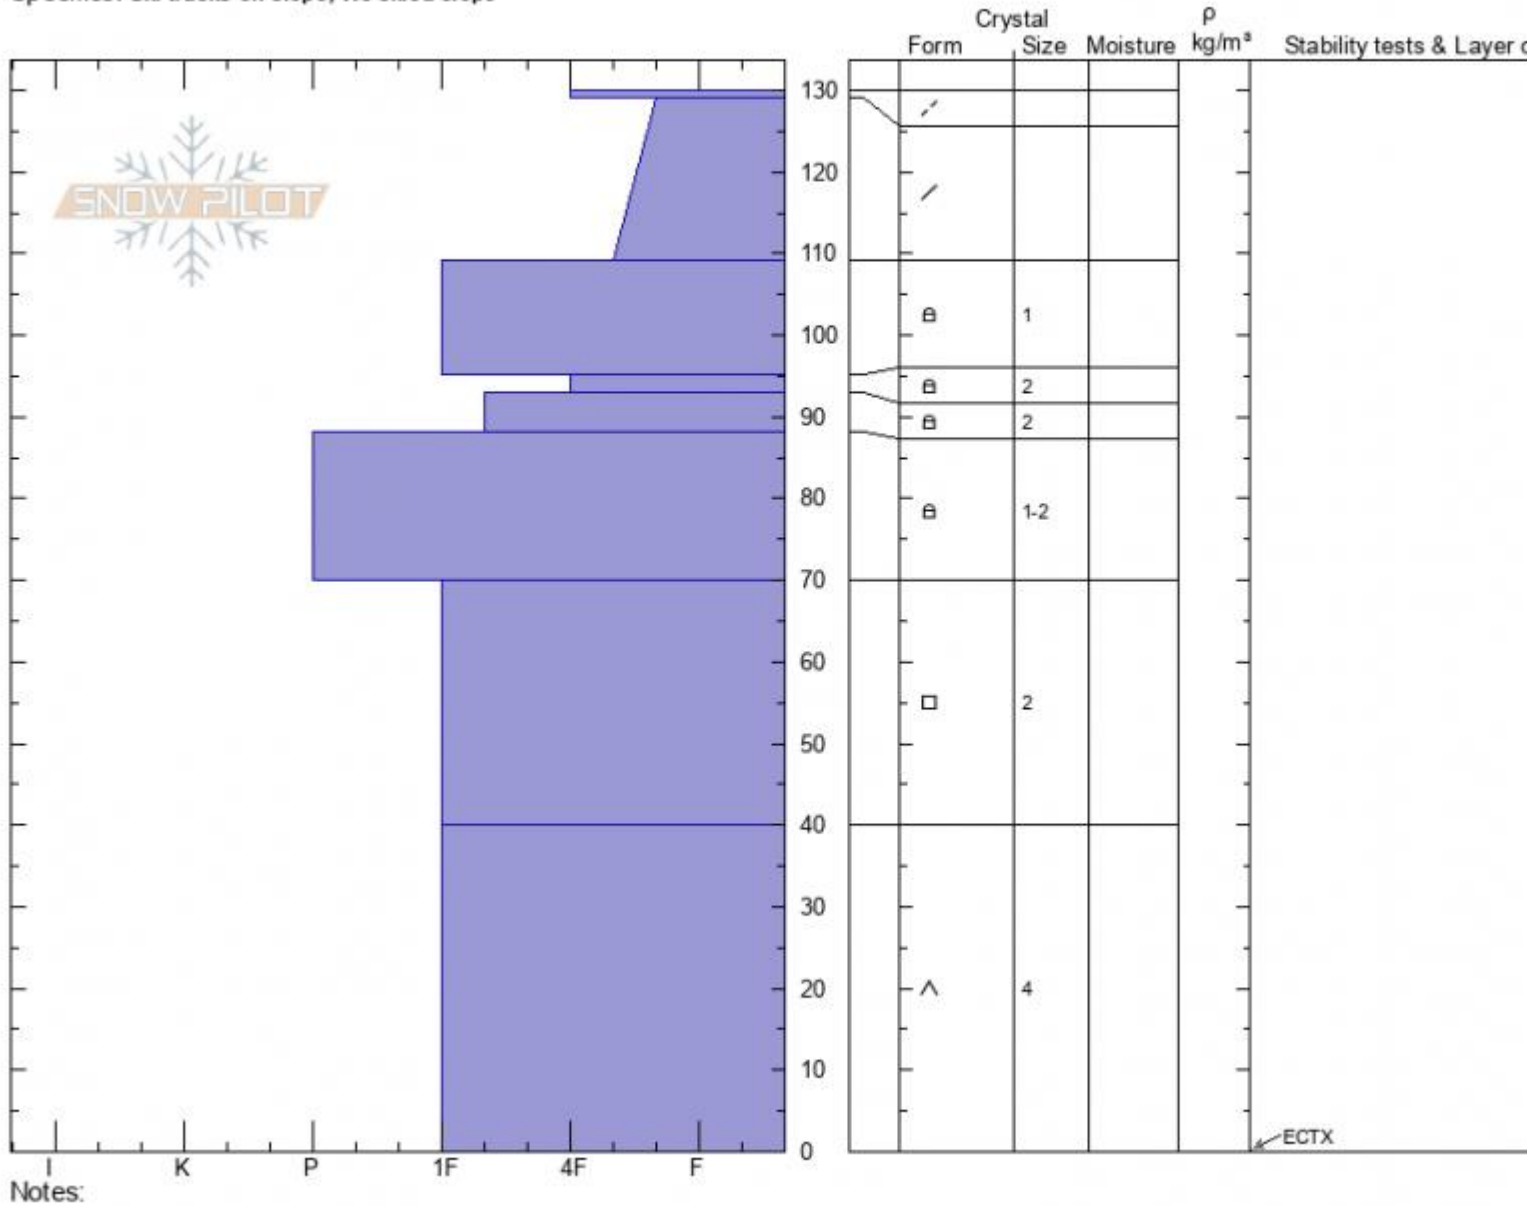

**Beehive Meadow NE**  
**Madison Range-N**  
**MT**  
 Elevation: **8700 ft**  
 Aspect: **65°**  
 Specifics: **Ski tracks on slope; We skied slope**

**Ian Hoyer**  
**03/01/2022 - 11:00am**  
 Co-ord: **45.32777N, -111.38986W**  
 Slope Angle: **13°**  
 Wind Loading: **no**

Stability: **Fair**  
 Air Temperature:  
 Sky Cover: **OVC**  
 Precipitation: **NO**  
 Wind: **SW Moderate**

HS:**130** Layer Notes:  
 95-93cm:**Problematic layer**

Advisory Region  
 Northern Madison  
 Longitude  
 -111.39W  
 Latitude  
 45.34N  
 Northern Madison, 2022-03-01