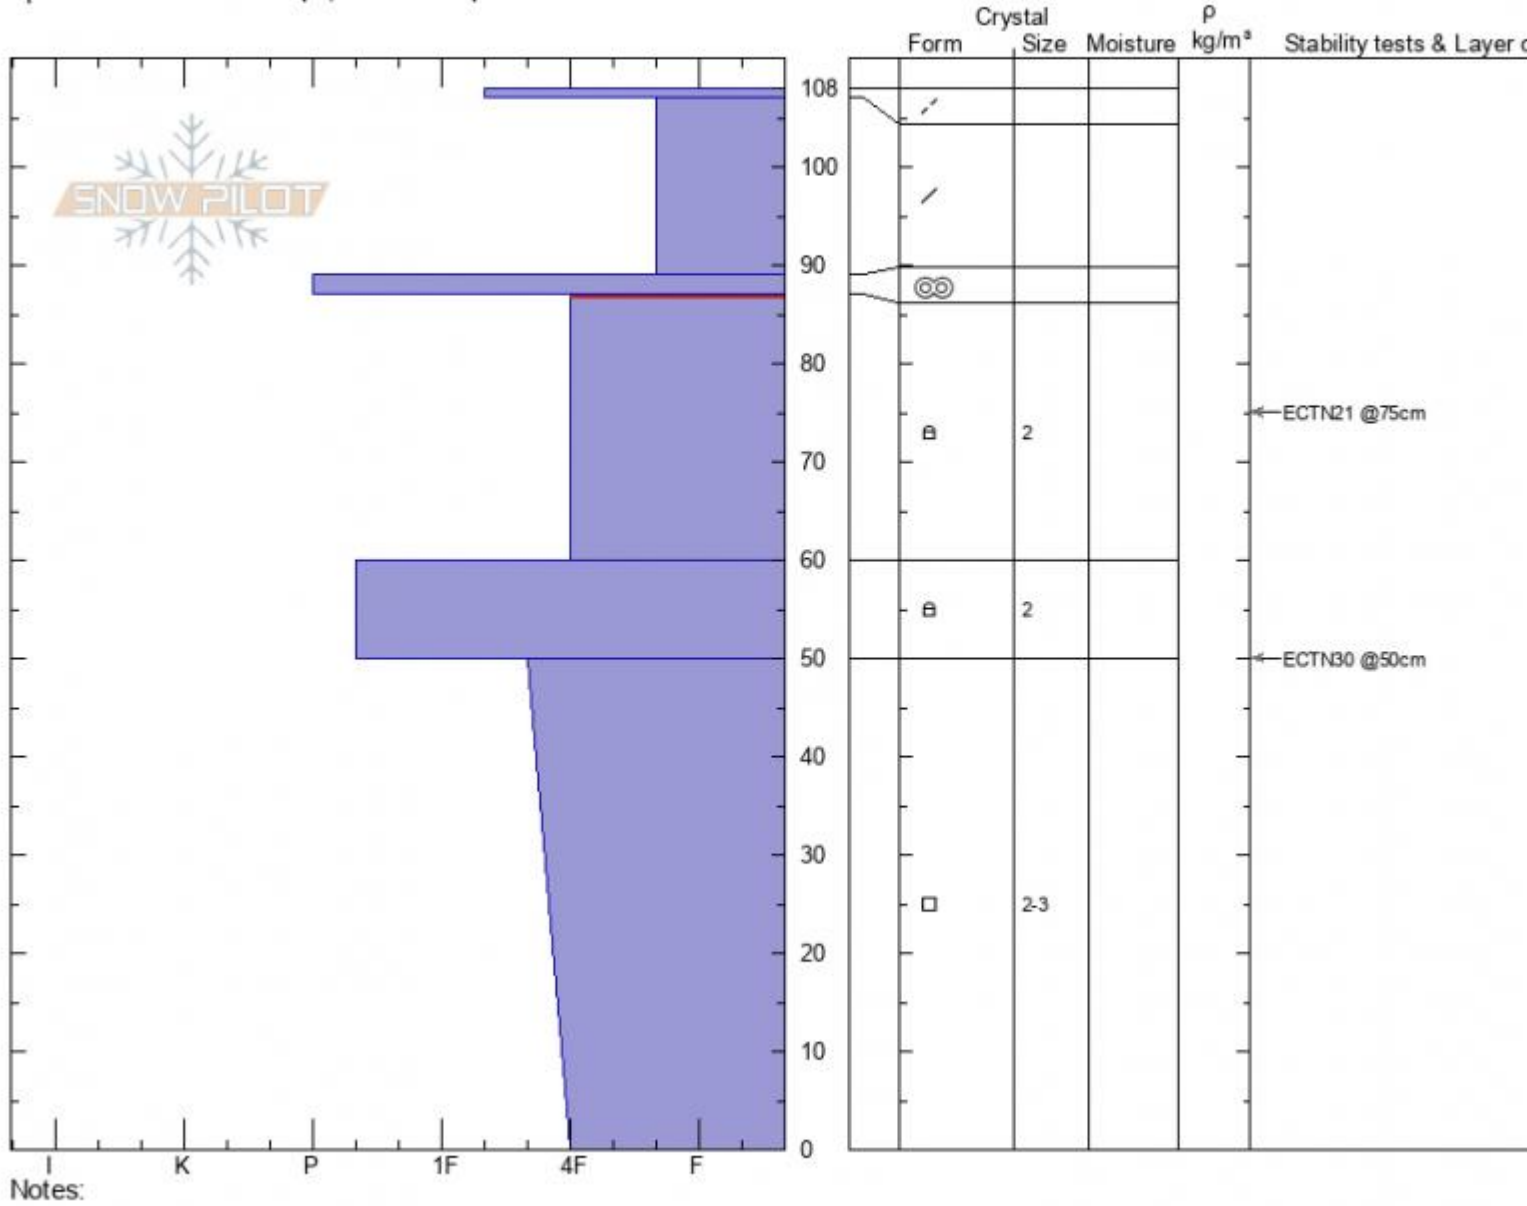

**Beehive W**  
**Madison Range-N**  
**MT**  
 Elevation: **8700 ft**  
 Aspect: **270°**  
 Specifics: **Ski tracks on slope; We skied slope**

**Ian Hoyer**  
**03/01/2022 - 12:00pm**  
 Co-ord: **45.32796N, -111.38553W**  
 Slope Angle: **28°**  
 Wind Loading: **no**

Stability: **Fair**  
 Air Temperature:  
 Sky Cover: **OVC**  
 Precipitation: **S-1**  
 Wind: **S Moderate**

HS: **108**    Layer Notes:  
 PF: **80**    87-60cm: **Problematic layer**  
 PS: **20**

Advisory Region  
 Northern Madison  
 Longitude  
 -111.39W  
 Latitude  
 45.34N  
 Northern Madison, 2022-03-01