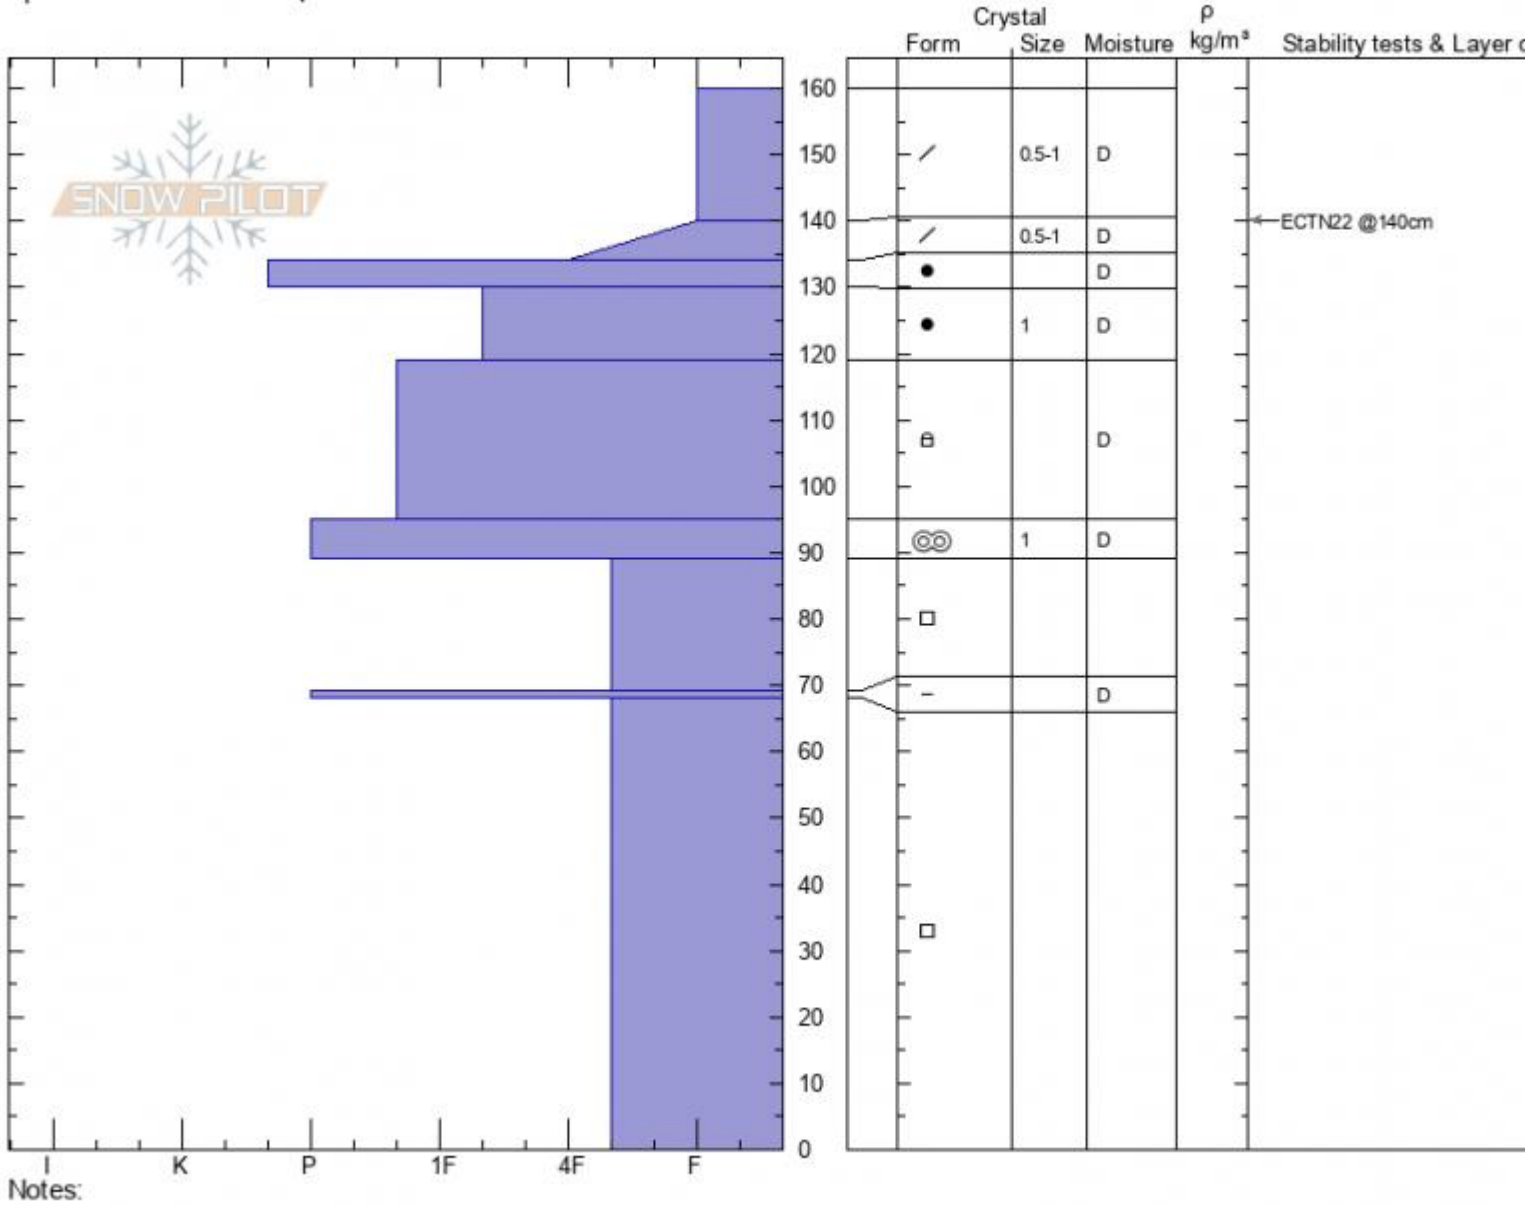

**Blackmore Shoulder**  
**Gallatin Range-N**  
**MT**  
 Elevation: **9469 ft**  
 Aspect: **E**  
 Specifics: **Ski tracks on slope**

**Wyatt Gober**  
**02/26/2022 - 11:15am**  
 Co-ord: **45.44618N, -110.99918W**  
 Slope Angle: **24°**  
 Wind Loading:

Stability: **Good**  
 Air Temperature:  
 Sky Cover: **CLR**  
 Precipitation: **NO**  
 Wind: **Calm**

HS:**160** Layer Notes:  
 PF:**50**  
 PS:**15**

Advisory Region  
 Northern Gallatin  
 Longitude  
 -111.00W  
 Latitude  
 45.44N  
 Northern Gallatin, 2022-02-28