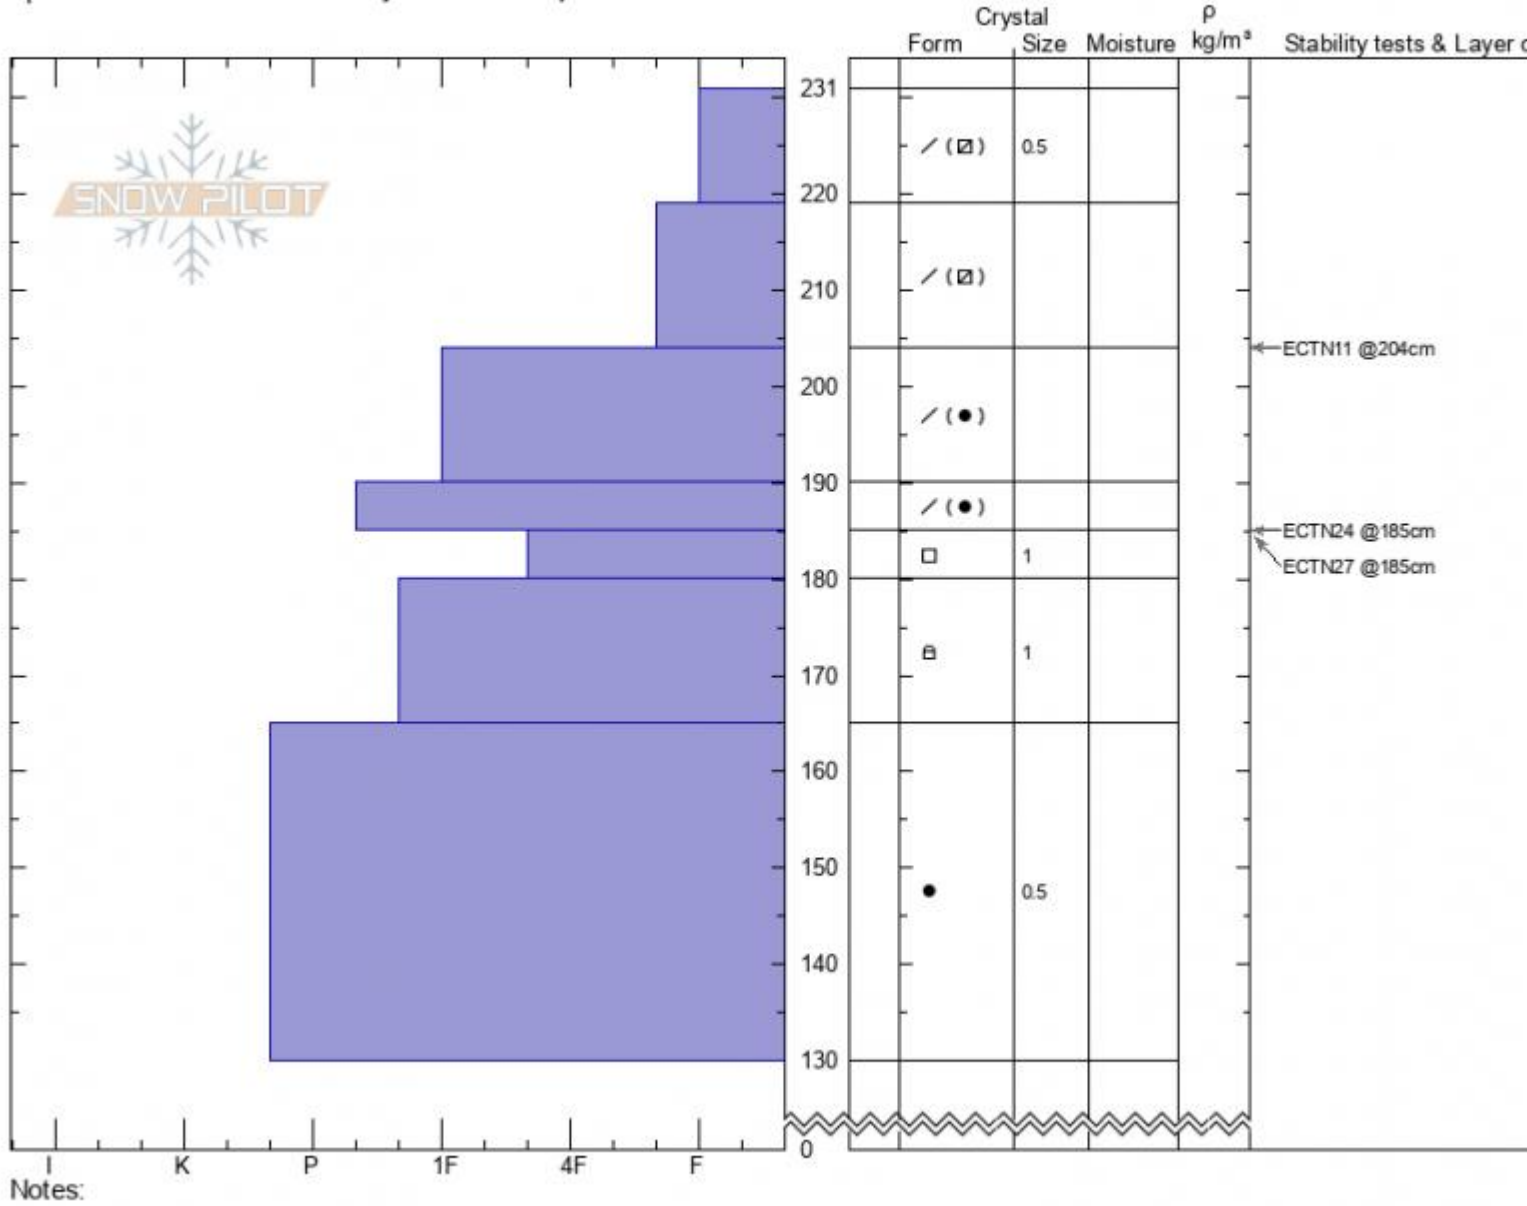

Henderson Bench
Cooke City
MT
 Elevation: **9607 ft**
 Aspect: **22°**
 Specifics: Recent avalanche activity on different slopes

Alex Marienthal
02/25/2022 - 3:11pm
 Co-ord: **45.05076N, -109.93443W**
 Slope Angle: **28°**
 Wind Loading: **previous**

Stability: **Good**
 Air Temperature:
 Sky Cover: **FEW**
 Precipitation: **NO**
 Wind: **SW Calm**

HS:231 Layer Notes:
 185-180cm: **Problematic layer**

Advisory Region
 Cooke City
 Longitude
 -109.95W
 Latitude
 45.06N
 Cooke City, 2022-02-26