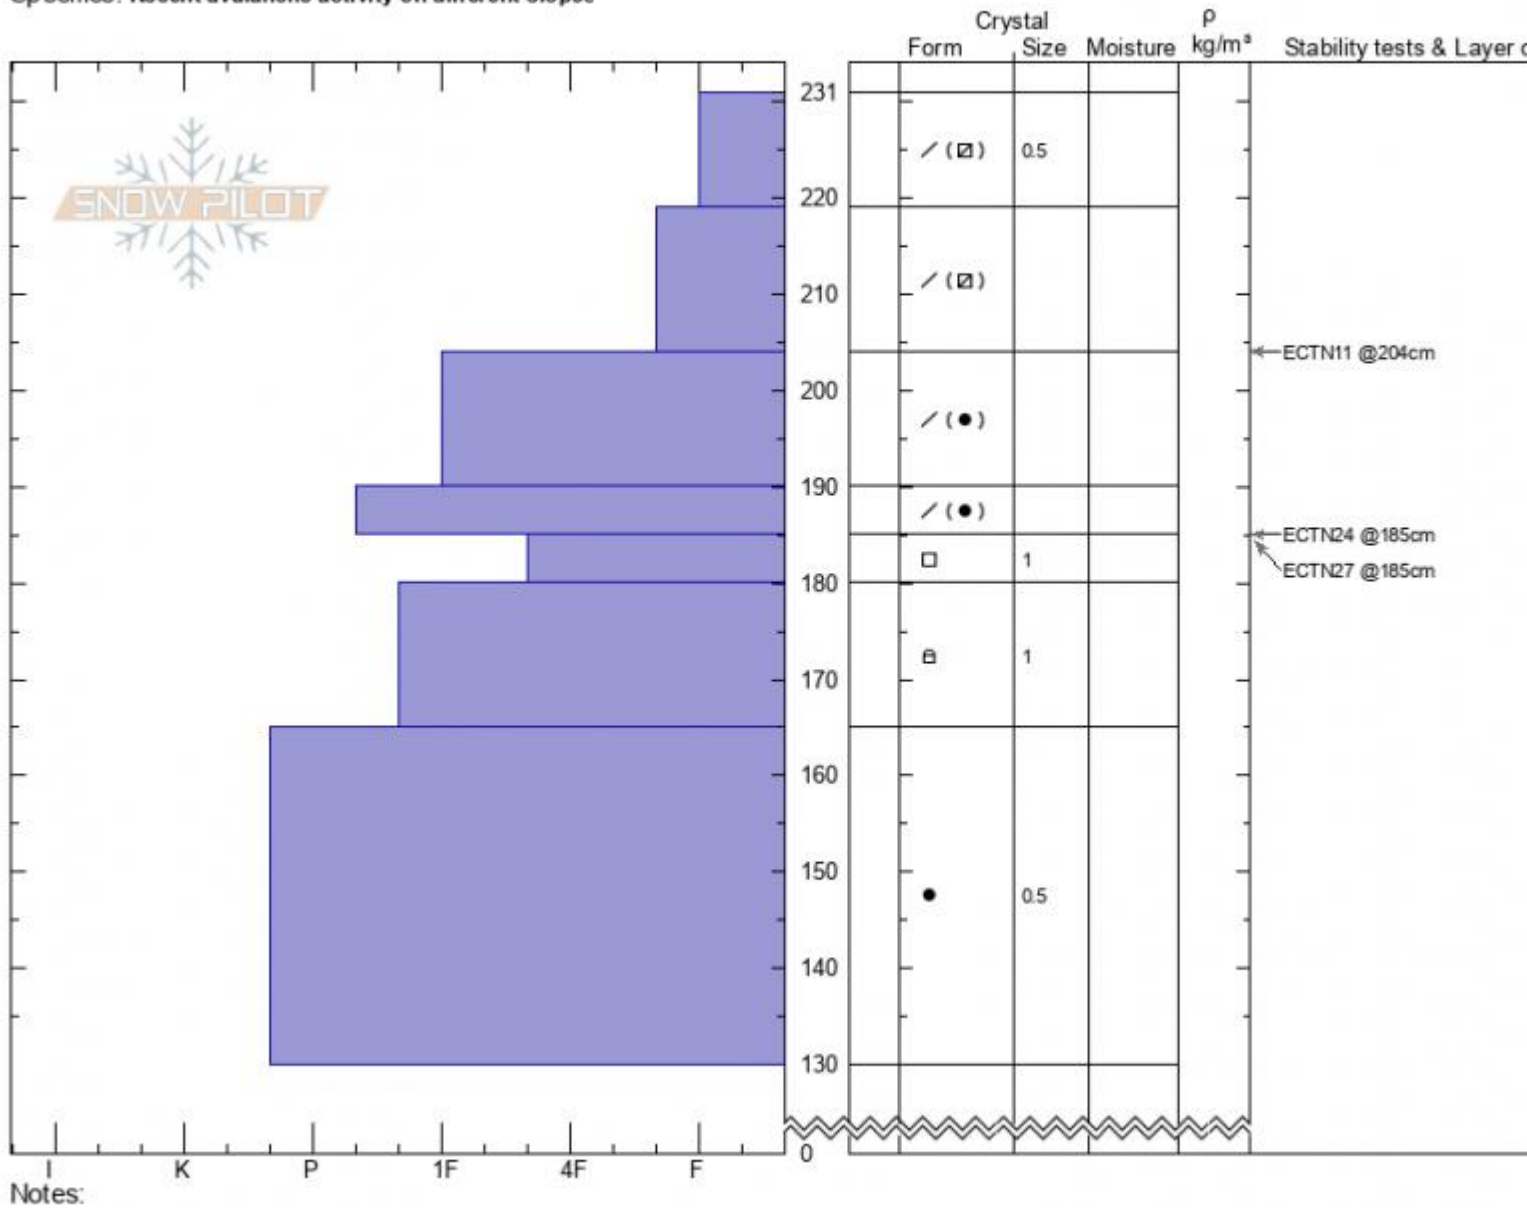

Henderson Bench
 Cooke City
 MT
 Elevation: 9607 ft
 Aspect: 22°
 Specifics: Recent avalanche activity on different slopes

Alex Marienthal
 02/25/2022 - 3:11pm
 Co-ord: 45.05076N, -109.93443W
 Slope Angle: 28°
 Wind Loading: previous

Stability: **Good**
 Air Temperature:
 Sky Cover: **FEW**
 Precipitation: **NO**
 Wind: **SW Calm**

HS:231 Layer Notes:
 185-180cm: Problematic layer

Advisory Region
 Cooke City
 Longitude
 -109.95W
 Latitude
 45.06N
 Cooke City, 2022-02-26