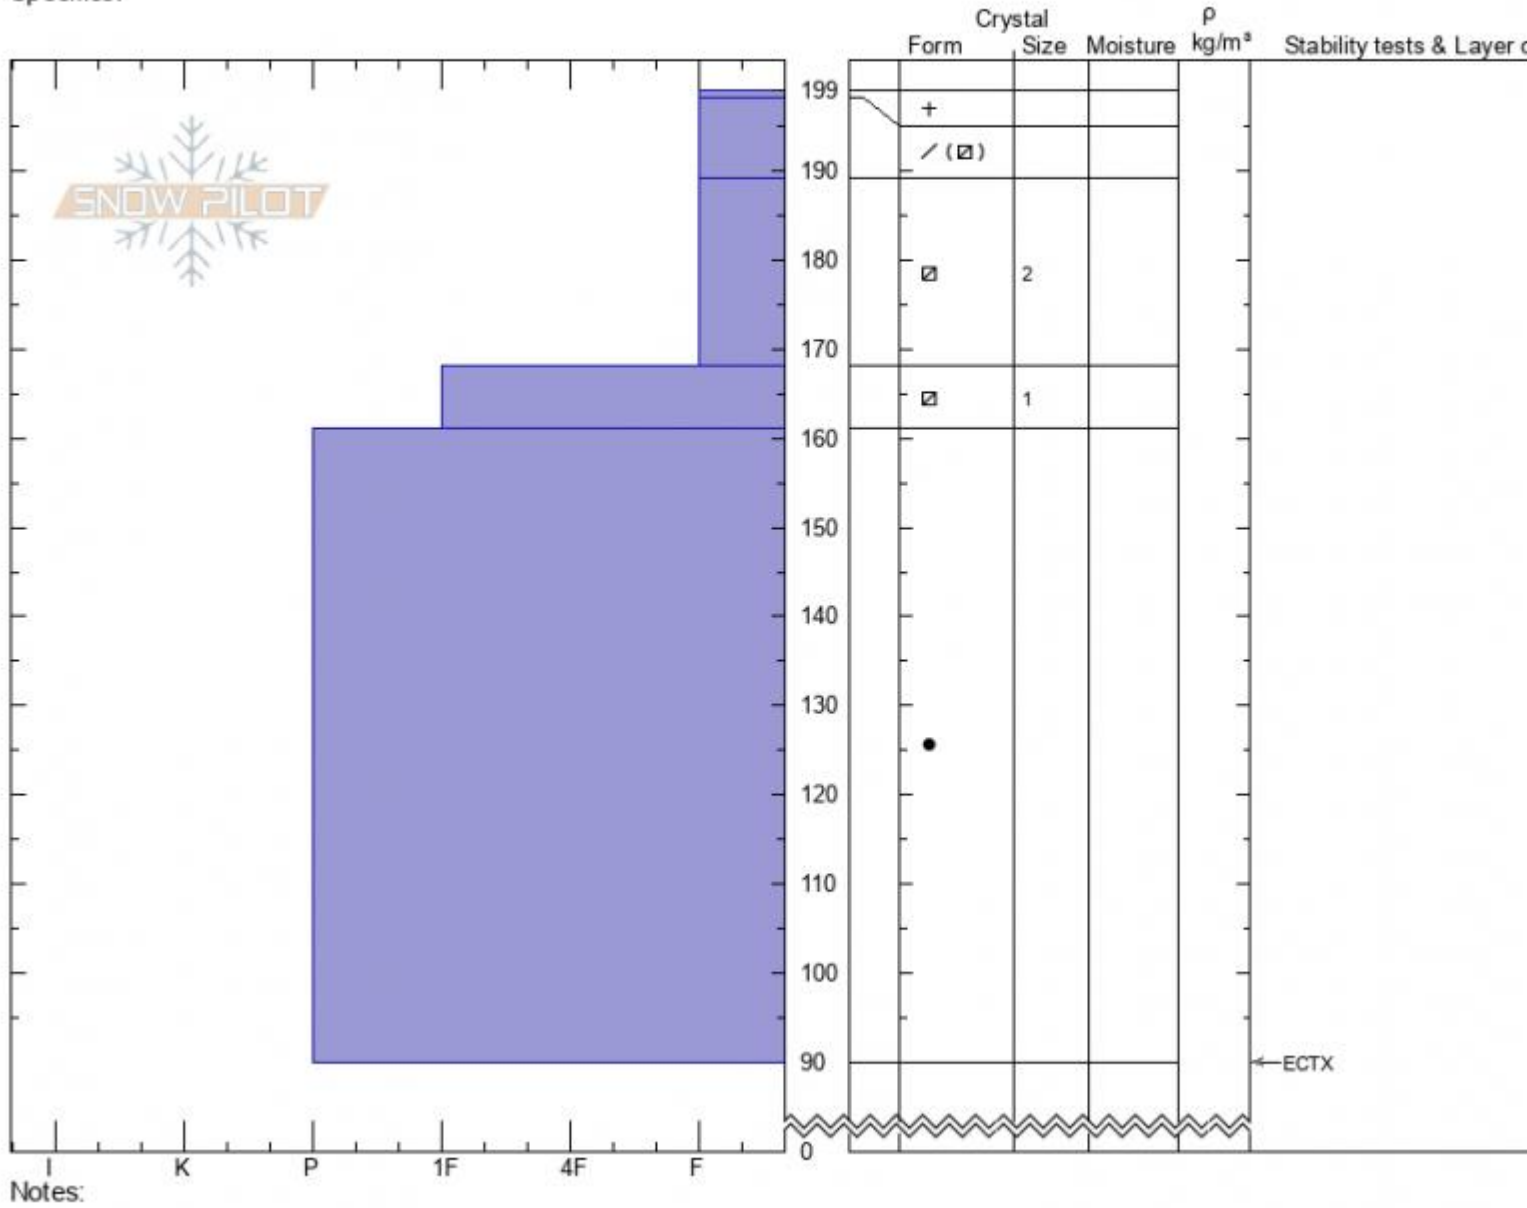

Sawtelle Road E-Facing
 Centennial Range
 ID
 Elevation: 8965 ft
 Aspect: 70°
 Specifics:

Dave Zinn
 02/24/2022 - 11:20am
 Co-ord: 44.55332N, -111.44514W
 Slope Angle: 20°
 Wind Loading: previous

Stability: **Very Good**
 Air Temperature: -17°C
 Sky Cover: **OVC**
 Precipitation: **NO**
 Wind: **Calm**

HS:199
 PF: 30
 Layer Notes: 189-168cm: Problematic layer

Advisory Region
 Island Park
 Longitude
 -111.44W
 Latitude
 44.56N
 Island Park, 2022-02-24