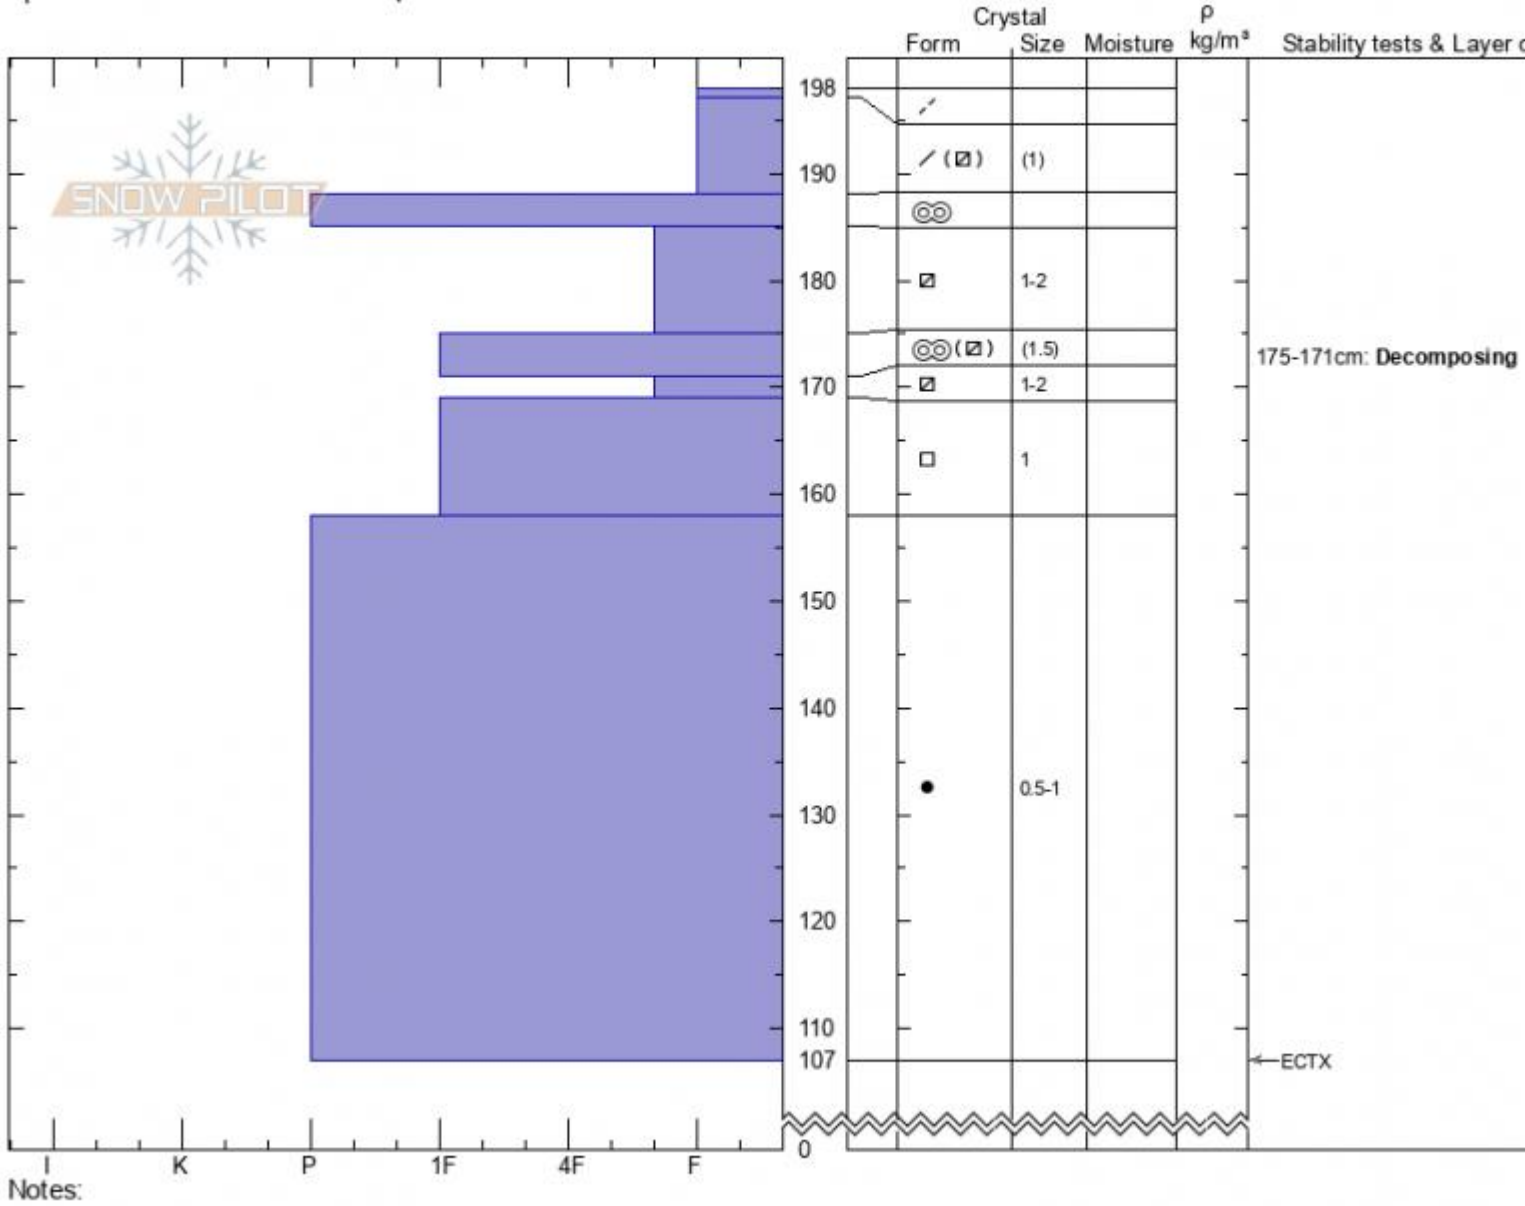

Sawtelle Road S-Facing
 Centennial Range
 ID
 Elevation: 9043 ft
 Aspect: 200°
 Specifics: Snowmobile tracks on slope

Dave Zinn
 02/24/2022 - 11:20am
 Co-ord: 44.55495N, -111.44540W
 Slope Angle: 15°
 Wind Loading: no

Stability: **Very Good**
 Air Temperature: **-17°C**
 Sky Cover: **OVC**
 Precipitation: **NO**
 Wind: **Calm**

HS:198
 Layer Notes:
 185-175cm: **Problematic layer**
 175-171cm: **Decomposing**

Advisory Region
 Island Park
 Longitude
 -111.44W
 Latitude
 44.56N
 Island Park, 2022-02-24