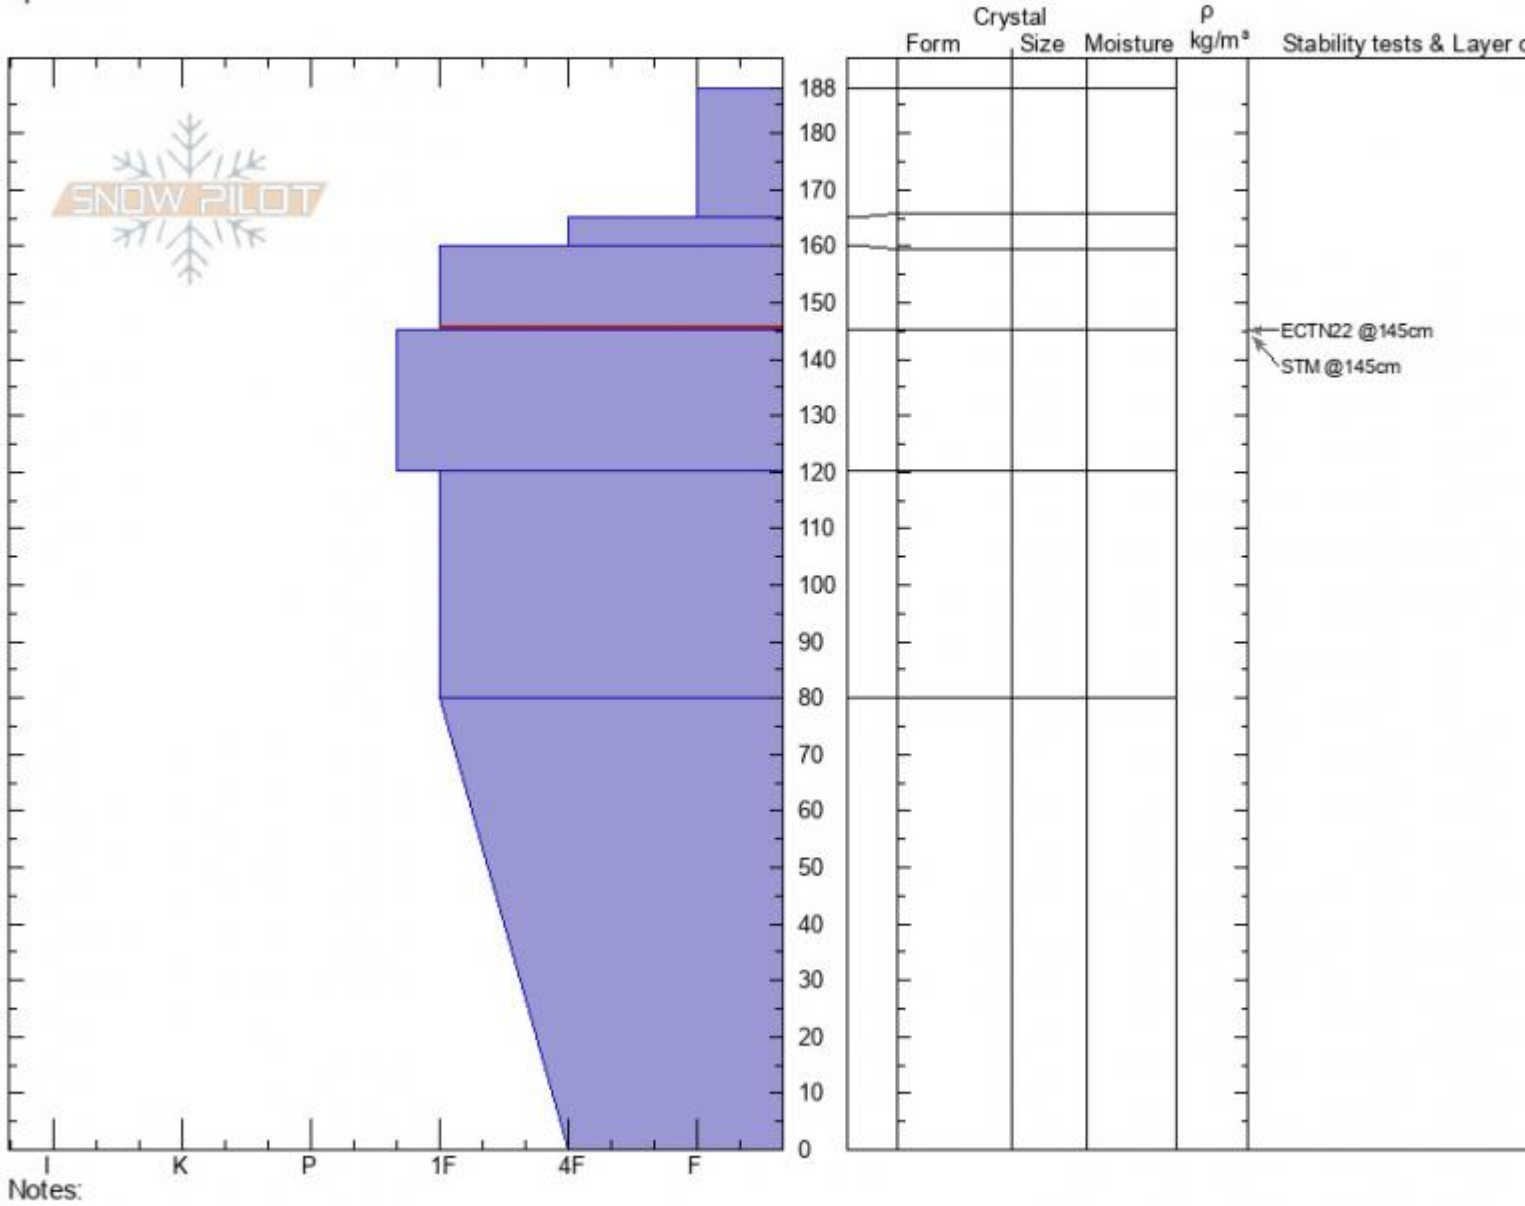

Blackmore Lake
Gallatin Range-N
MT
Elevation: **2793 m**
Aspect:
Specifics:

Erich Schreier
02/20/2022 - 12:30pm
Co-ord: **45.45705N, -110.99971W**
Slope Angle: **32°**
Wind Loading: **previous**

Stability:
Air Temperature: **0°C**
Sky Cover: **OVC**
Precipitation: **S2**
Wind: **SW Calm**

HS:**188** Layer Notes:
160-145cm: **Problematic layer**

Advisory Region
Northern Gallatin
Longitude
-111.00W
Latitude
45.44N
Northern Gallatin, 2022-02-21