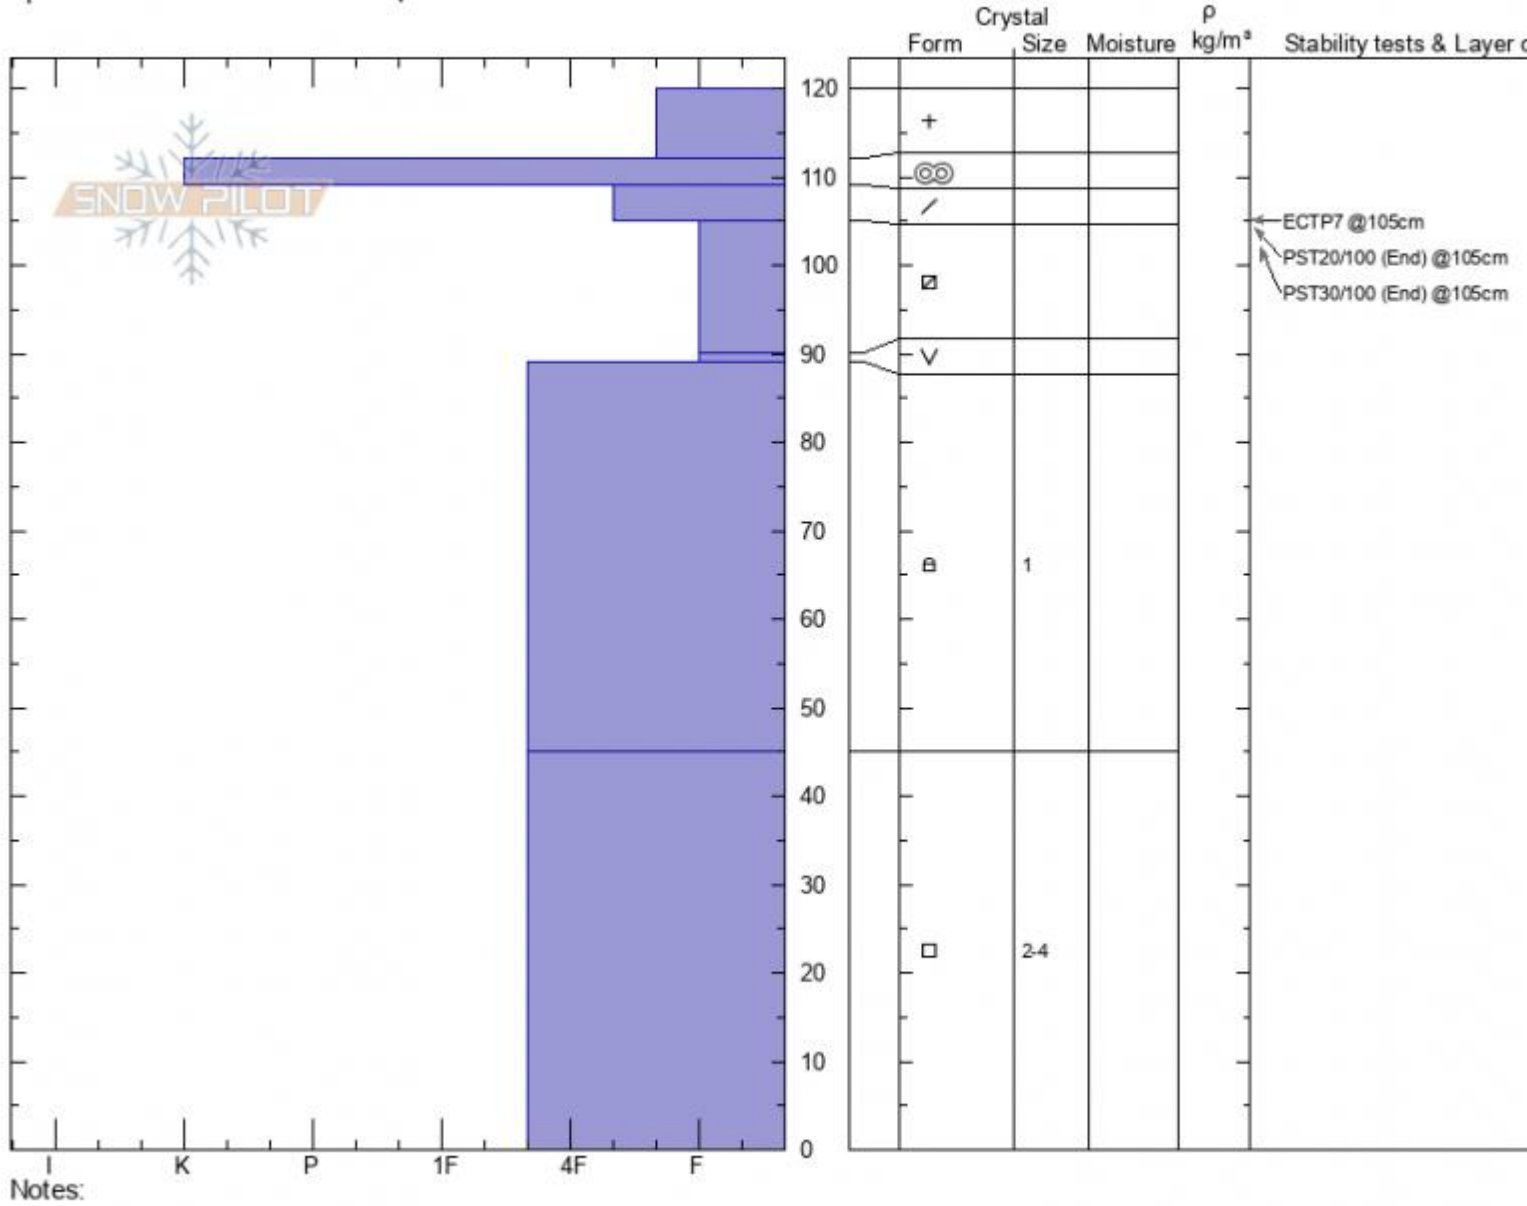

Wilderness Boundary  
 Madison Range-S  
 MT  
 Elevation: 8800 ft  
 Aspect: 250°  
 Specifics: Snowmobile tracks on slope

Ian Hoyer  
 02/19/2022 - 11:00am  
 Co-ord: 44.97666N, -111.35980W  
 Slope Angle: 25°  
 Wind Loading: no

Stability: **Good**  
 Air Temperature:  
 Sky Cover:  
 Precipitation: **NO**  
 Wind: **W Light Breeze**

HS:120 Layer Notes:  
 PF:45 105-90cm: Problematic layer

Advisory Region  
 Southern Madison  
 Longitude  
 -111.27W  
 Latitude  
 45.06N  
 Southern Madison, 2022-02-19