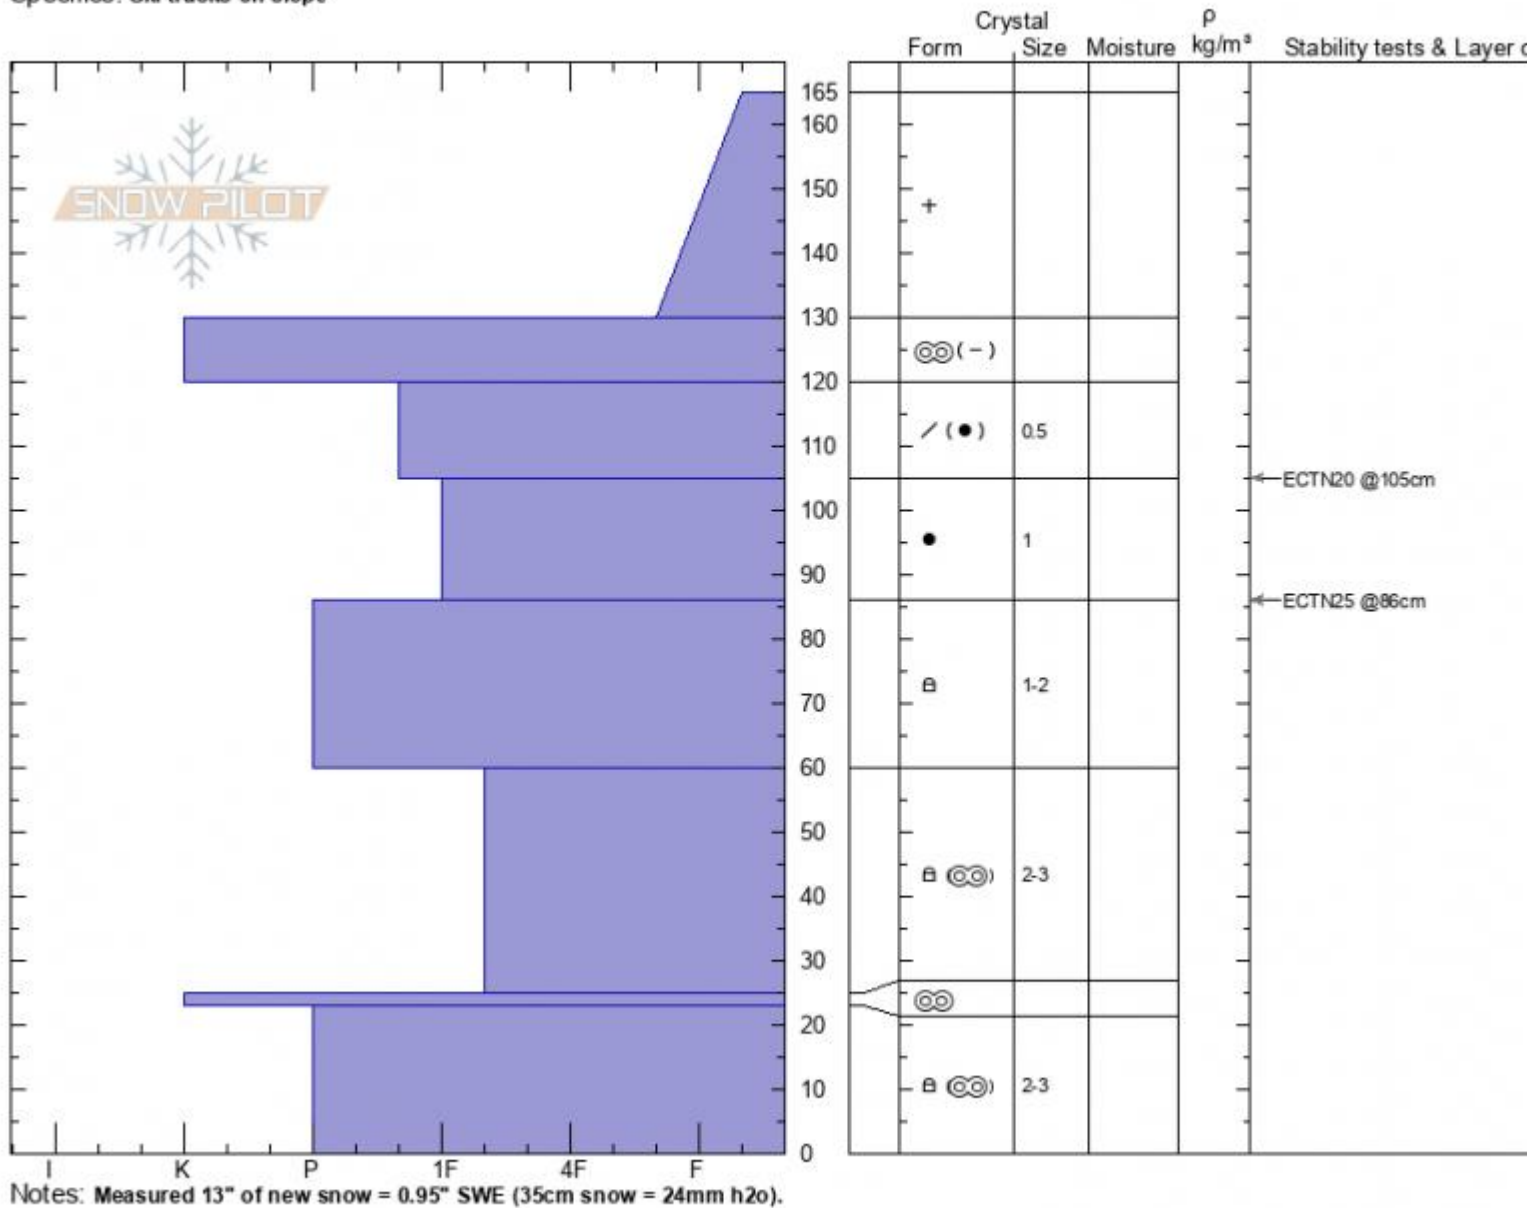

**Divide Shoulder**  
**Gallatin Range-N**  
**MT**  
 Elevation: **9587 ft**  
 Aspect: **165°**  
 Specifics: **Ski tracks on slope**

**Alex Marienthal**  
**02/18/2022 - 12:30pm**  
 Co-ord: **45.40238N, -110.97026W**  
 Slope Angle: **28°**  
 Wind Loading: **no**

Stability: **Good**  
 Air Temperature:  
 Sky Cover: **OVC**  
 Precipitation: **S-1**  
 Wind: **W Light Breeze**

HS: **165**    Layer Notes:  
 165-130cm: **Problematic layer**

Advisory Region  
 Northern Gallatin  
 Longitude  
 -110.98W  
 Latitude  
 45.40N  
 Northern Gallatin, 2022-02-19