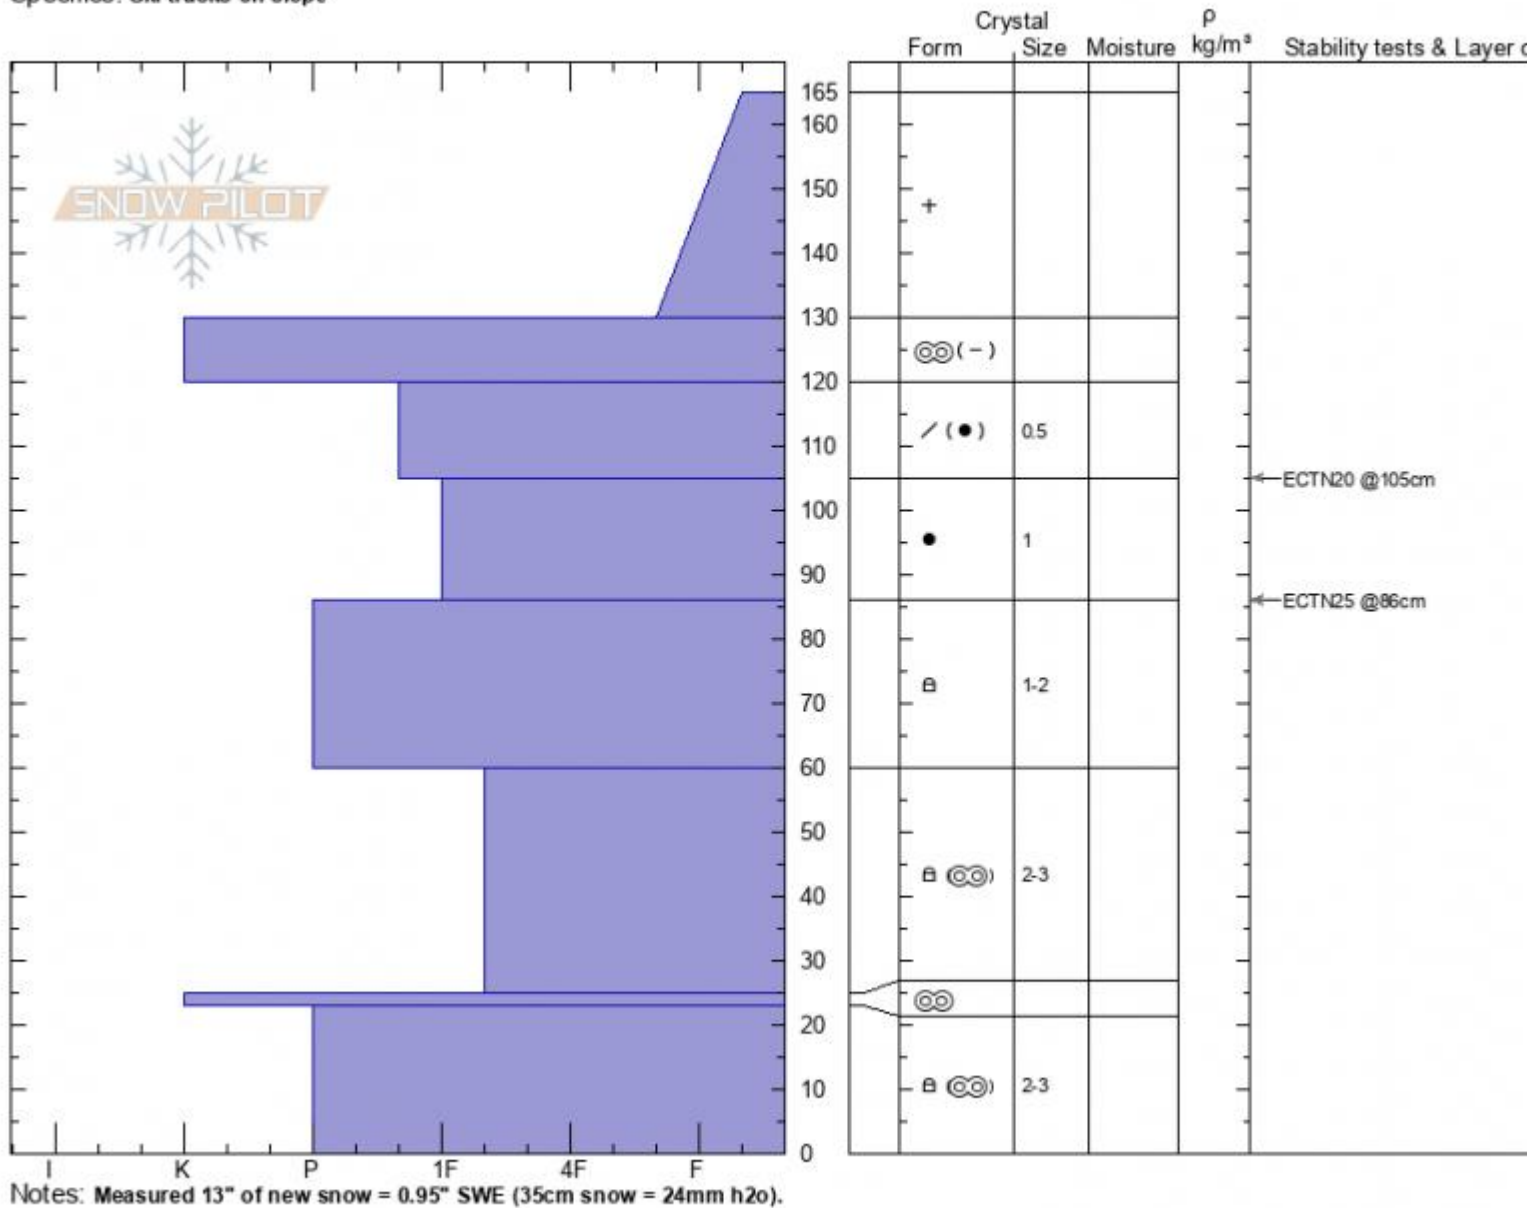

**Divide Shoulder**  
**Gallatin Range-N**  
**MT**  
 Elevation: **9587 ft**  
 Aspect: **165°**  
 Specifics: **Ski tracks on slope**

**Alex Marienthal**  
**02/18/2022 - 12:30pm**  
 Co-ord: **45.40238N, -110.97026W**  
 Slope Angle: **28°**  
 Wind Loading: **no**

Stability: **Good**  
 Air Temperature:  
 Sky Cover: **OVC**  
 Precipitation: **S-1**  
 Wind: **W Light Breeze**

**HS:165**    Layer Notes:  
 165-130cm: **Problematic layer**

Advisory Region  
 Northern Gallatin  
 Longitude  
 -110.98W  
 Latitude  
 45.40N  
 Northern Gallatin, 2022-02-19