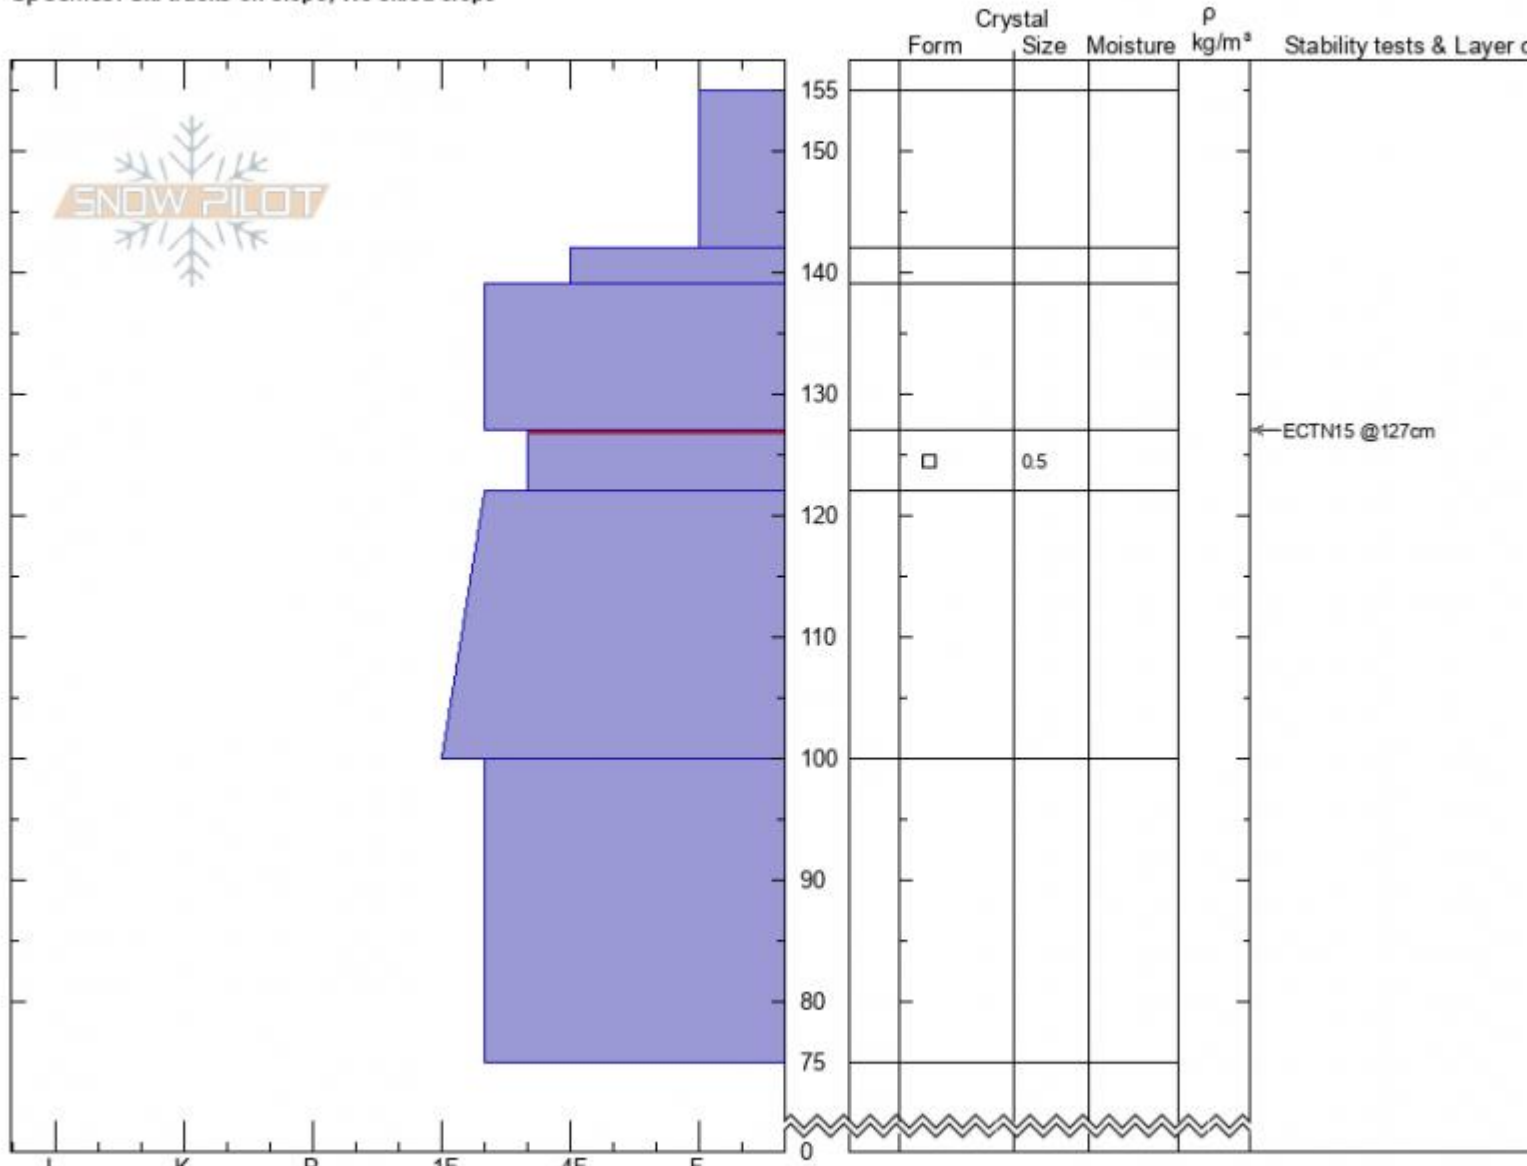

**Woody Ridge, W**  
**Absaroka Range**  
**MT**  
 Elevation: **9872 ft**  
 Aspect: **250°**  
 Specifics: **Ski tracks on slope; We skied slope**

**Beau Fredlund**  
**02/17/2022 - 3:45pm**  
 Co-ord: **44.98444N, -109.92439E**  
 Slope Angle: **32°**  
 Wind Loading:

Stability:  
 Air Temperature:  
 Sky Cover:  
 Precipitation: **S-1**  
 Wind: **W Moderate**

**HS:155**    Layer Notes:  
 127-122cm: **Problematic layer**

Notes: Upslope wind was eroding the snow on about the top 200' vert of the mountainside- generally a due west wind.

Advisory Region  
 Cooke City  
 Longitude  
 -109.92W  
 Latitude  
 44.97N  
 Cooke City, 2022-02-18