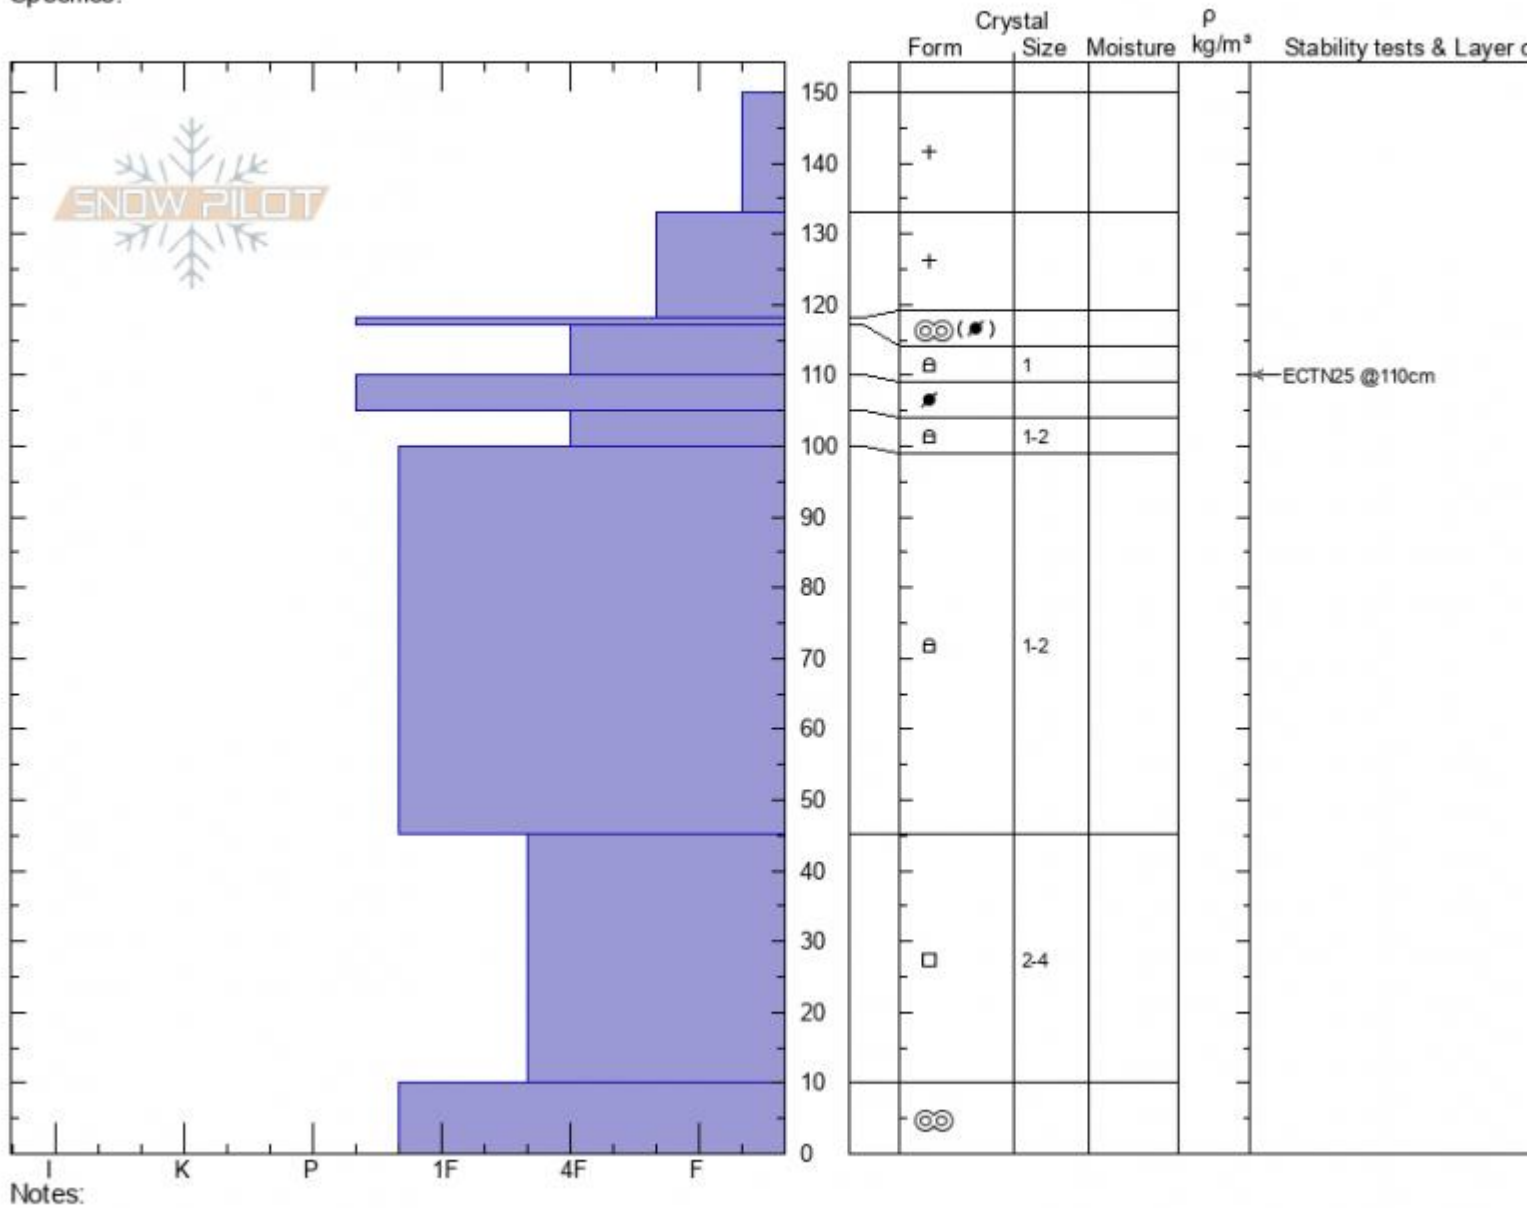

Bradley Meadow North  
 Bridger Range  
 MT  
 Elevation: 7894 ft  
 Aspect: 50°  
 Specifics:

Alex Marienthal  
 02/17/2022 - 10:15am  
 Co-ord: 45.83326N, -110.92927W  
 Slope Angle: 33°  
 Wind Loading: **previous**

Stability:  
 Air Temperature: -7.5°C  
 Sky Cover: **BKN**  
 Precipitation: **NO**  
 Wind: **W Moderate**

HS:150  
 Layer Notes:  
 150-133cm: **Problematic layer**

Advisory Region  
 Bridger Range  
 Longitude  
 -110.93W  
 Latitude  
 45.83N  
 Bridger Range, 2022-02-17