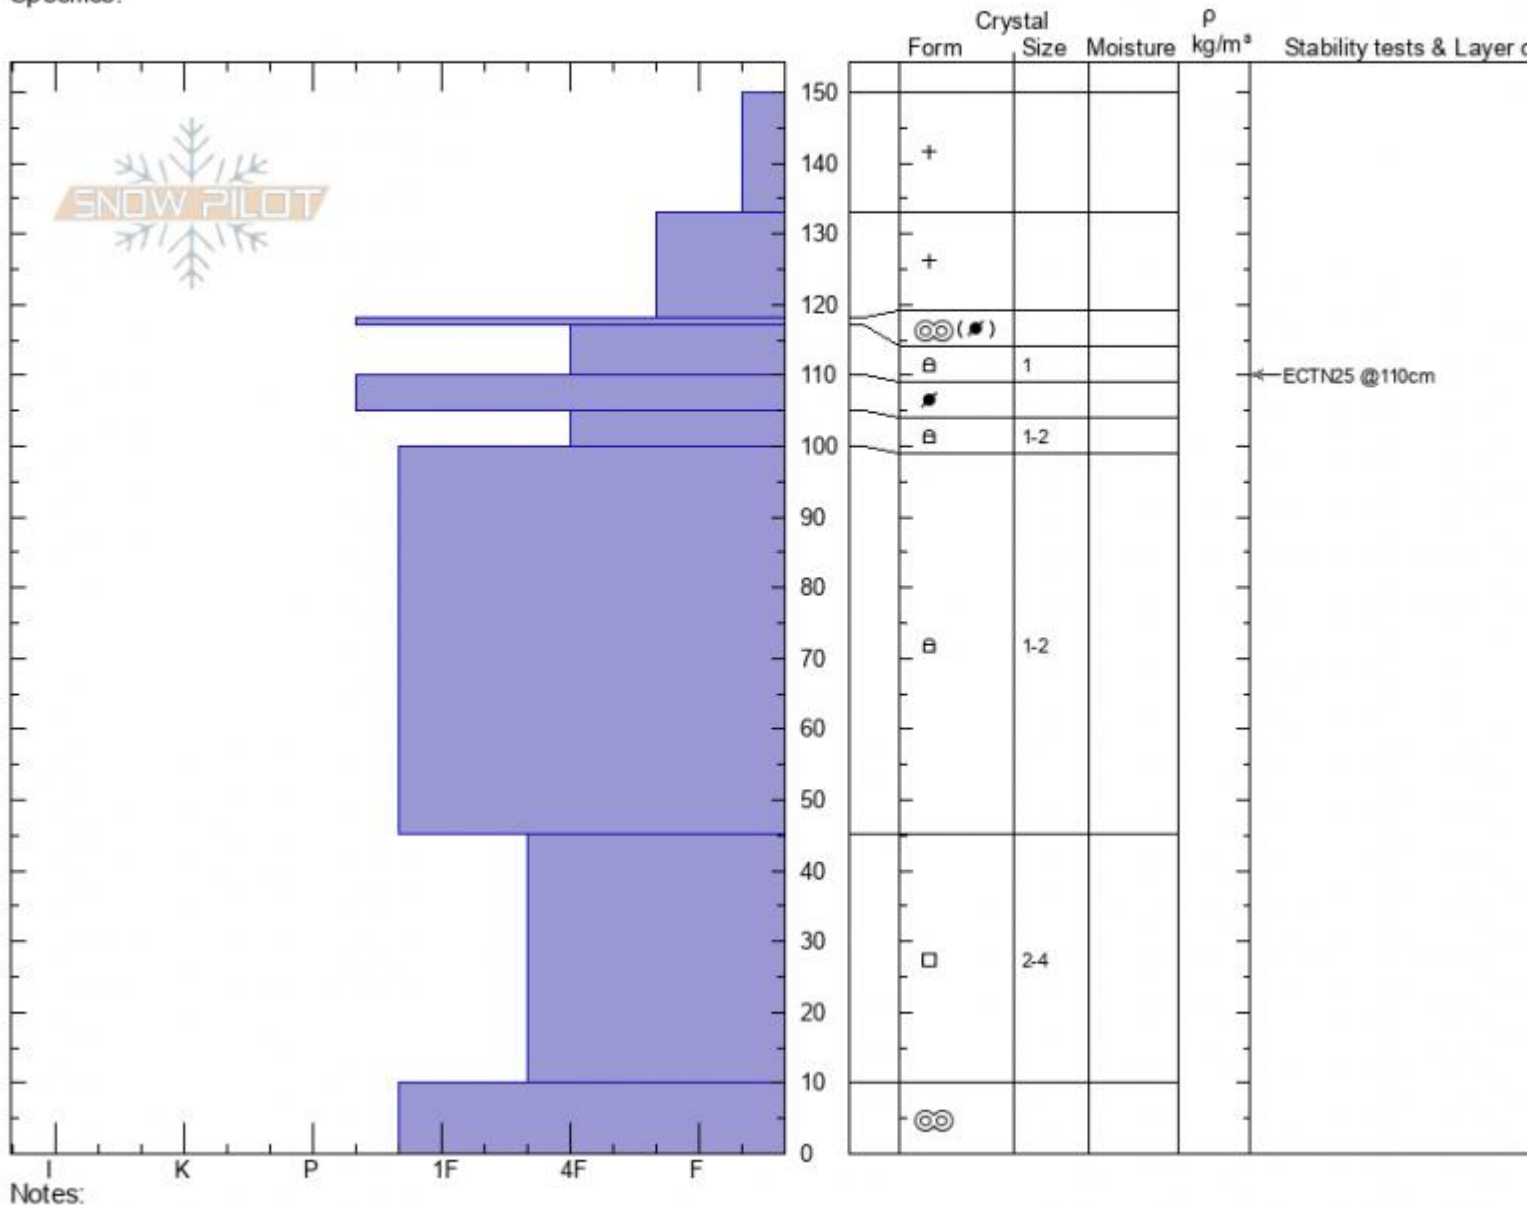

Bradley Meadow North  
 Bridger Range  
 MT  
 Elevation: 7894 ft  
 Aspect: 50°  
 Specifics:

Alex Marienthal  
 02/17/2022 - 10:15am  
 Co-ord: 45.83326N, -110.92927W  
 Slope Angle: 33°  
 Wind Loading: **previous**

Stability:  
 Air Temperature: -7.5°C  
 Sky Cover: **BKN**  
 Precipitation: **NO**  
 Wind: **W Moderate**

HS:150 Layer Notes:  
 150-133cm: Problematic layer

Advisory Region  
 Bridger Range  
 Longitude  
 -110.93W  
 Latitude  
 45.83N  
 Bridger Range, 2022-02-17