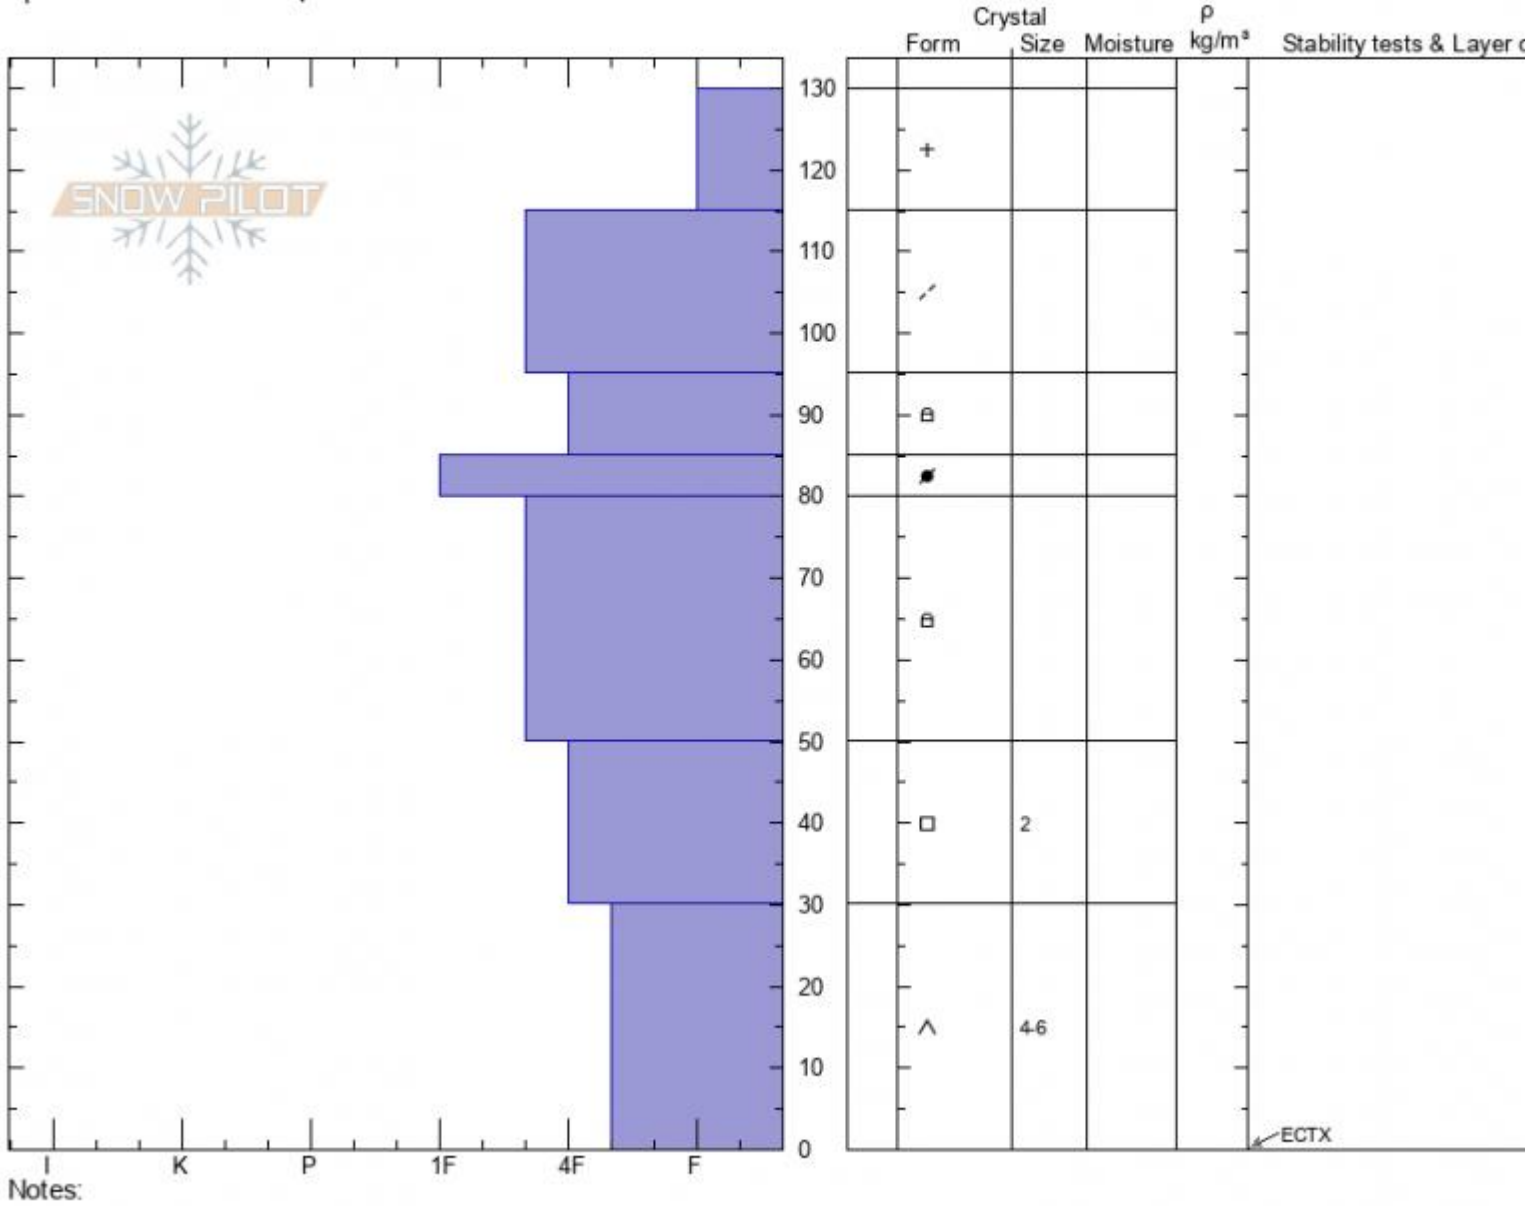

Middle Basin
Madison Range-N
MT
 Elevation: **9200 ft**
 Aspect: **90°**
 Specifics: **Ski tracks on slope**

Ian Hoyer
02/15/2022 - 12:00pm
 Co-ord: **45.32502N, -111.38191W**
 Slope Angle: **33°**
 Wind Loading: **previous**

Stability: **Good**
 Air Temperature:
 Sky Cover: **OVC**
 Precipitation: **S-1**
 Wind: **Calm**

HS:130 Layer Notes:
 95-85cm: **Problematic layer**

Advisory Region
 Northern Madison
 Longitude
 -111.38W
 Latitude
 45.34N
 Northern Madison, 2022-02-15