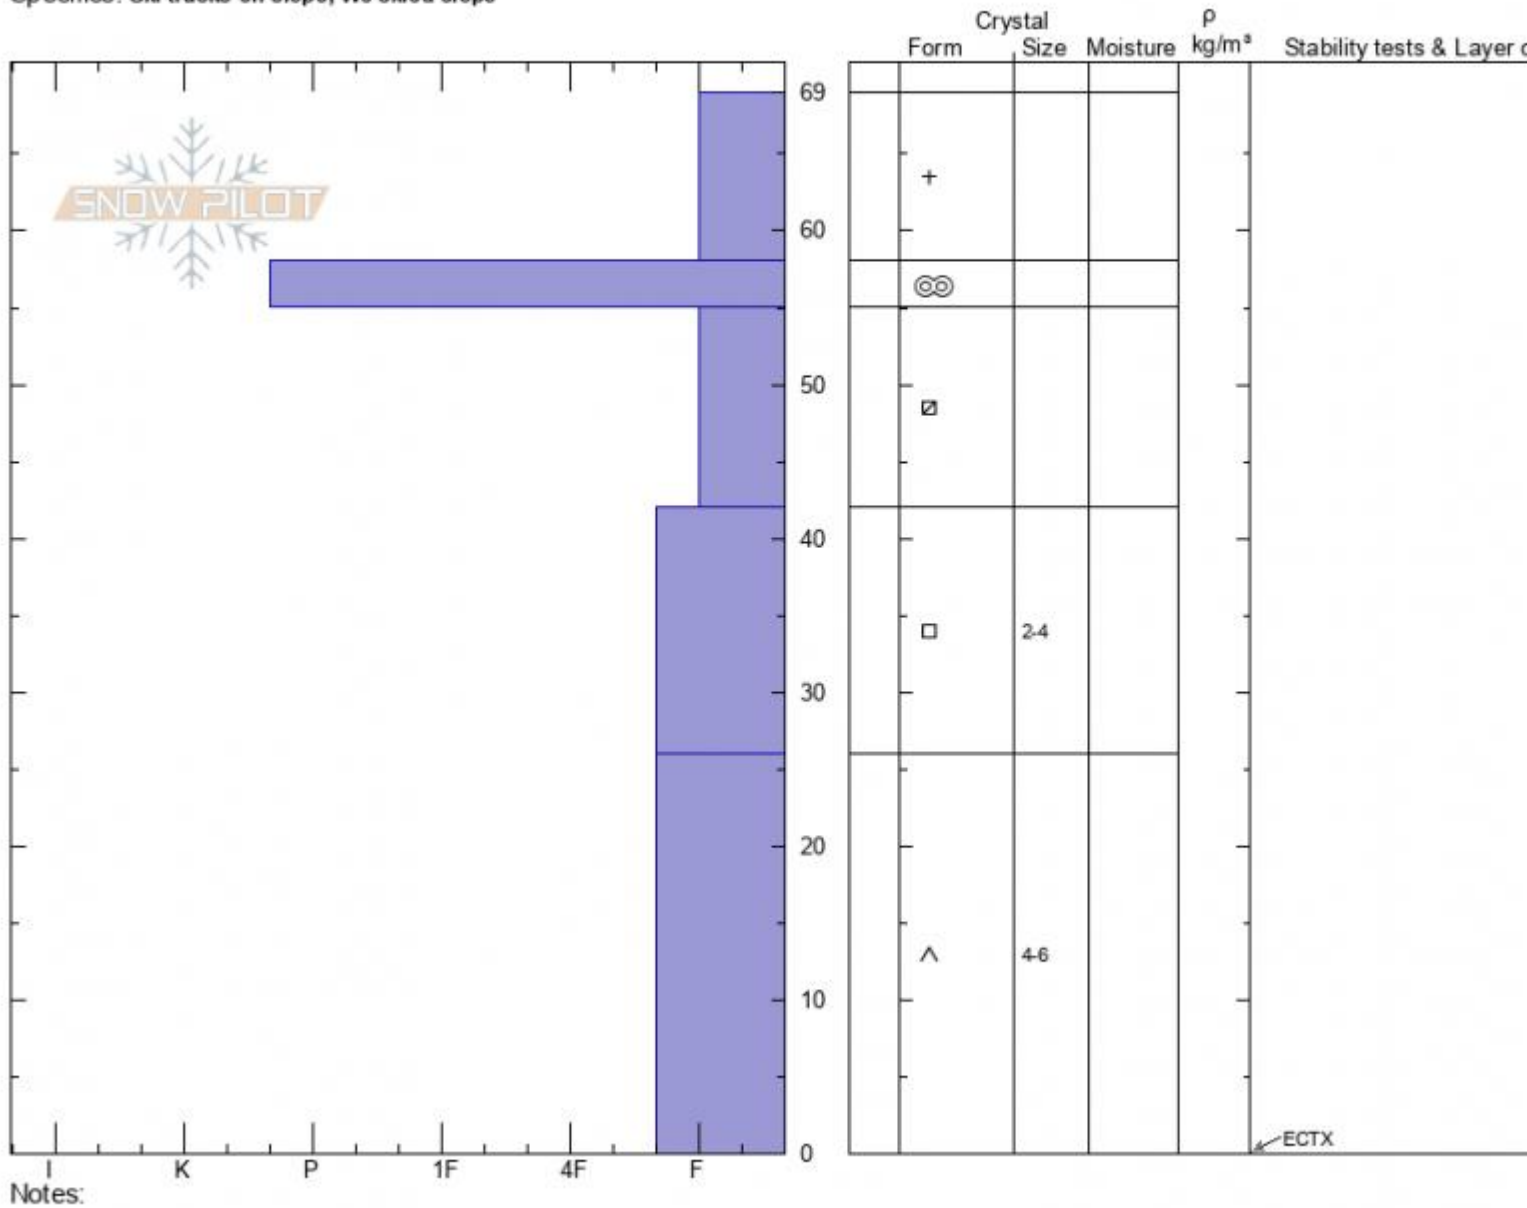

**Beehive Basin**  
**Madison Range-N**  
**MT**  
 Elevation: **9000 ft**  
 Aspect: **250°**  
 Specifics: **Ski tracks on slope; We skied slope**

**Ian Hoyer**  
**02/15/2022 - 11:00am**  
 Co-ord: **45.32089N, -111.38101W**  
 Slope Angle: **23°**  
 Wind Loading: **no**

Stability: **Good**  
 Air Temperature:  
 Sky Cover: **OVC**  
 Precipitation: **S-1**  
 Wind: **W Light Breeze**

HS: **69**  
 PF: **65**  
 PS: **15**  
 Layer Notes: **55-42cm: Problematic layer**

Advisory Region  
 Northern Madison  
 Longitude  
 -111.39W  
 Latitude  
 45.34N  
 Northern Madison, 2022-02-15