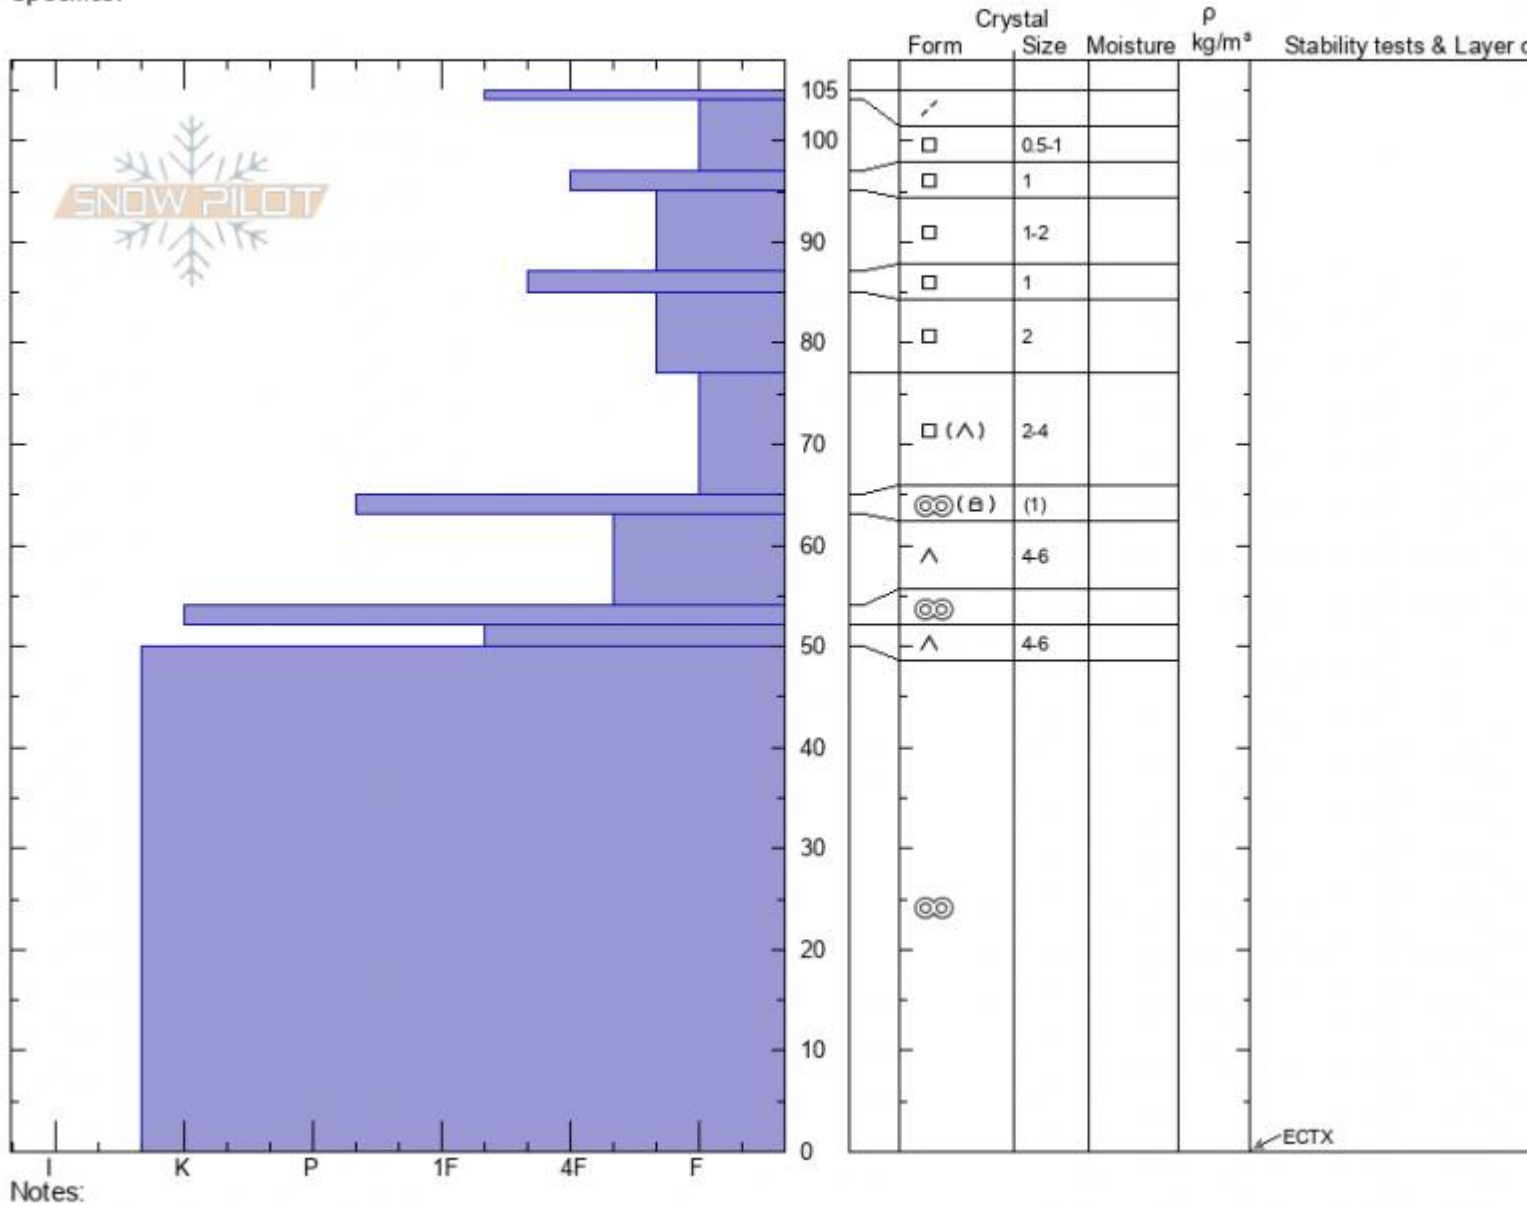

Jones Creek
Bridger Range
MT
 Elevation: **8392 ft**
 Aspect: **325°**
 Specifics:

Hannah Marshall
02/14/2022 - 10:19am
 Co-ord: **45.82401N, -110.93305W**
 Slope Angle: **36°**
 Wind Loading:

Stability:
 Air Temperature:
 Sky Cover:
 Precipitation:
 Wind:

HS:105 Layer Notes:

Advisory Region
 Bridger Range
 Longitude
 -110.93W
 Latitude
 45.83N
 Bridger Range, 2022-02-14