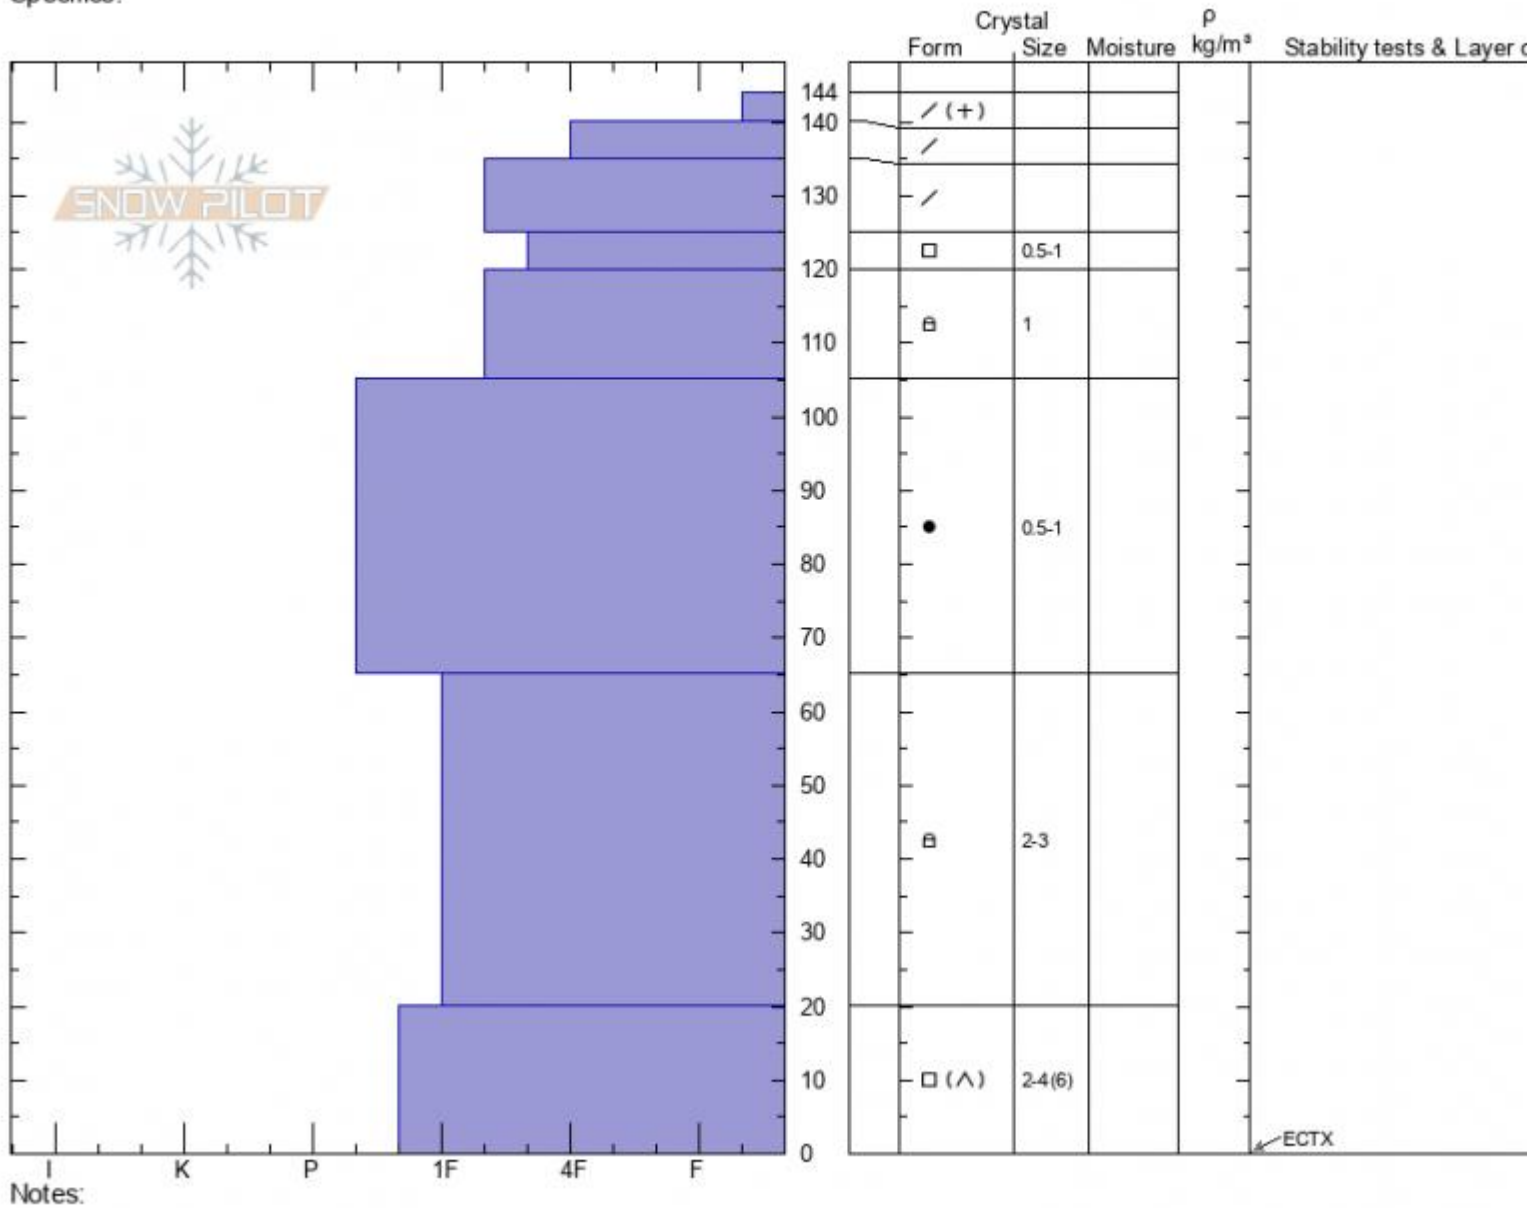

Muddy Crk.
Madison Range-N
MT
 Elevation: **9105 ft**
 Aspect: **60°**
 Specifics:

Alex Marienthal
02/12/2022 - 12:20pm
 Co-ord: **45.22635N, -111.48481W**
 Slope Angle: **12°**
 Wind Loading: **no**

Stability: **Good**
 Air Temperature:
 Sky Cover: **CLR**
 Precipitation: **NO**
 Wind: **NW Calm**

HS: **144** Layer Notes:
 PF: **37** 125-120cm: **Problematic layer**

Advisory Region
 Northern Madison
 Longitude
 -111.51W
 Latitude
 45.23N
 Northern Madison, 2022-02-13