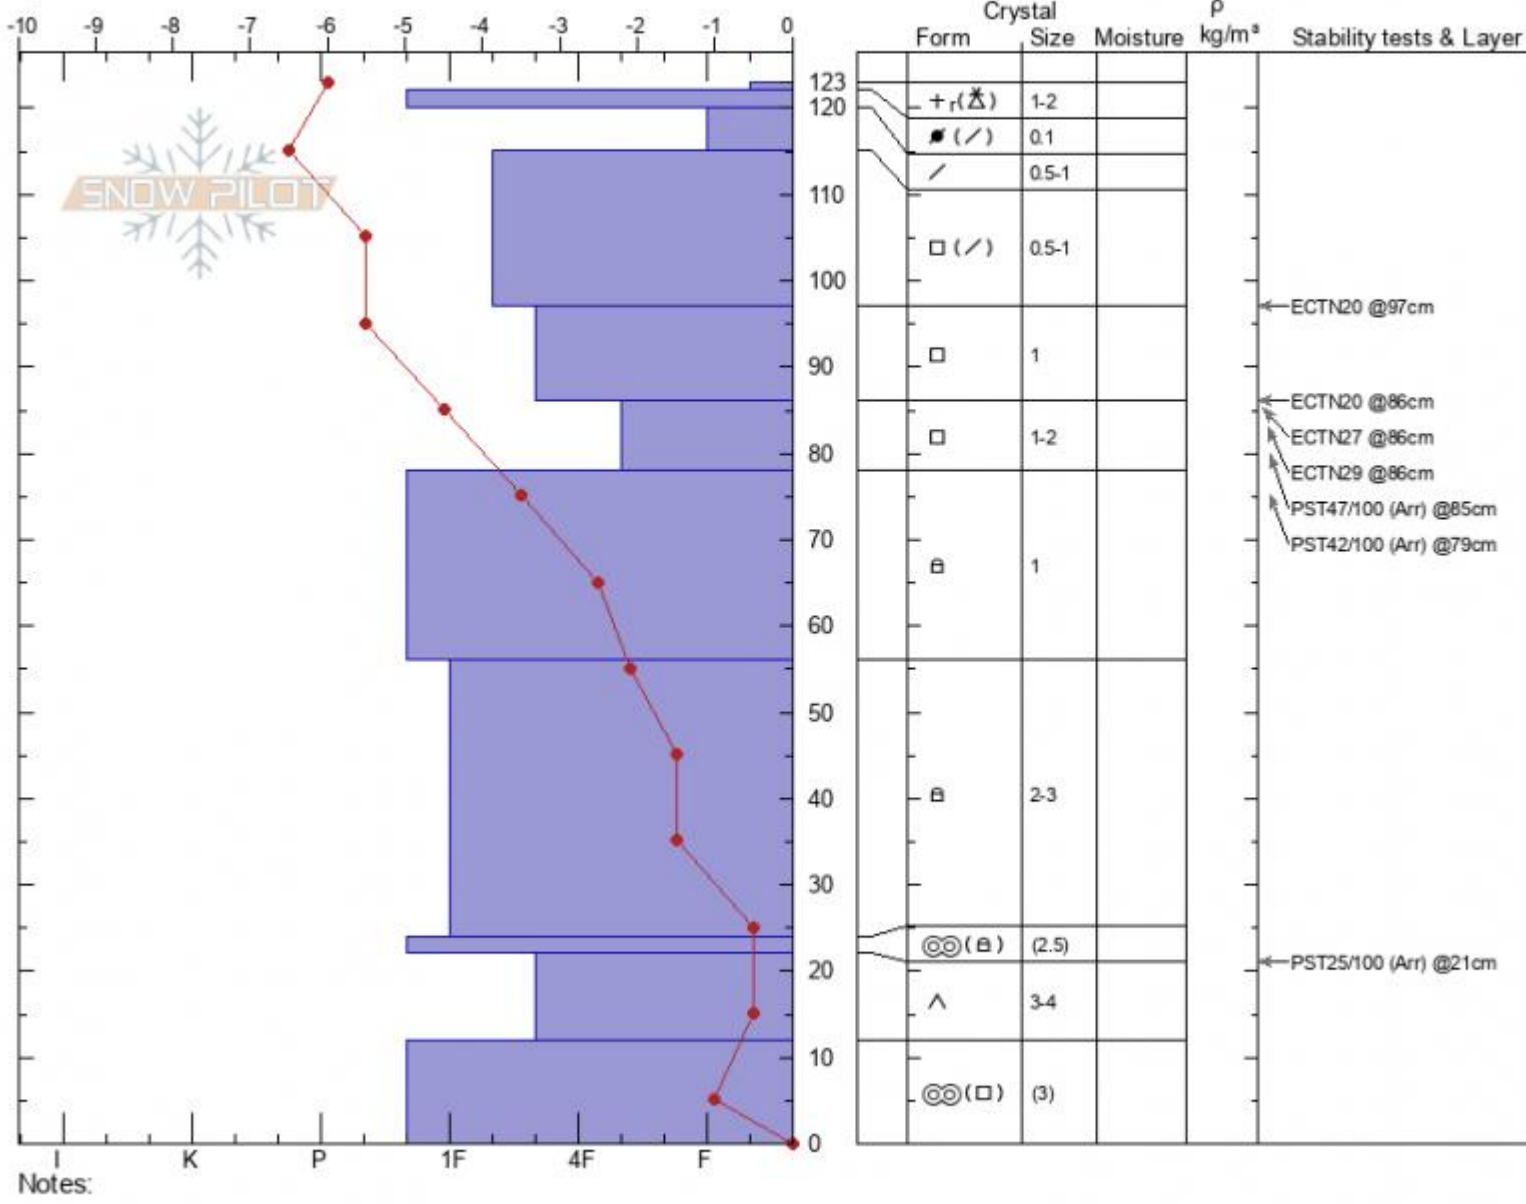

MiddleBasin Sci.Bowl
Madison Range-N
MT
 Elevation: **9205 ft**
 Aspect: **97°**
 Specifics:

Alex Marienthal
02/11/2022 - 11:30am
 Co-ord: **45.32602N, -111.38197W**
 Slope Angle: **28°**
 Wind Loading: **no**

Stability: **Good**
 Air Temperature: **-8.5°C**
 Sky Cover: **OVC**
 Precipitation: **S1**
 Wind: **NW Moderate**

HS: **123** Layer Notes:
 PF: **45** 86-78cm: **Problematic layer**
 PS: **12**

Advisory Region
 Northern Madison
 Longitude
 -111.38W
 Latitude
 45.34N
 Northern Madison, 2022-02-11