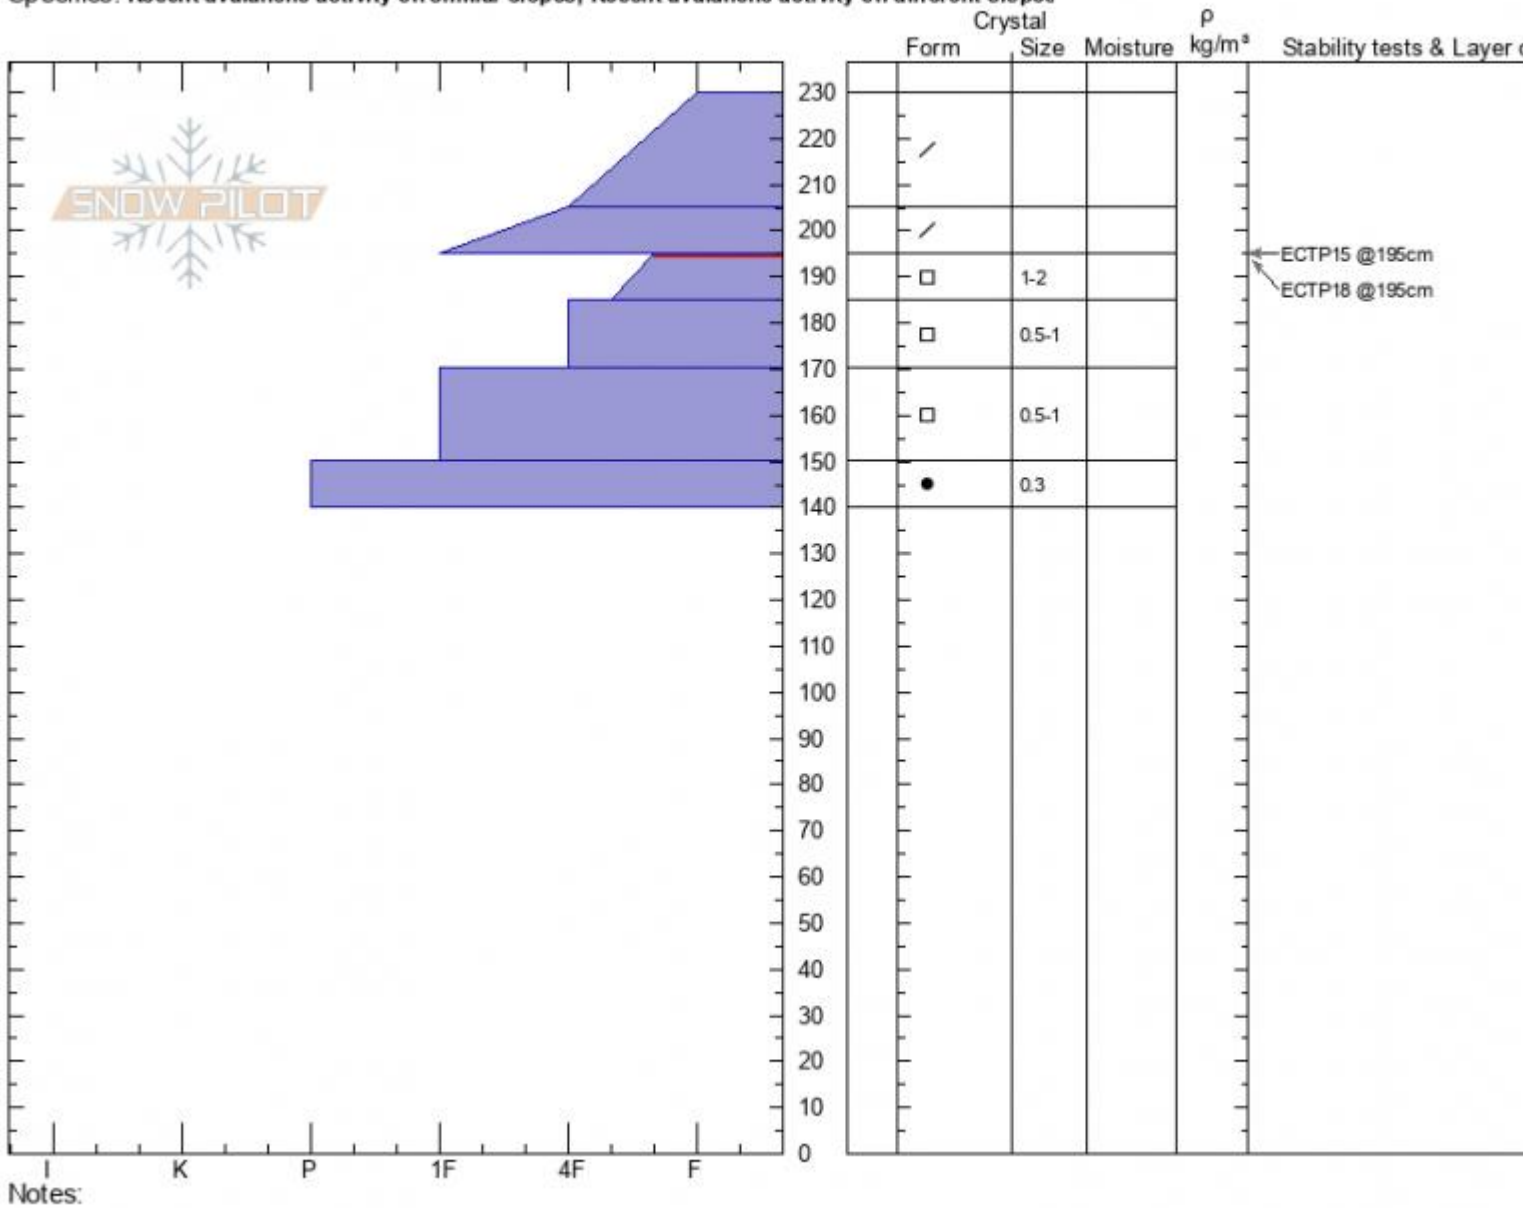

Henderson Bench
Cooke City
MT
 Elevation: **9617 ft**
 Aspect: **340°**
 Specifics: Recent avalanche activity on similar slopes; Recent avalanche activity on different slopes

Alex Marienthal
02/07/2022 - 2:50pm
 Co-ord: **45.05072N, -109.93433W**
 Slope Angle: **23°**
 Wind Loading: **previous**

Stability: **Poor**
 Air Temperature:
 Sky Cover: **FEW**
 Precipitation: **NO**
 Wind: **W Light Breeze**

HS:230 Layer Notes:
 195-185cm: **Problematic layer**

Advisory Region
 Cooke City
 Longitude
 -109.95W
 Latitude
 45.06N
 Cooke City, 2022-02-10