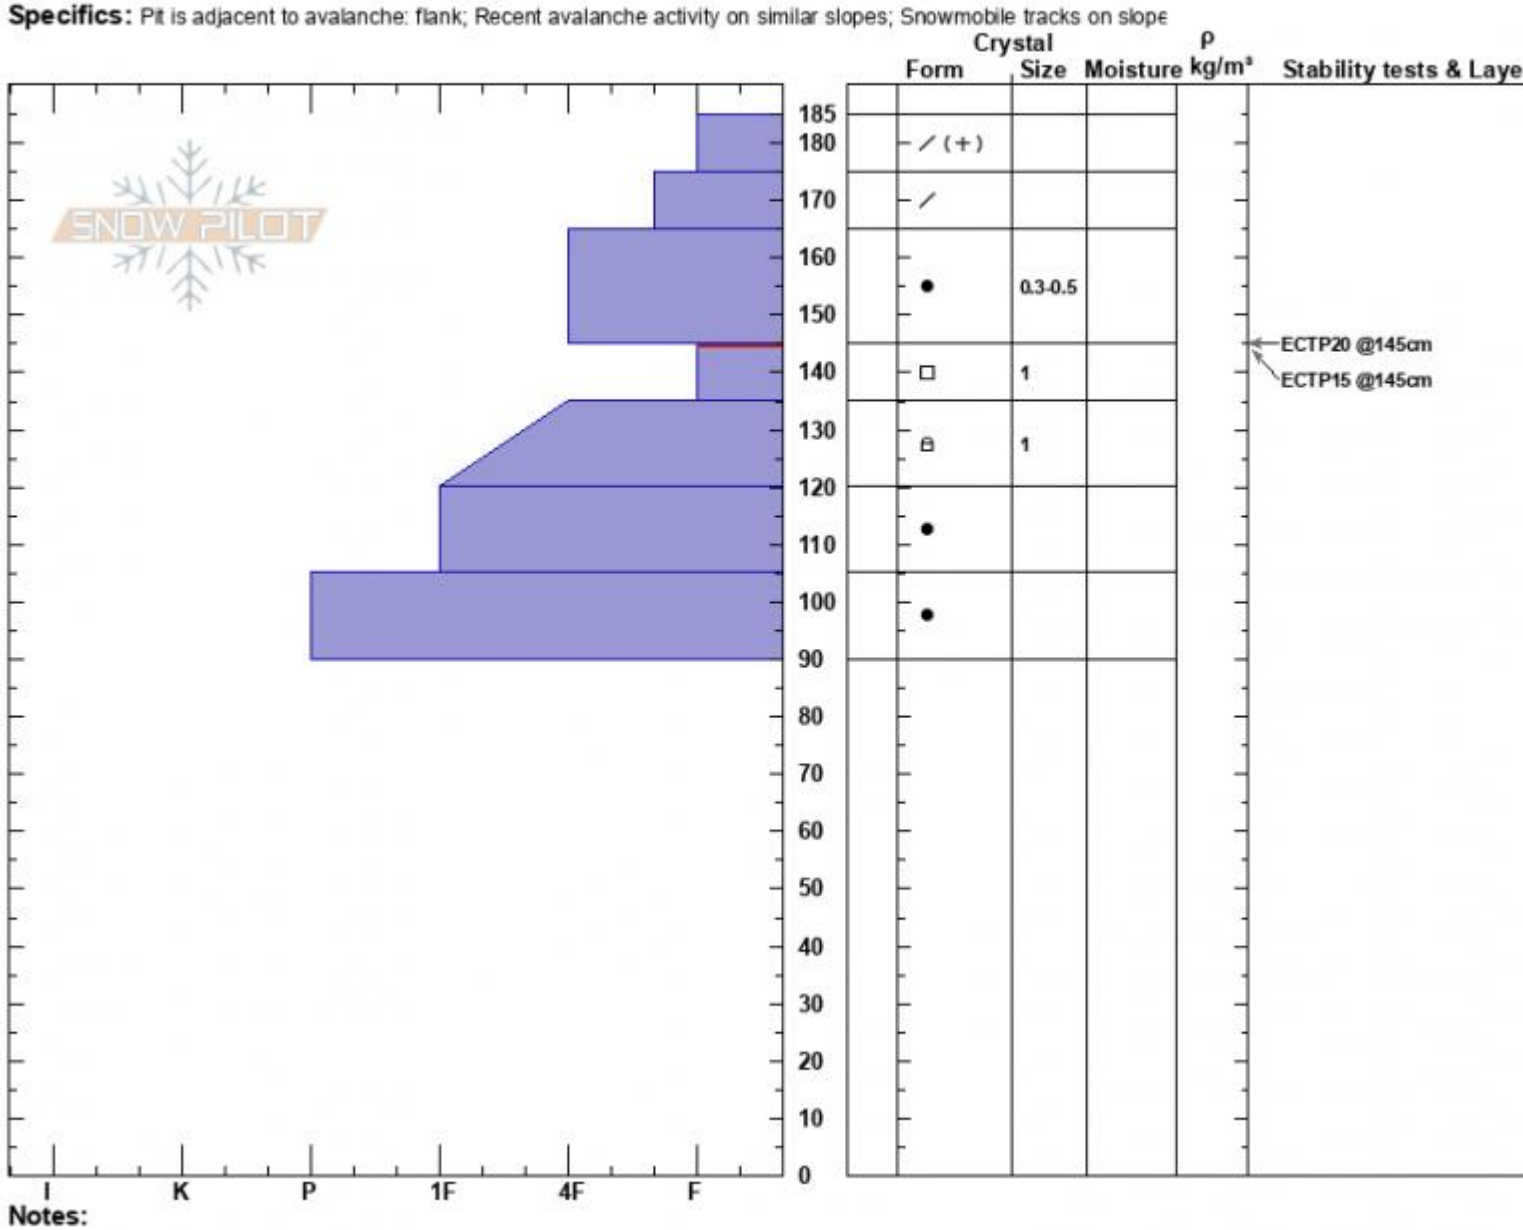

SW Sheep Avalanche  
 Cooke City  
 MT  
 Elevation: 9759 ft  
 Aspect: 220°  
 Specifics: Pit is adjacent to avalanche: flank; Recent avalanche activity on similar slopes; Snowmobile tracks on slope

Alex Marienthal  
 02/07/2022 - 12:40pm  
 Co-ord: 45.06766N, -109.93215W  
 Slope Angle: 25°  
 Wind Loading: no

Stability: Poor  
 Air Temperature:  
 Sky Cover: FEW  
 Precipitation: NO  
 Wind: Calm

HS:185  
 Layer Notes:  
 145-135cm: Problematic layer

Dug next to snowmobile triggered avalanche that occurred the morning of 2/6/2022.

Advisory Region  
 Cooke City  
 Longitude  
 -109.93W  
 Latitude  
 45.07N

**Avalanche Details:** [Rider-Triggered Avalanche SW face of Sheep Mountain](#)  
Cooke City, 2022-02-10