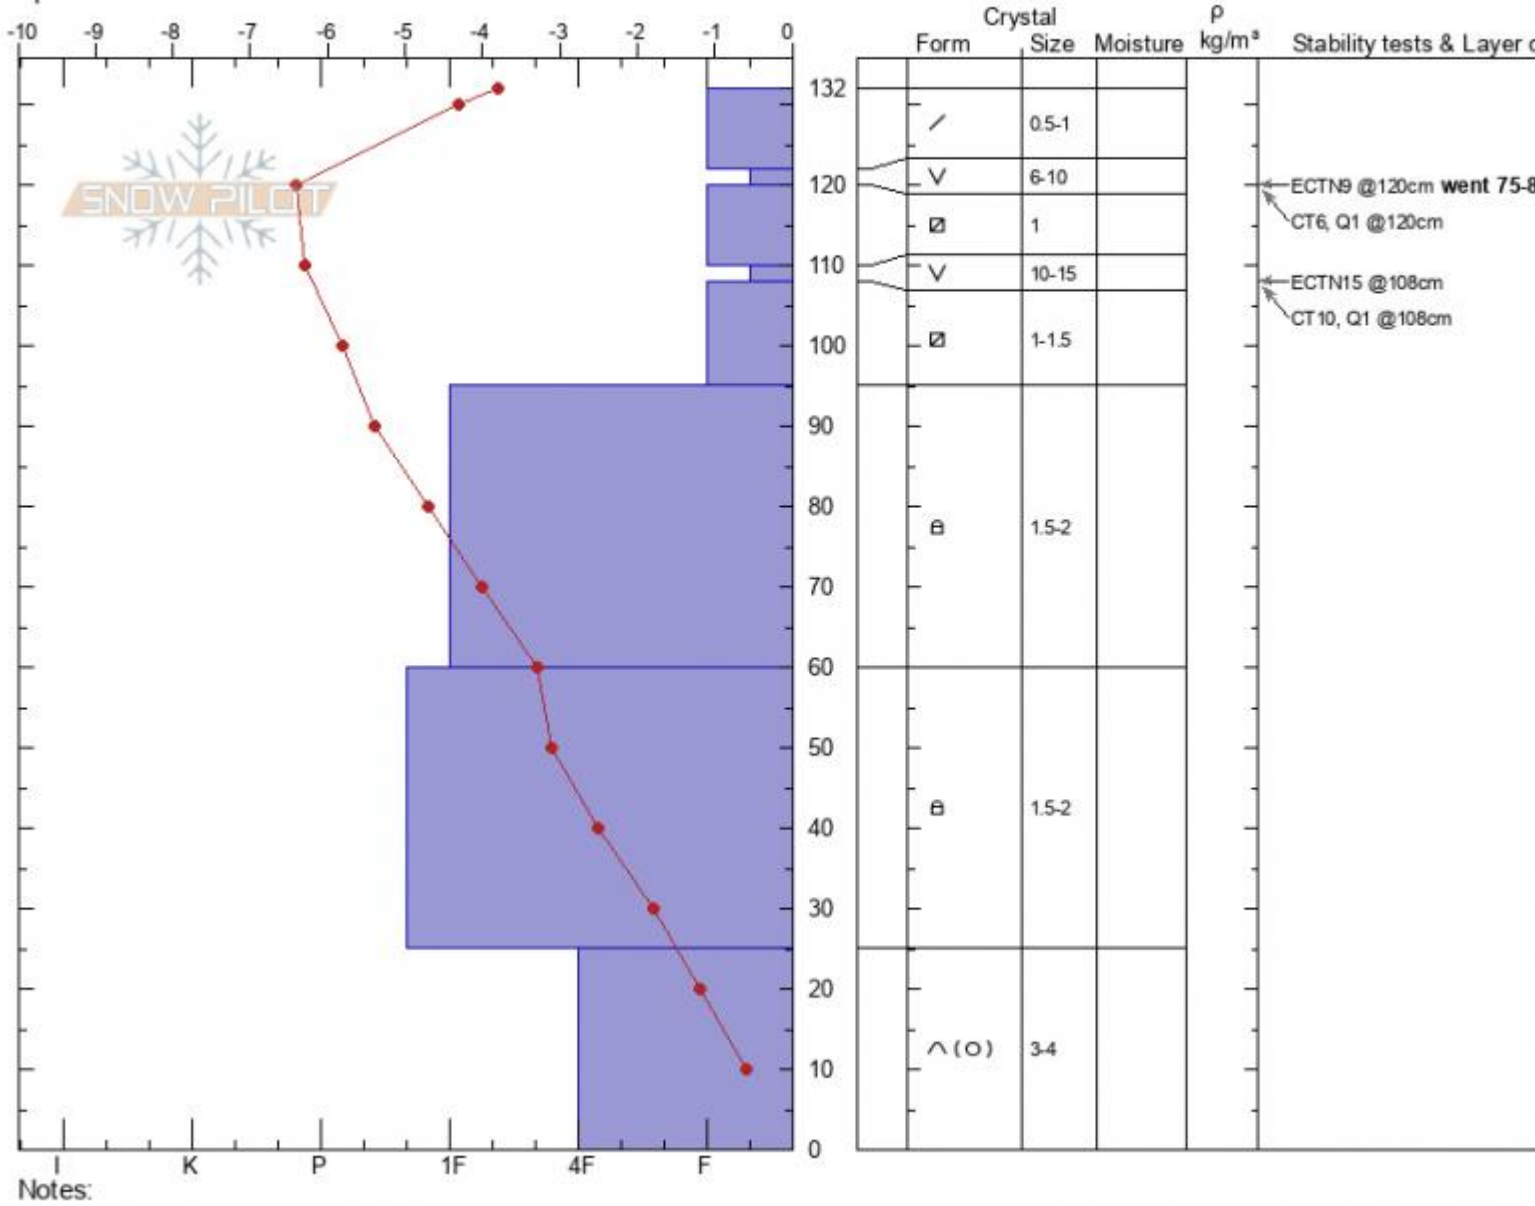

**Bacon Rind**  
**Madison Range-S**  
**MT**  
 Elevation: **8730 ft**  
 Aspect: **60°**  
 Specifics:

**Erika Birkeland**  
**02/09/2022 - 11:30am**  
 Co-ord: **44.96889N, -111.09566W**  
 Slope Angle: **21°**  
 Wind Loading: **no**

Stability:  
 Air Temperature: **-6.1°C**  
 Sky Cover: **OVC**  
 Precipitation: **S-1**  
 Wind: **Calm**

Layer Notes:

Advisory Region  
 Southern Madison  
 Longitude  
 -111.10W  
 Latitude  
 44.96N  
 Southern Madison, 2022-02-10