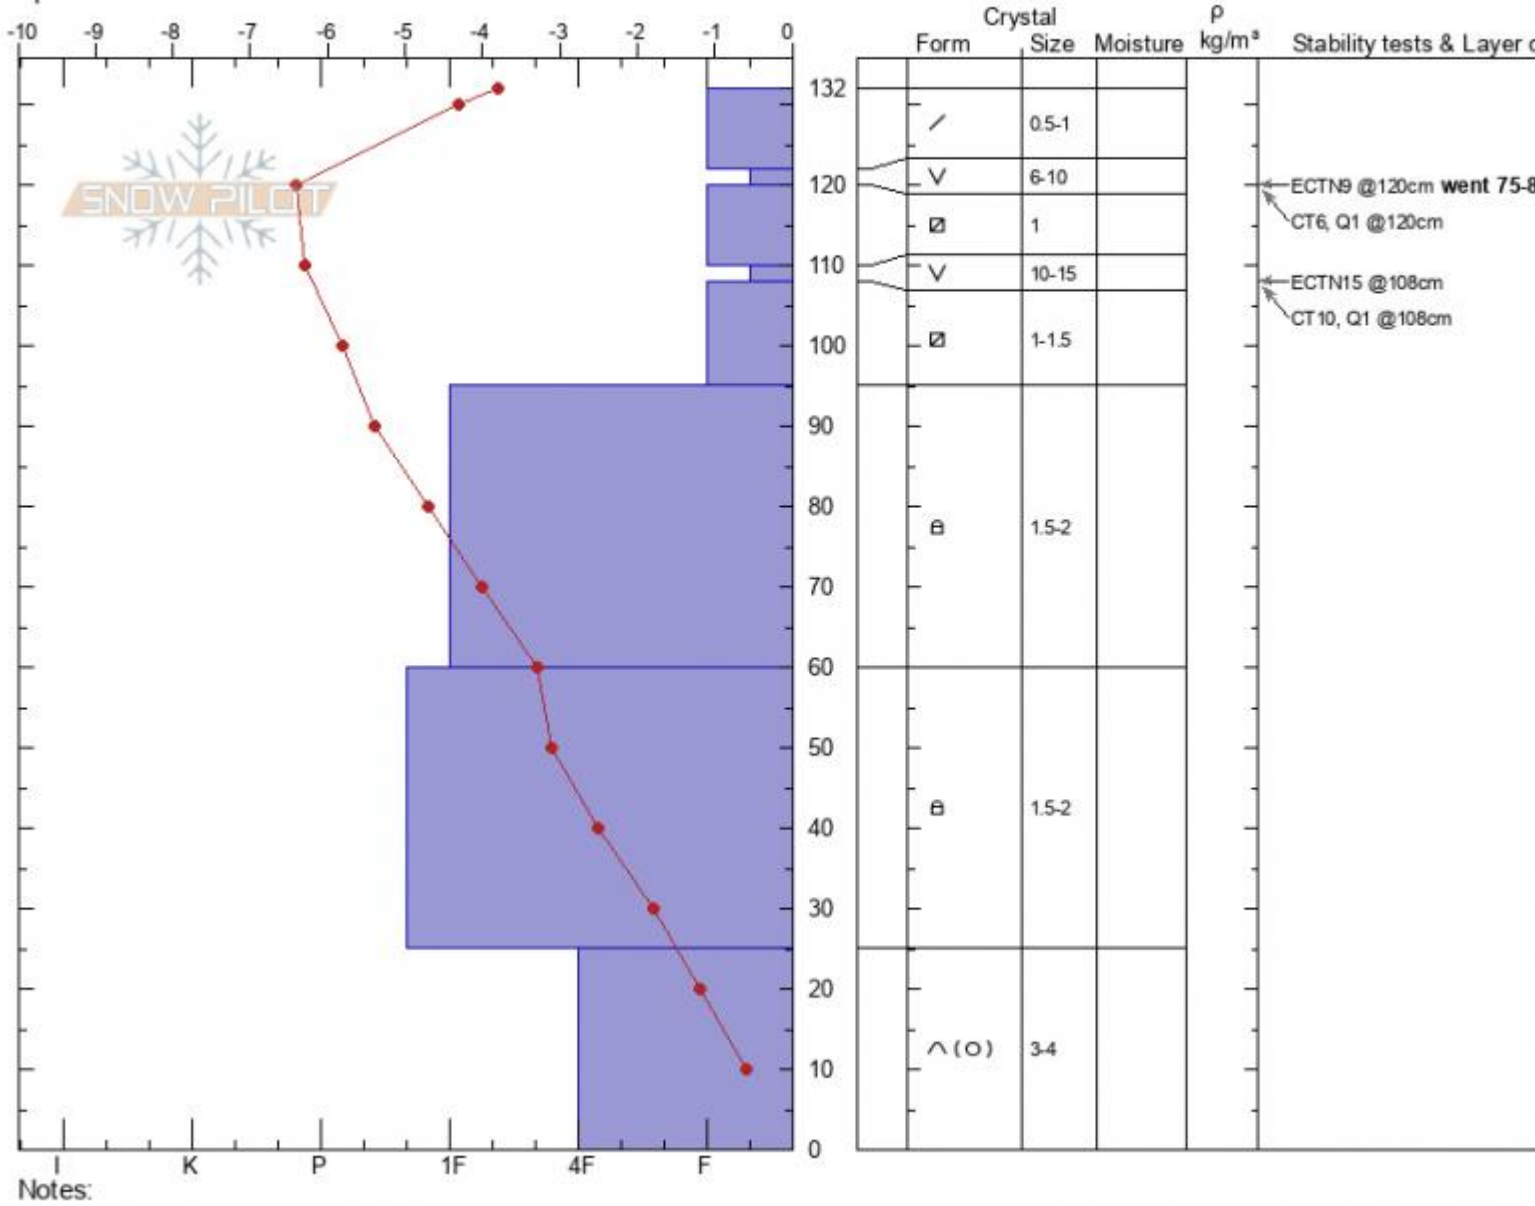

**Bacon Rind**  
**Madison Range-S**  
**MT**  
 Elevation: **8730 ft**  
 Aspect: **60°**  
 Specifics:

**Erika Birkeland**  
**02/09/2022 - 11:30am**  
 Co-ord: **44.96889N, -111.09566W**  
 Slope Angle: **21°**  
 Wind Loading: **no**

Stability:  
 Air Temperature: **-6.1°C**  
 Sky Cover: **OVC**  
 Precipitation: **S-1**  
 Wind: **Calm**

HS: **132** Layer Notes:  
 PF: **50**

Advisory Region  
 Southern Madison  
 Longitude  
 -111.10W  
 Latitude  
 44.96N  
 Southern Madison, 2022-02-10