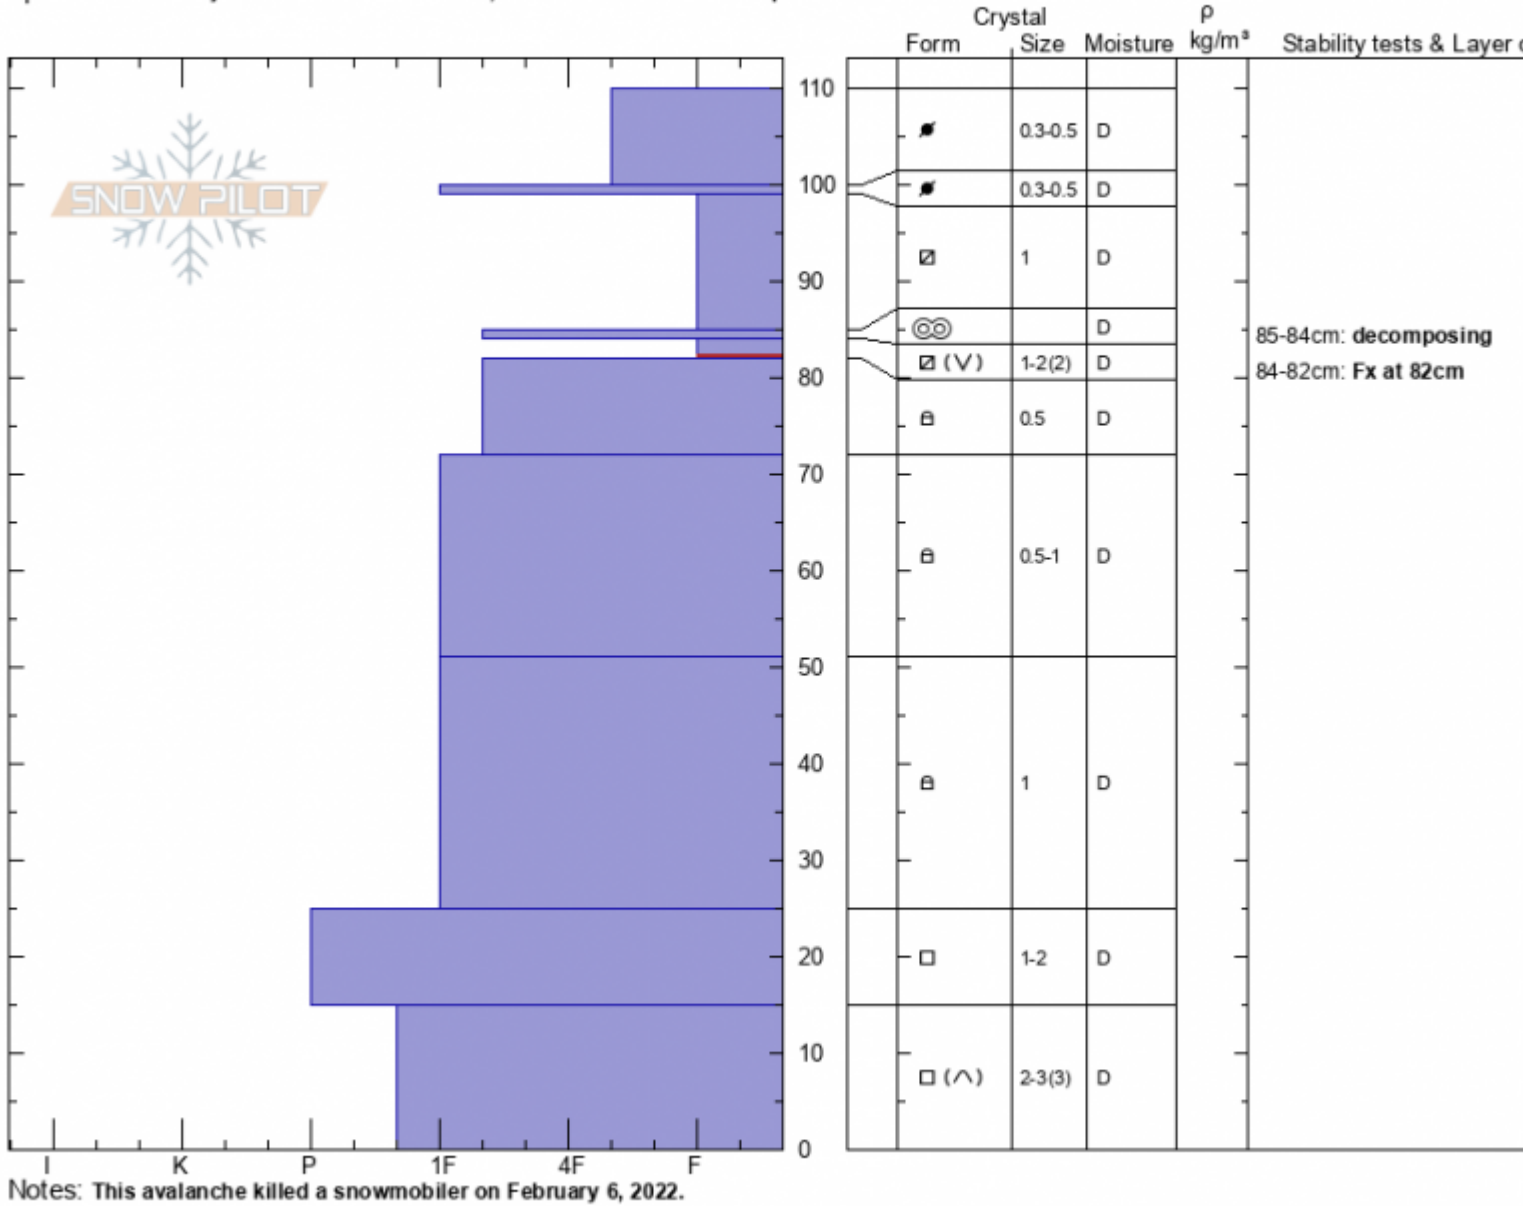

Ski Hill Fatality
Henry Mtns
MT
 Elevation: **8125 ft**
 Aspect: **90°**
 Specifics: Pit is adjacent to avalanche: crown; Snowmobile tracks on slope

Doug Chabot-Admin
02/07/2022 - 10:30am
 Co-ord: **44.70577N, -111.29895W**
 Slope Angle: **36°**
 Wind Loading: **previous**

Stability:
 Air Temperature: **-7°C**
 Sky Cover: **CLR**
 Precipitation: **NO**
 Wind: **Calm**

HS:110 Layer Notes:
 85-84cm: **decomposing**
 84-82cm: **Fx at 82cm**
 84-82cm: **Problematic layer**

Advisory Region
 Island Park
 Longitude
 -111.29W
 Latitude
 44.70N
Avalanche Details: [Fatal Avalanche Ski Hill](#)
 Island Park, 2022-02-09