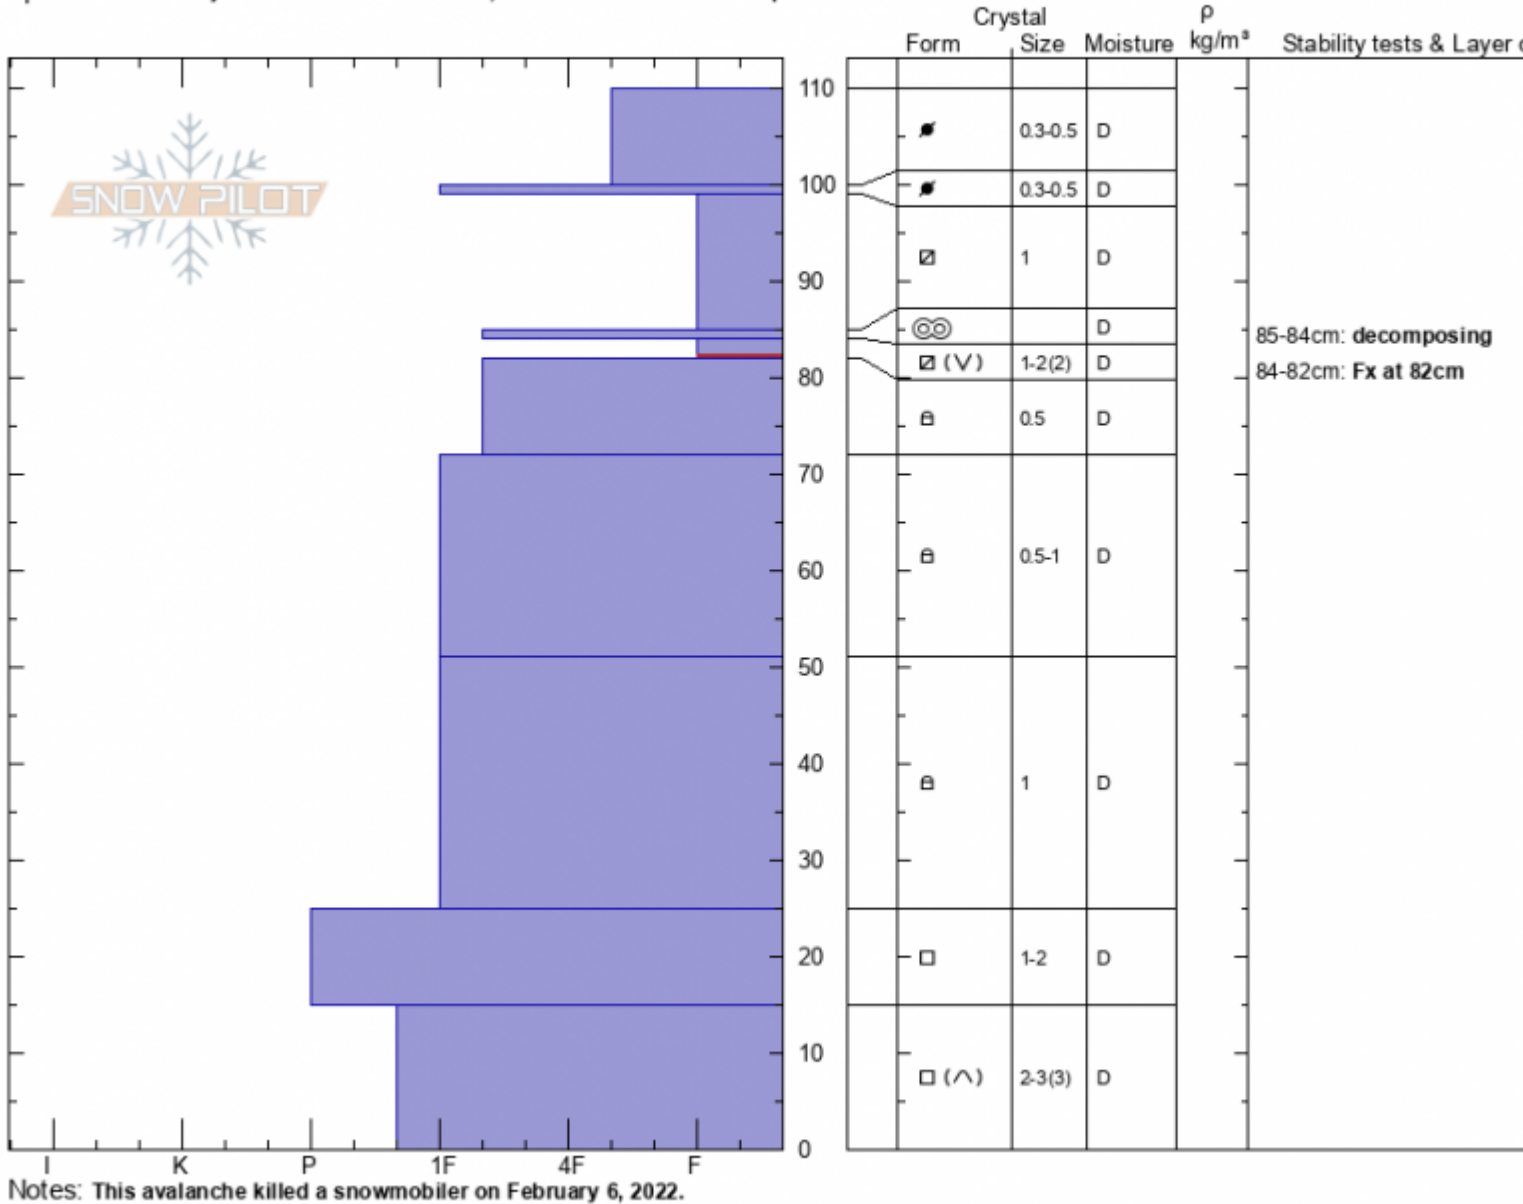

Ski Hill Fatality
Henry Mtns
MT
 Elevation: **8125 ft**
 Aspect: **90°**
 Specifics: Pit is adjacent to avalanche: crown; Snowmobile tracks on slope

Doug Chabot-Admin
02/07/2022 - 10:30am
 Co-ord: **44.70577N, -111.29895W**
 Slope Angle: **36°**
 Wind Loading: **previous**

Stability:
 Air Temperature: **-7°C**
 Sky Cover: **CLR**
 Precipitation: **NO**
 Wind: **Calm**

HS:110 Layer Notes:
 85-84cm: **decomposing**
 84-82cm: **Fx at 82cm**
 84-82cm: **Problematic layer**

Advisory Region
 Island Park
 Longitude
 -111.29W
 Latitude
 44.70N
Avalanche Details: [Fatal Avalanche Ski Hill](#)
 Island Park, 2022-02-09