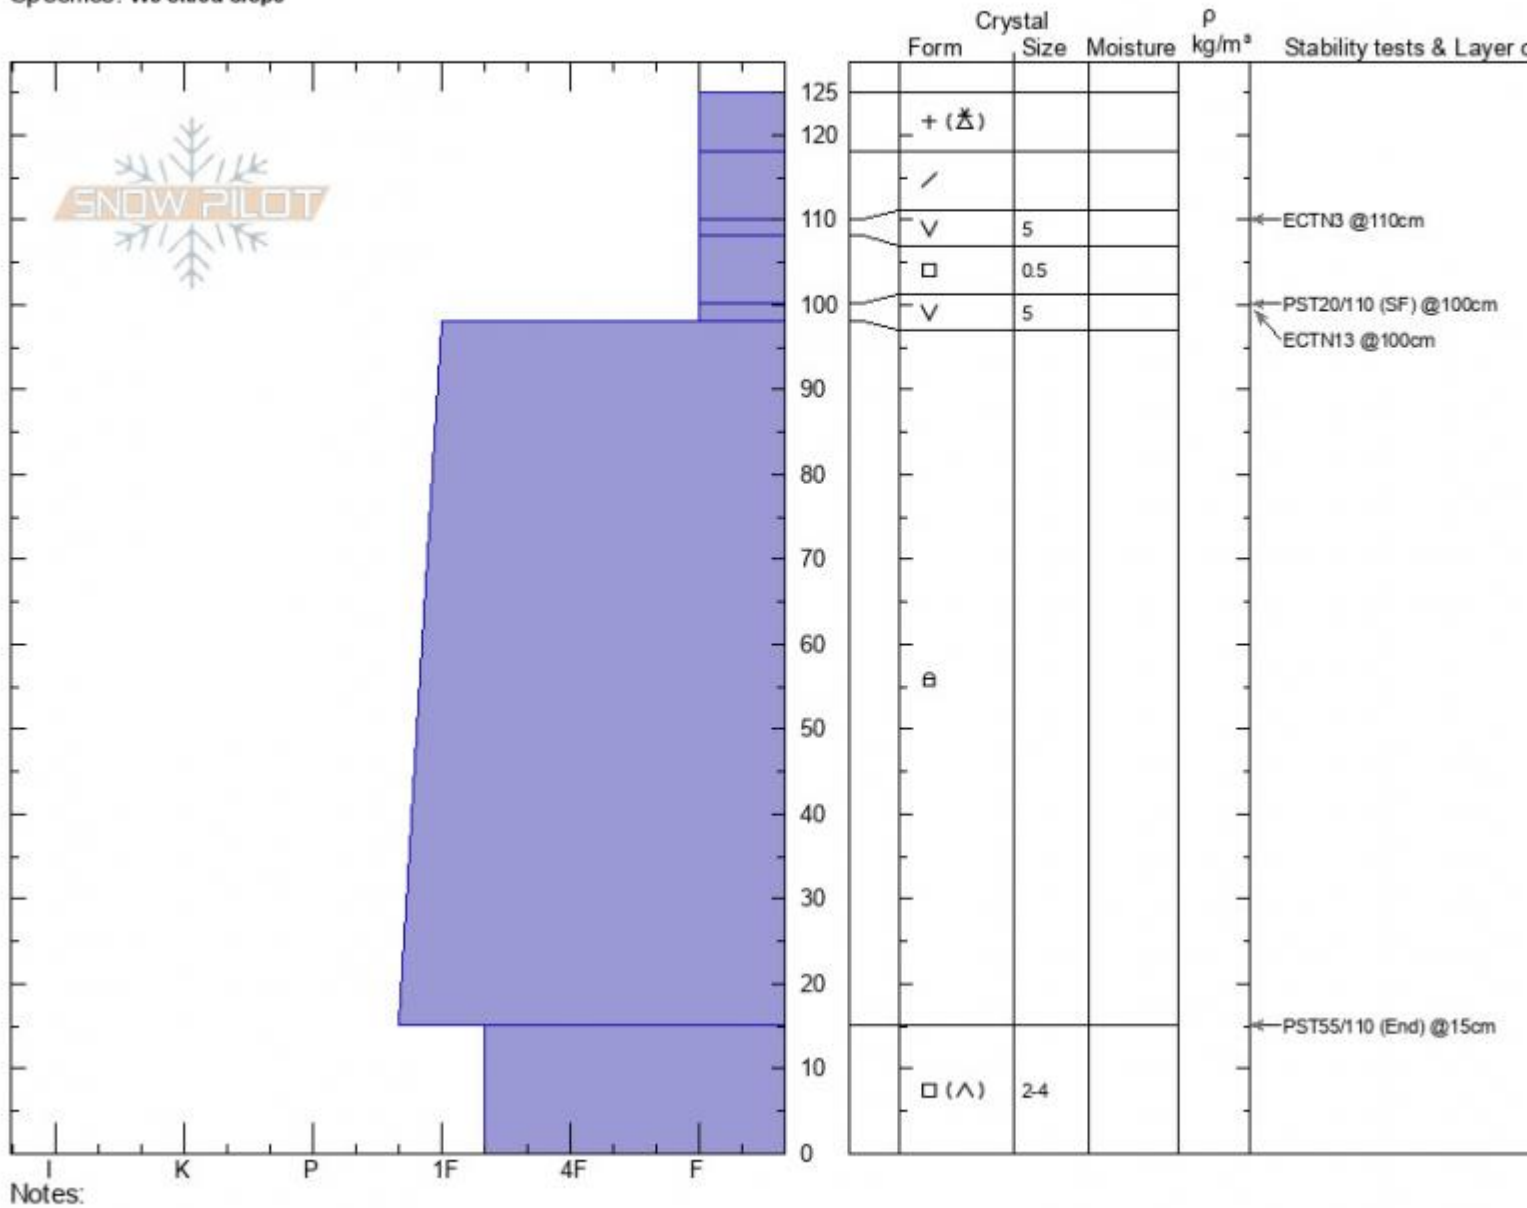

**Bacon Rind Ridge**  
**Madison Range-S**  
**MT**  
 Elevation: **8684 ft**  
 Aspect: **95°**  
 Specifics: **We skied slope**

**Spencer Jonas**  
**02/05/2022 - 12:30pm**  
 Co-ord: **44.94894N, -111.09317W**  
 Slope Angle: **17°**  
 Wind Loading:

Stability:  
 Air Temperature:  
 Sky Cover: **OVC**  
 Precipitation: **S-1**  
 Wind: **Light Breeze**

HS:125 Layer Notes:

Advisory Region  
 Southern Madison  
 Longitude  
 -111.10W  
 Latitude  
 44.96N  
 Southern Madison, 2022-02-05