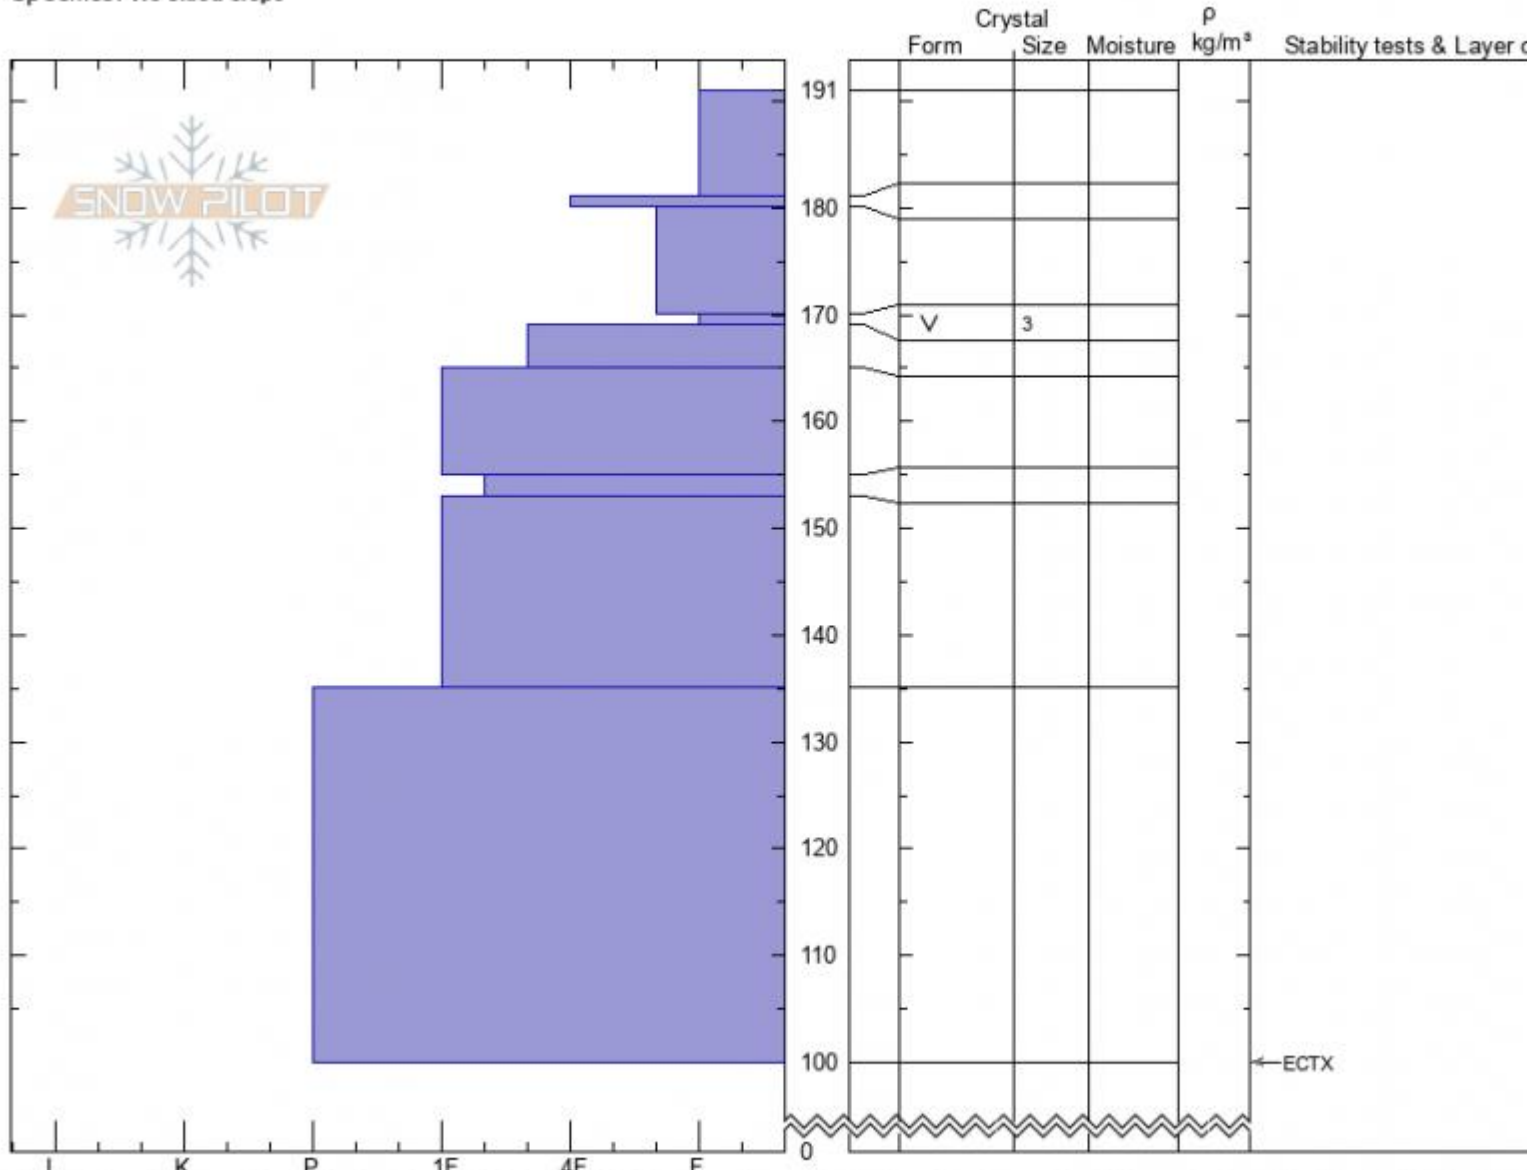

west Meridian
Beartooths
MT
 Elevation: **9969 ft**
 Aspect: **240°**
 Specifics: **We skied slope**

Beau Fredlund
02/03/2022 - 11:30am
 Co-ord: **45.02568N, -110.00531E**
 Slope Angle: **31°**
 Wind Loading:

Stability:
 Air Temperature:
 Sky Cover:
 Precipitation:
 Wind:

HS:191 Layer Notes:
 170-169cm: **Problematic layer**

Notes: Localized cracking of the fresh wind drifts over SH. We also observed a fresh avalanche on the NW aspect of Meridian Peak. It looked to be... and involve relatively large amounts of snow- though we couldn't quite see a crown due to our vantage point.

Advisory Region
 Cooke City
 Longitude
 -110.00W
 Latitude
 45.03N
 Cooke City, 2022-02-05