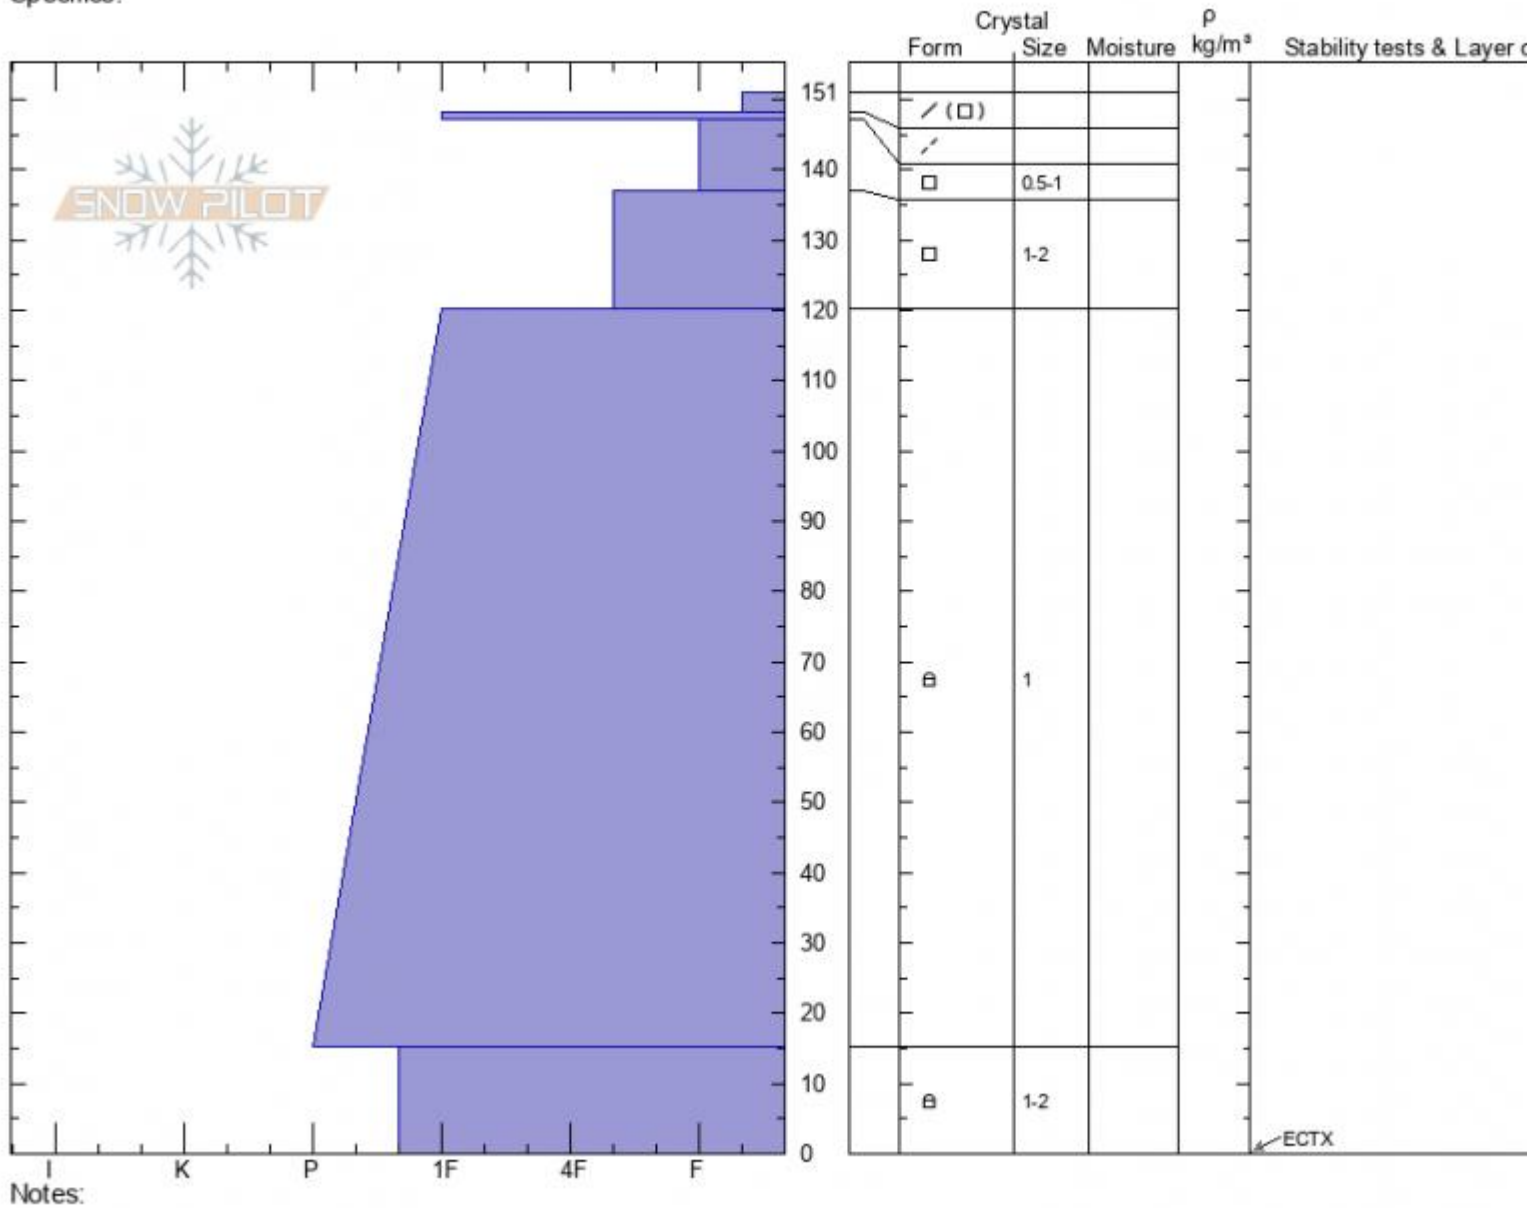

Dead Tree Hill
Lionhead Range
MT
 Elevation: **9052 ft**
 Aspect: **93°**
 Specifics:

Hannah Marshall
01/29/2022 - 12:20pm
 Co-ord: **44.71659N, -111.31889W**
 Slope Angle: **33°**
 Wind Loading:

Stability:
 Air Temperature:
 Sky Cover: **FEW**
 Precipitation: **NO**
 Wind:

HS:151 Layer Notes:

Advisory Region
 Lionhead Range
 Longitude
 -111.32W
 Latitude
 44.72N
 Lionhead Range, 2022-01-29