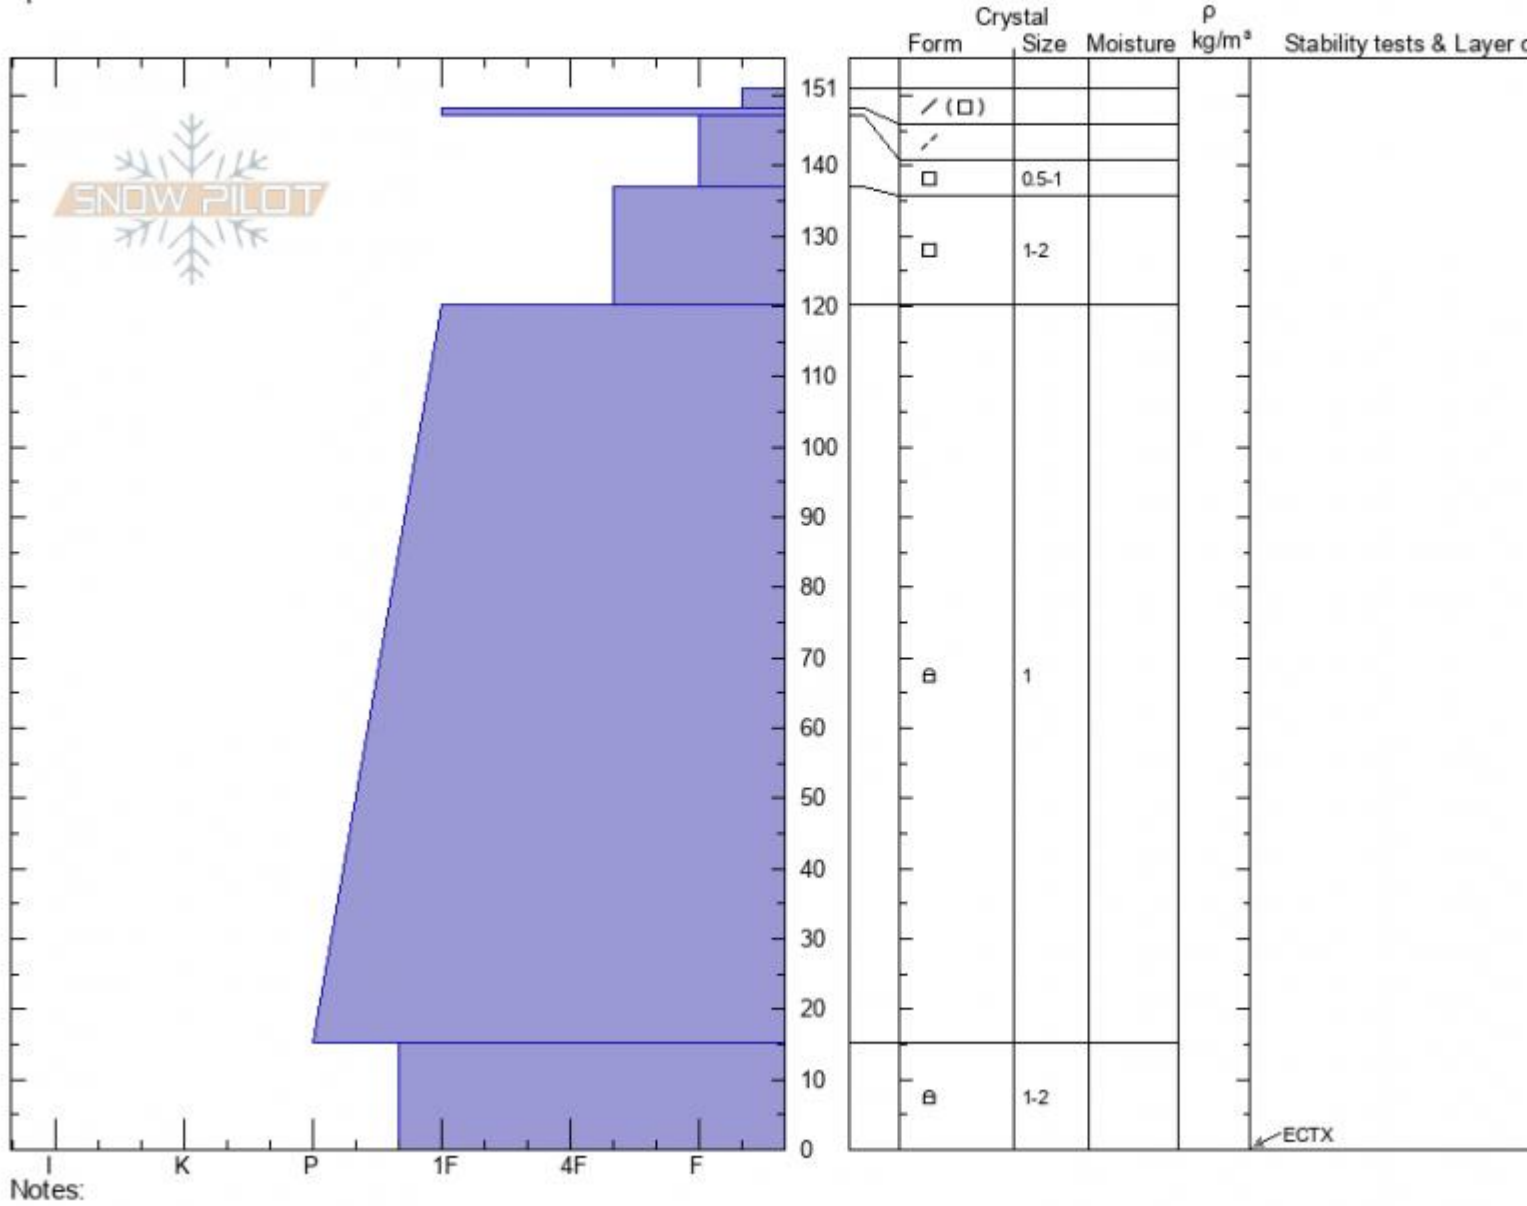

**Dead Tree Hill**  
**Lionhead Range**  
**MT**  
 Elevation: **9052 ft**  
 Aspect: **93°**  
 Specifics:

**Hannah Marshall**  
**01/29/2022 - 12:20pm**  
 Co-ord: **44.71659N, -111.31889W**  
 Slope Angle: **33°**  
 Wind Loading:

Stability:  
 Air Temperature:  
 Sky Cover: **FEW**  
 Precipitation: **NO**  
 Wind:

**HS:151**    Layer Notes:

Advisory Region  
 Lionhead Range  
 Longitude  
 -111.32W  
 Latitude  
 44.72N  
 Lionhead Range, 2022-01-29