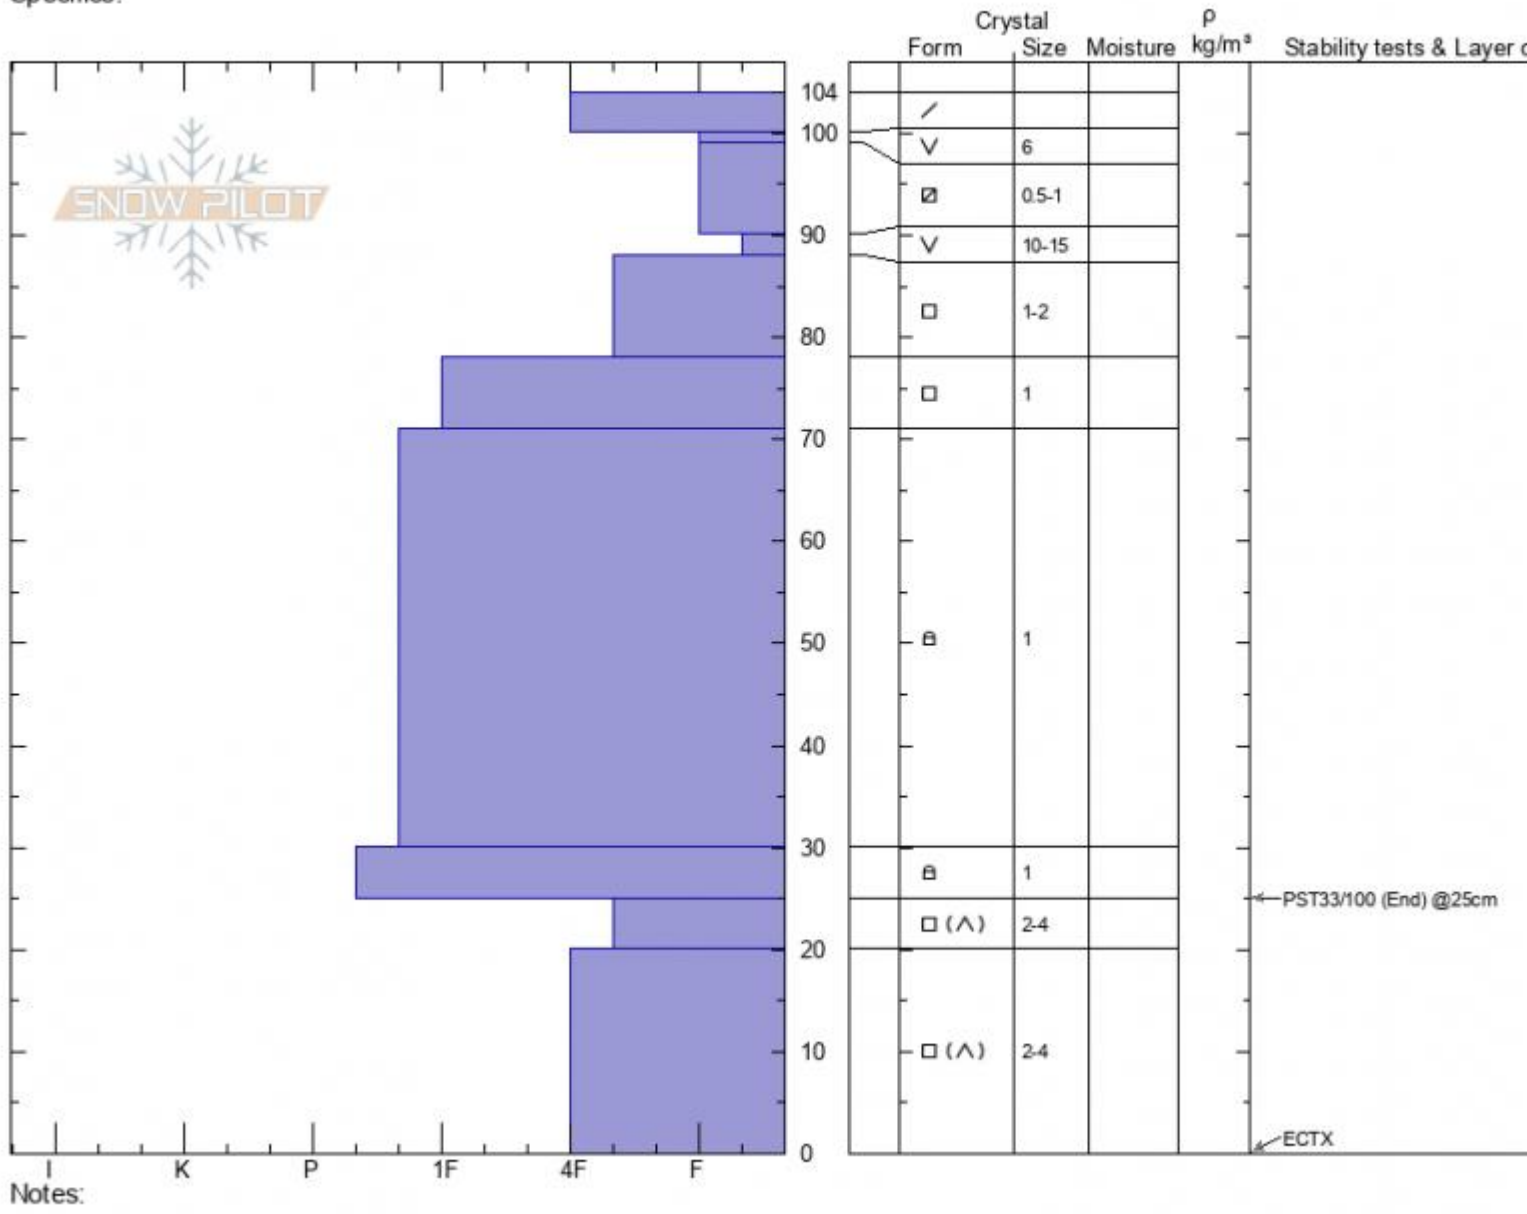

**Ski Hill**  
**Lionhead Range**  
**MT**  
 Elevation: **8156 ft**  
 Aspect: **90°**  
 Specifics:

**Hannah Marshall**  
**01/29/2022 - 10:40am**  
 Co-ord: **44.70367N, -111.29853W**  
 Slope Angle: **30°**  
 Wind Loading:

Stability:  
 Air Temperature:  
 Sky Cover: **FEW**  
 Precipitation: **NO**  
 Wind: **Calm**

**HS:104**    Layer Notes:

Advisory Region  
 Lionhead Range  
 Longitude  
 -111.29W  
 Latitude  
 44.70N  
 Lionhead Range, 2022-01-29