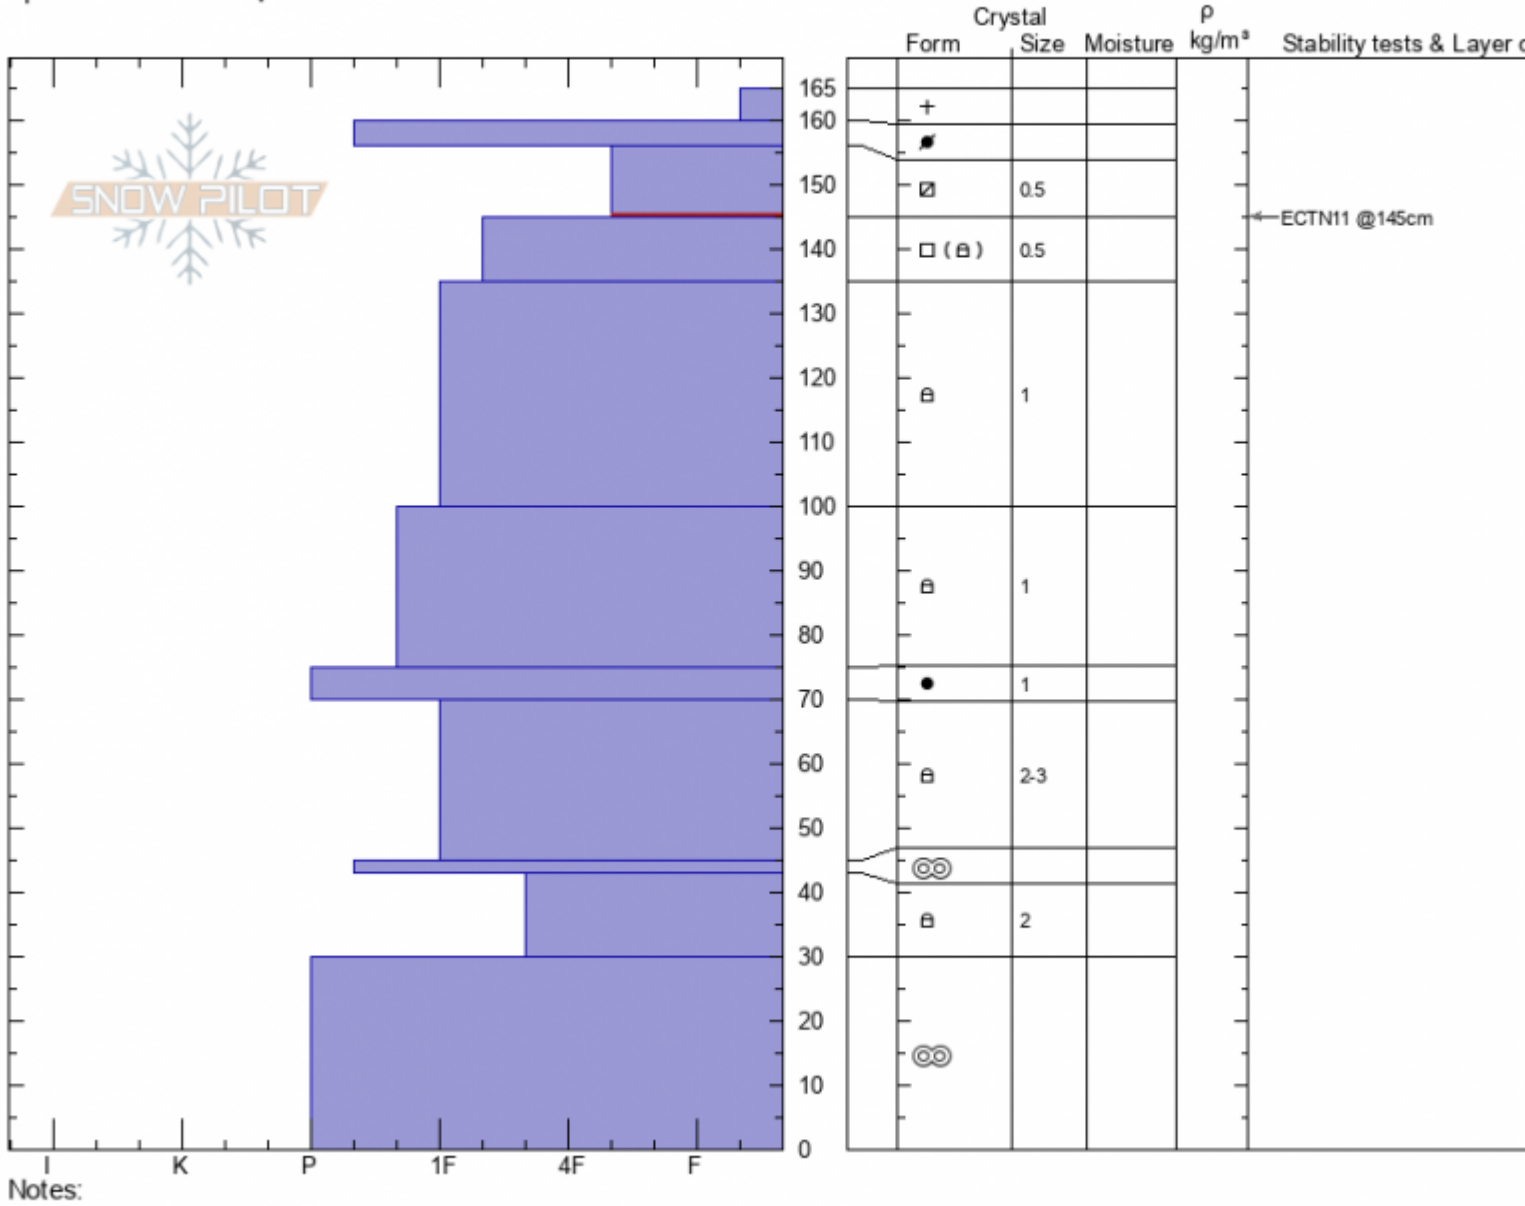

**Argentina Bowl**  
**Bridger Range**  
**MT**  
 Elevation: **8580 ft**  
 Aspect: **40°**  
 Specifics: **We skied slope**

**Doug Chabot-Admin**  
**01/27/2022 - 11:10am**  
 Co-ord: **45.78620N, -110.93584W**  
 Slope Angle: **40°**  
 Wind Loading:

Stability: **Good**  
 Air Temperature: **-4°C**  
 Sky Cover: **CLR**  
 Precipitation: **NO**  
 Wind: **Calm**

HS:**165** Layer Notes:  
 156-145cm: **Problematic layer**

Advisory Region  
 Bridger Range  
 Longitude  
 -110.94W  
 Latitude  
 45.79N