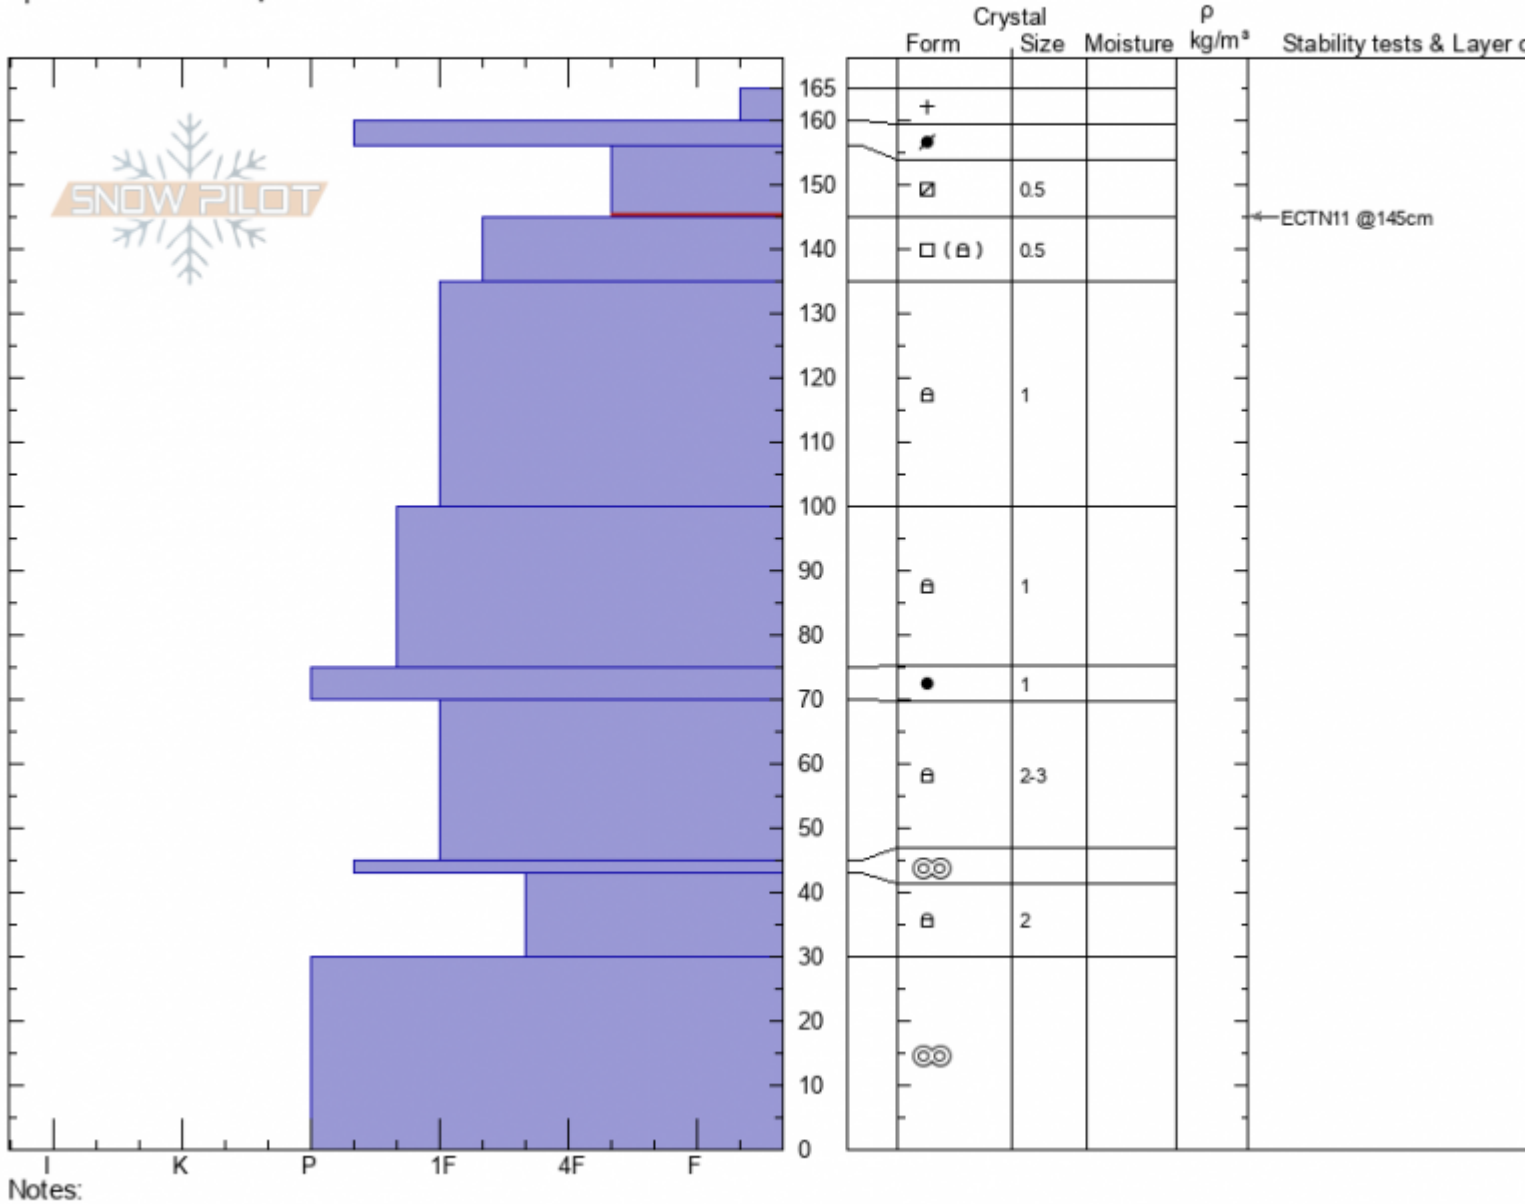

Argentina Bowl
 Bridger Range
 MT
 Elevation: 8580 ft
 Aspect: 40°
 Specifics: We skied slope

Doug Chabot-Admin
 01/27/2022 - 11:10am
 Co-ord: 45.78620N, -110.93584W
 Slope Angle: 40°
 Wind Loading:

Stability: **Good**
 Air Temperature: -4°C
 Sky Cover: **CLR**
 Precipitation: **NO**
 Wind: **Calm**

HS:165 Layer Notes:
 156-145cm: Problematic layer

Advisory Region
 Bridger Range
 Longitude
 -110.94W
 Latitude
 45.79N

Forecast link: [GNFAC Avalanche Forecast for Sat Jan 29, 2022](#)
 Bridger Range, 2022-01-27