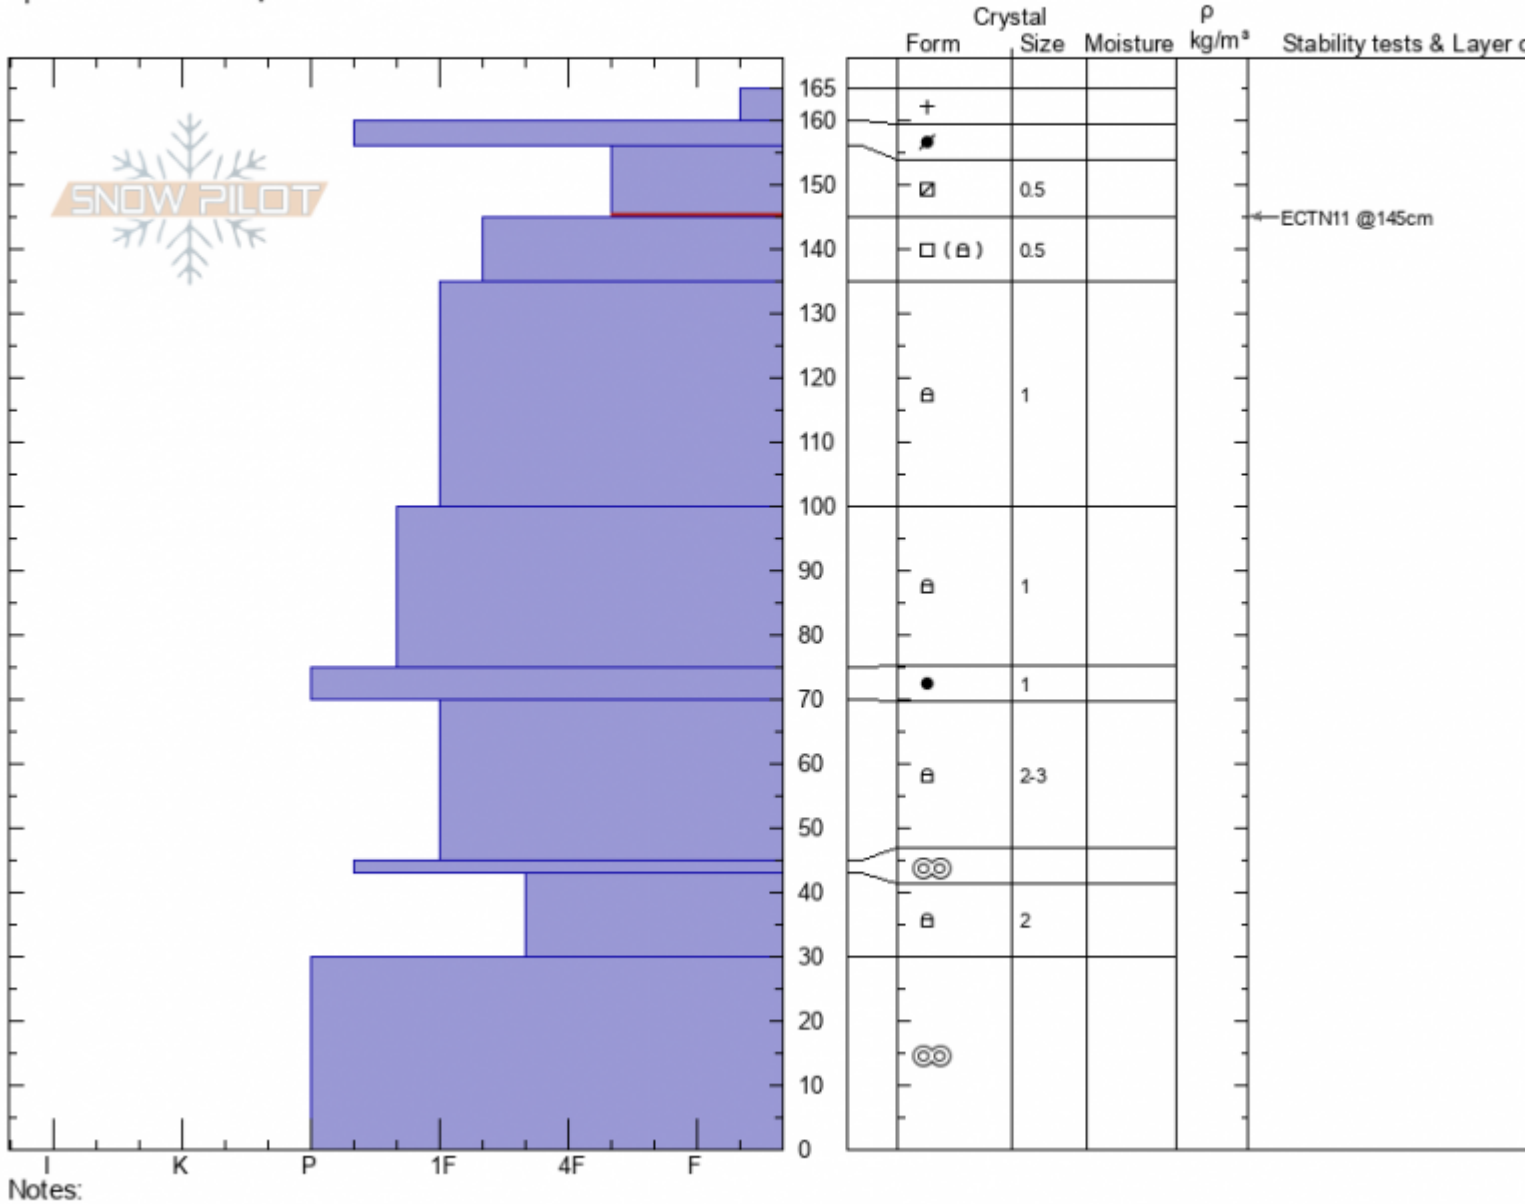

Argentina Bowl
Bridger Range
MT
 Elevation: **8580 ft**
 Aspect: **40°**
 Specifics: **We skied slope**

Doug Chabot-Admin
01/27/2022 - 11:10am
 Co-ord: **45.78620N, -110.93584W**
 Slope Angle: **40°**
 Wind Loading:

Stability: **Good**
 Air Temperature: **-4°C**
 Sky Cover: **CLR**
 Precipitation: **NO**
 Wind: **Calm**

HS:**165** Layer Notes:
 156-145cm: **Problematic layer**

Advisory Region
 Bridger Range
 Longitude
 -110.94W
 Latitude
 45.79N

Forecast link: [GNFAC Avalanche Forecast for Sat Jan 29, 2022](#)
 Bridger Range, 2022-01-27