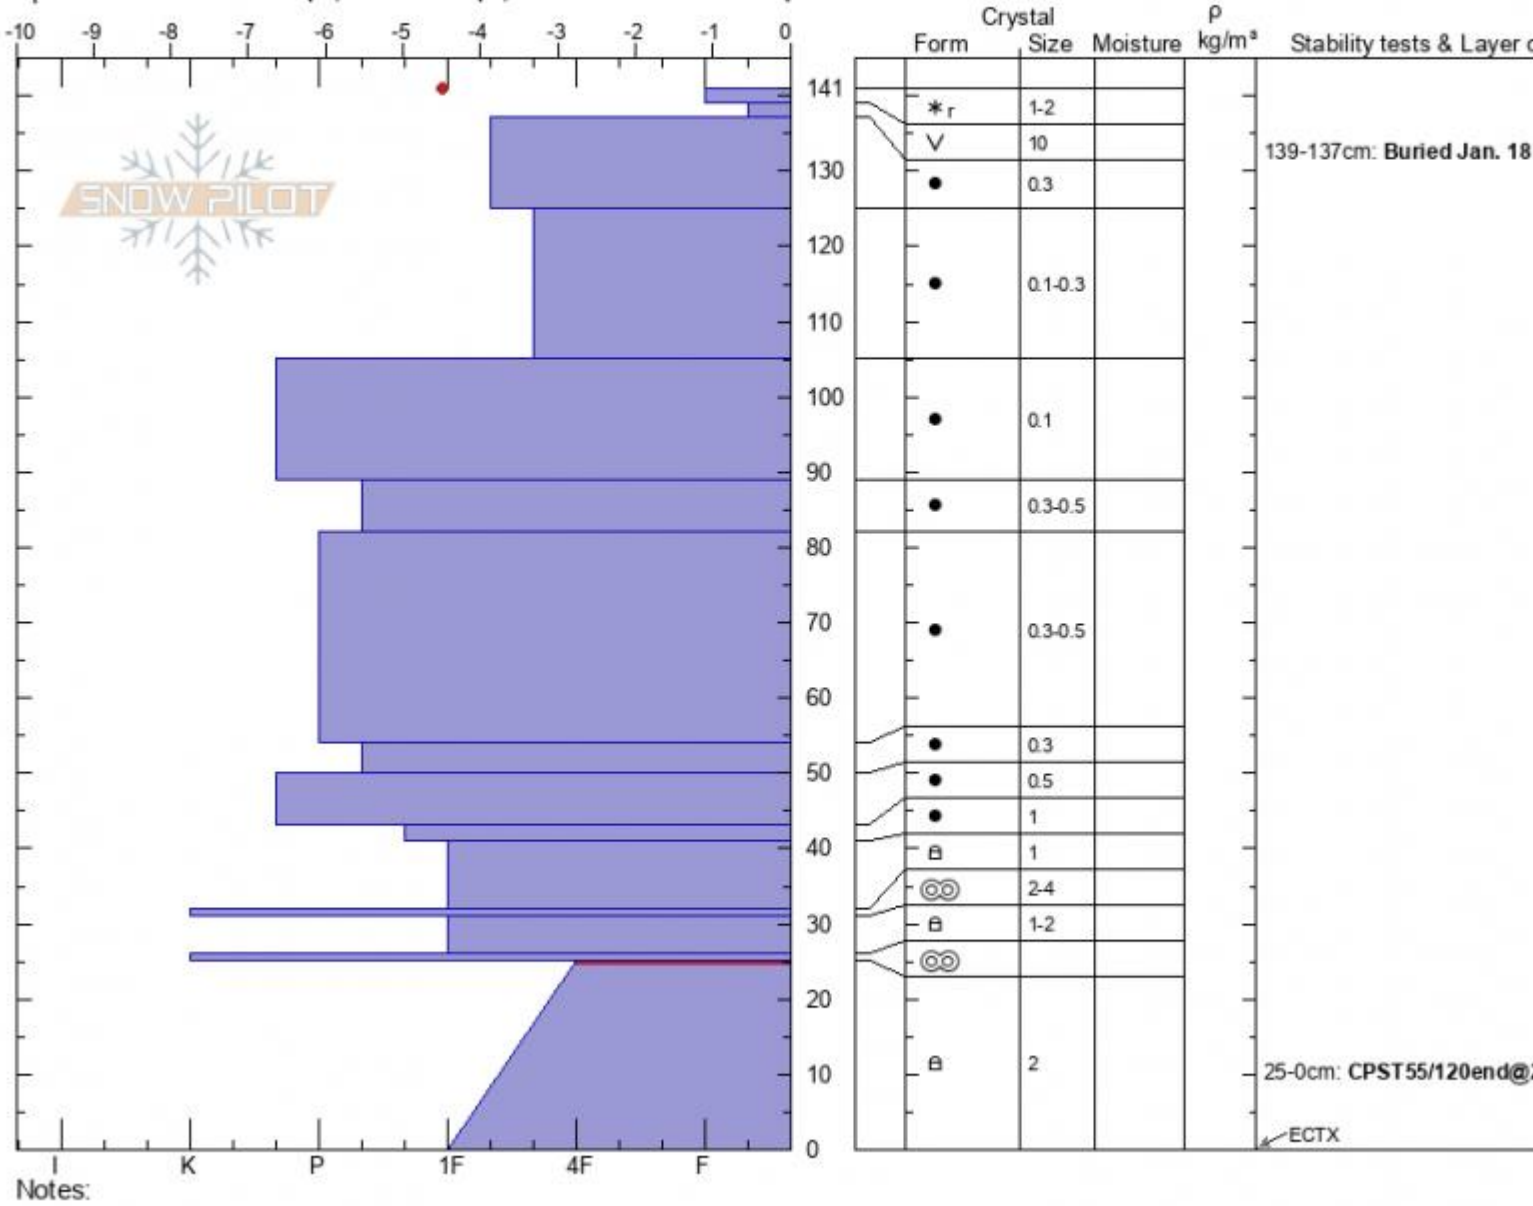

Miller Ridge, TownHill
 Cooke City
 MT
 Elevation: 9072 ft
 Aspect: 122°
 Specifics: Ski tracks on slope; We skied slope; Snowmobile tracks on slope

Alex Marienthal
 01/18/2022 - 12:28pm
 Co-ord: 45.03004N, -109.94292W
 Slope Angle: 20°
 Wind Loading: previous

Stability: **Good**
 Air Temperature: **-5°C**
 Sky Cover: **OVC**
 Precipitation: **S-1**
 Wind: **NW Light Breeze**

HS:141
 PF: 15
 PS: 3
 Layer Notes:
 139-137cm: Buried Jan. 18
 25-0cm: CPST55/120end@24
 25-0cm: Problematic layer

Advisory Region
 Cooke City
 Longitude
 -109.97W
 Latitude
 45.04N
 Cooke City, 2022-01-18