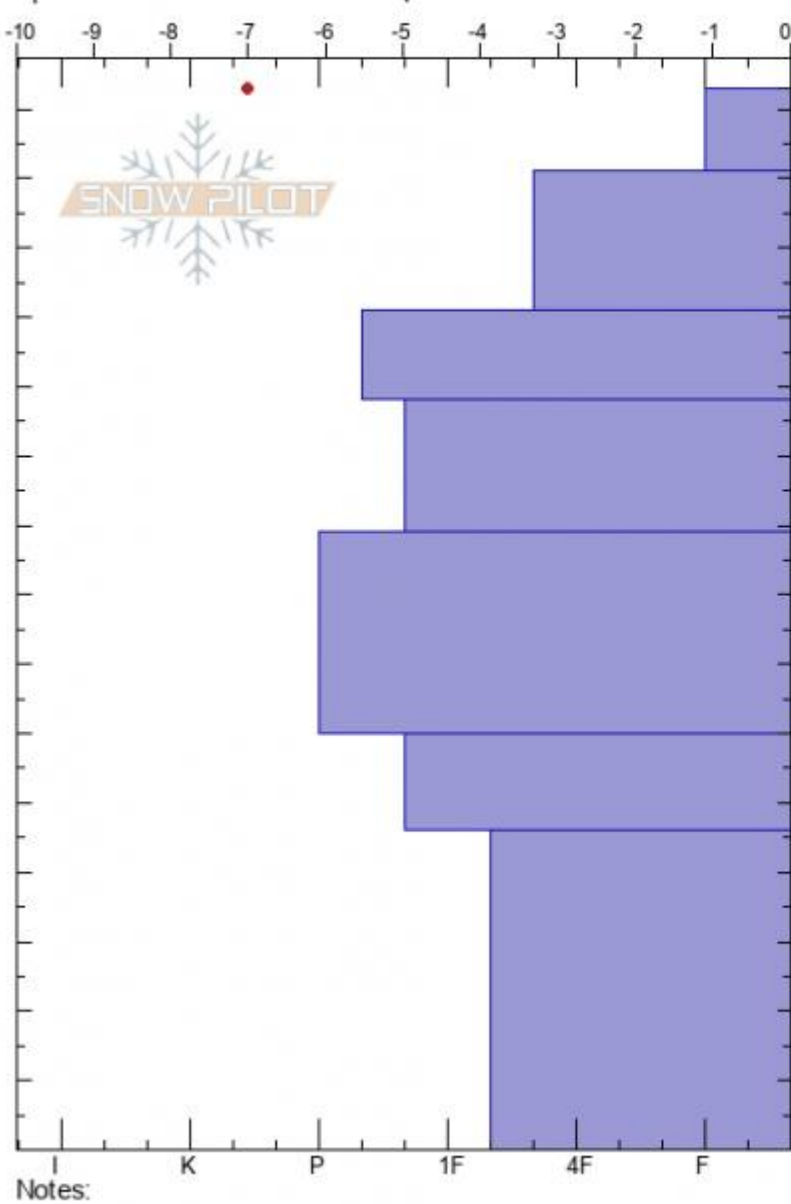

Mt. Abundance, S. end  
 Cooke City  
 MT  
 Elevation: 9191 ft  
 Aspect: 116°  
 Specifics: Snowmobile tracks on slope

Alex Marienthal  
 01/16/2022 - 2:40pm  
 Co-ord: 45.06612N, -110.01020W  
 Slope Angle: 27°  
 Wind Loading: previous

Stability: Good  
 Air Temperature: -5°C  
 Sky Cover: CLR  
 Precipitation: NO  
 Wind: S Calm

HS:153 Layer Notes:  
 PF: 35 60-46cm: Problematic layer

Form	Crystal Size	Moisture	$\rho$ kg/m <sup>3</sup>	Stability tests & Layer d
V	5			
/	0.3			
/	0.3			
•	0.1			
•	0.5			
•	0.5			
B	1			
B	2			