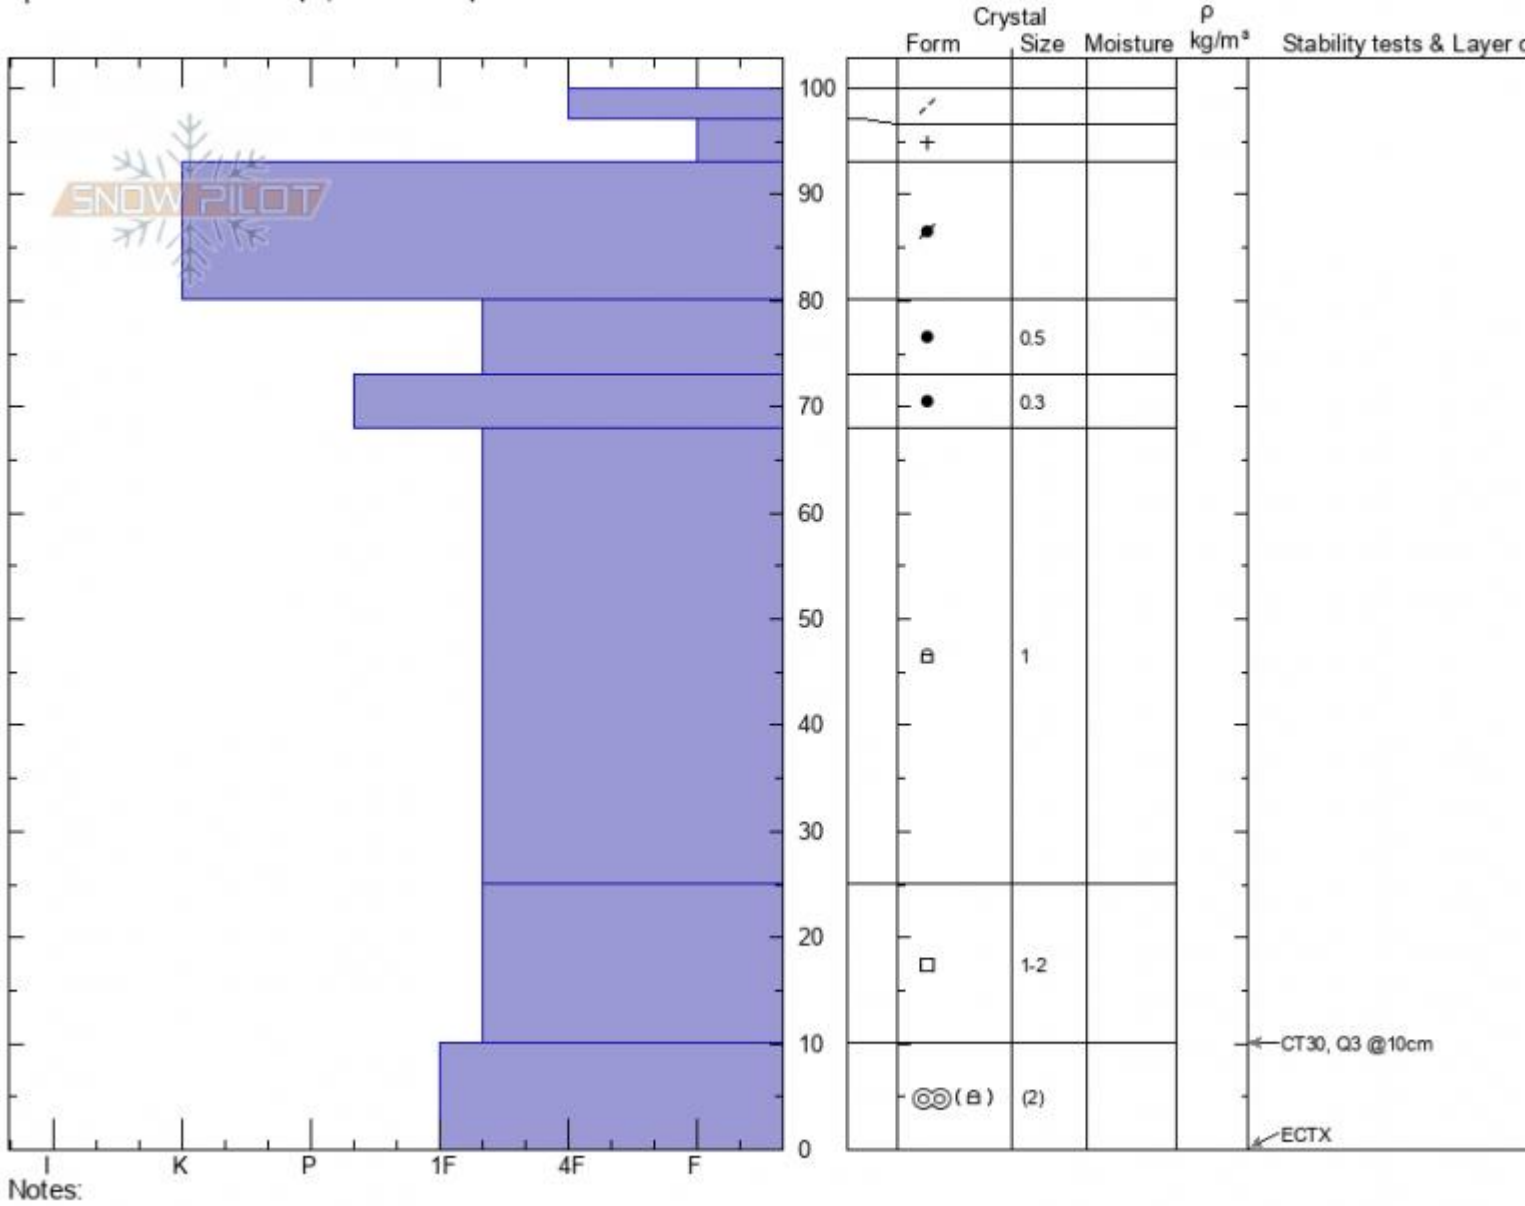

Football Field
 Bridger Range
 MT
 Elevation: 8500 ft
 Aspect: 95°
 Specifics: Ski tracks on slope; We skied slope

Ian Hoyer
 01/20/2022 - 11:00am
 Co-ord: 45.79792N, -110.93336W
 Slope Angle: 30°
 Wind Loading: yes

Stability: **Good**
 Air Temperature:
 Sky Cover: **OVC**
 Precipitation: **S-1**
 Wind: **SE Moderate**

HS:100
 PF: 5
 PS: 0
 Layer Notes: 25-10cm: Problematic layer

Advisory Region
 Bridger Range
 Longitude
 -110.94W
 Latitude
 45.79N
 Bridger Range, 2022-01-21