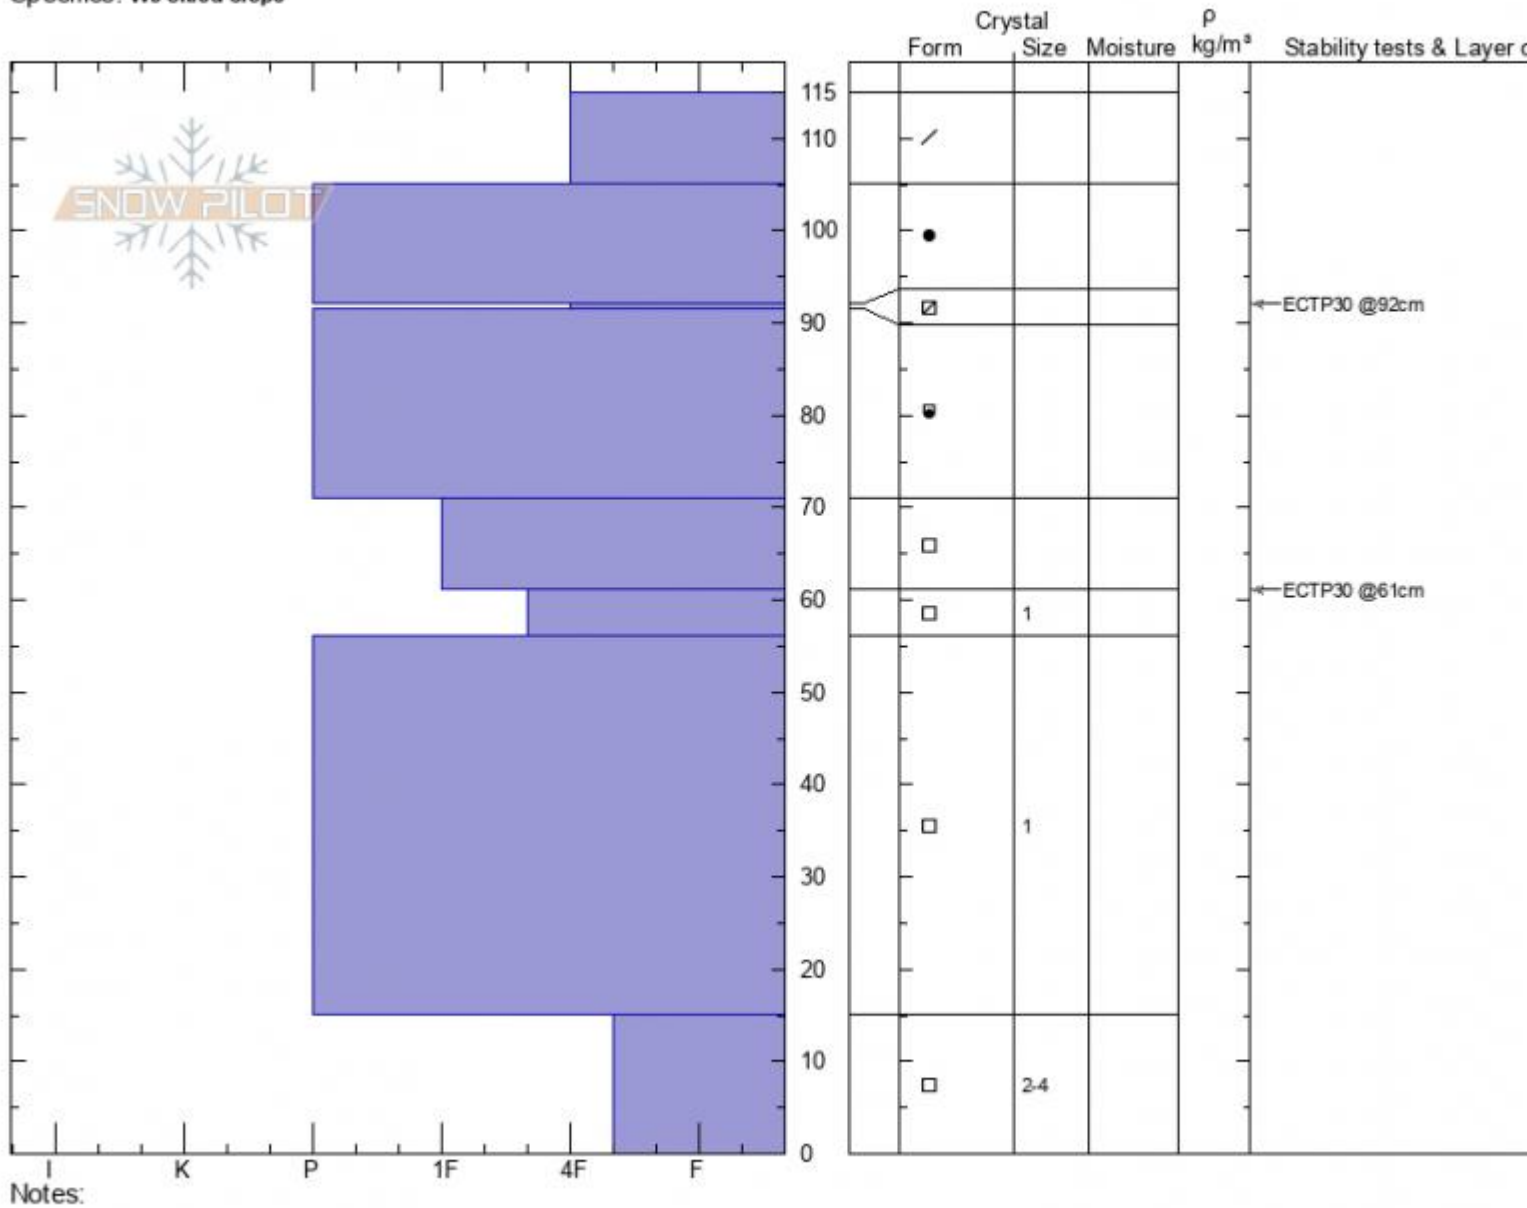

Flanders
Gallatin Range-N
MT
 Elevation: **9900 ft**
 Aspect: **120°**
 Specifics: **We skied slope**

Ian Hoyer
01/18/2022 - 2:00pm
 Co-ord: **45.43729N, -110.94429W**
 Slope Angle: **35°**
 Wind Loading: **previous**

Stability: **Good**
 Air Temperature:
 Sky Cover: **OVC**
 Precipitation: **S-1**
 Wind: **W Moderate**

HS: **115** Layer Notes:
 PF: **5** 61-56cm: **Problematic layer**
 PS: **0**

Advisory Region
 Northern Gallatin
 Longitude
 -110.93W
 Latitude
 45.44N
 Northern Gallatin, 2022-01-19