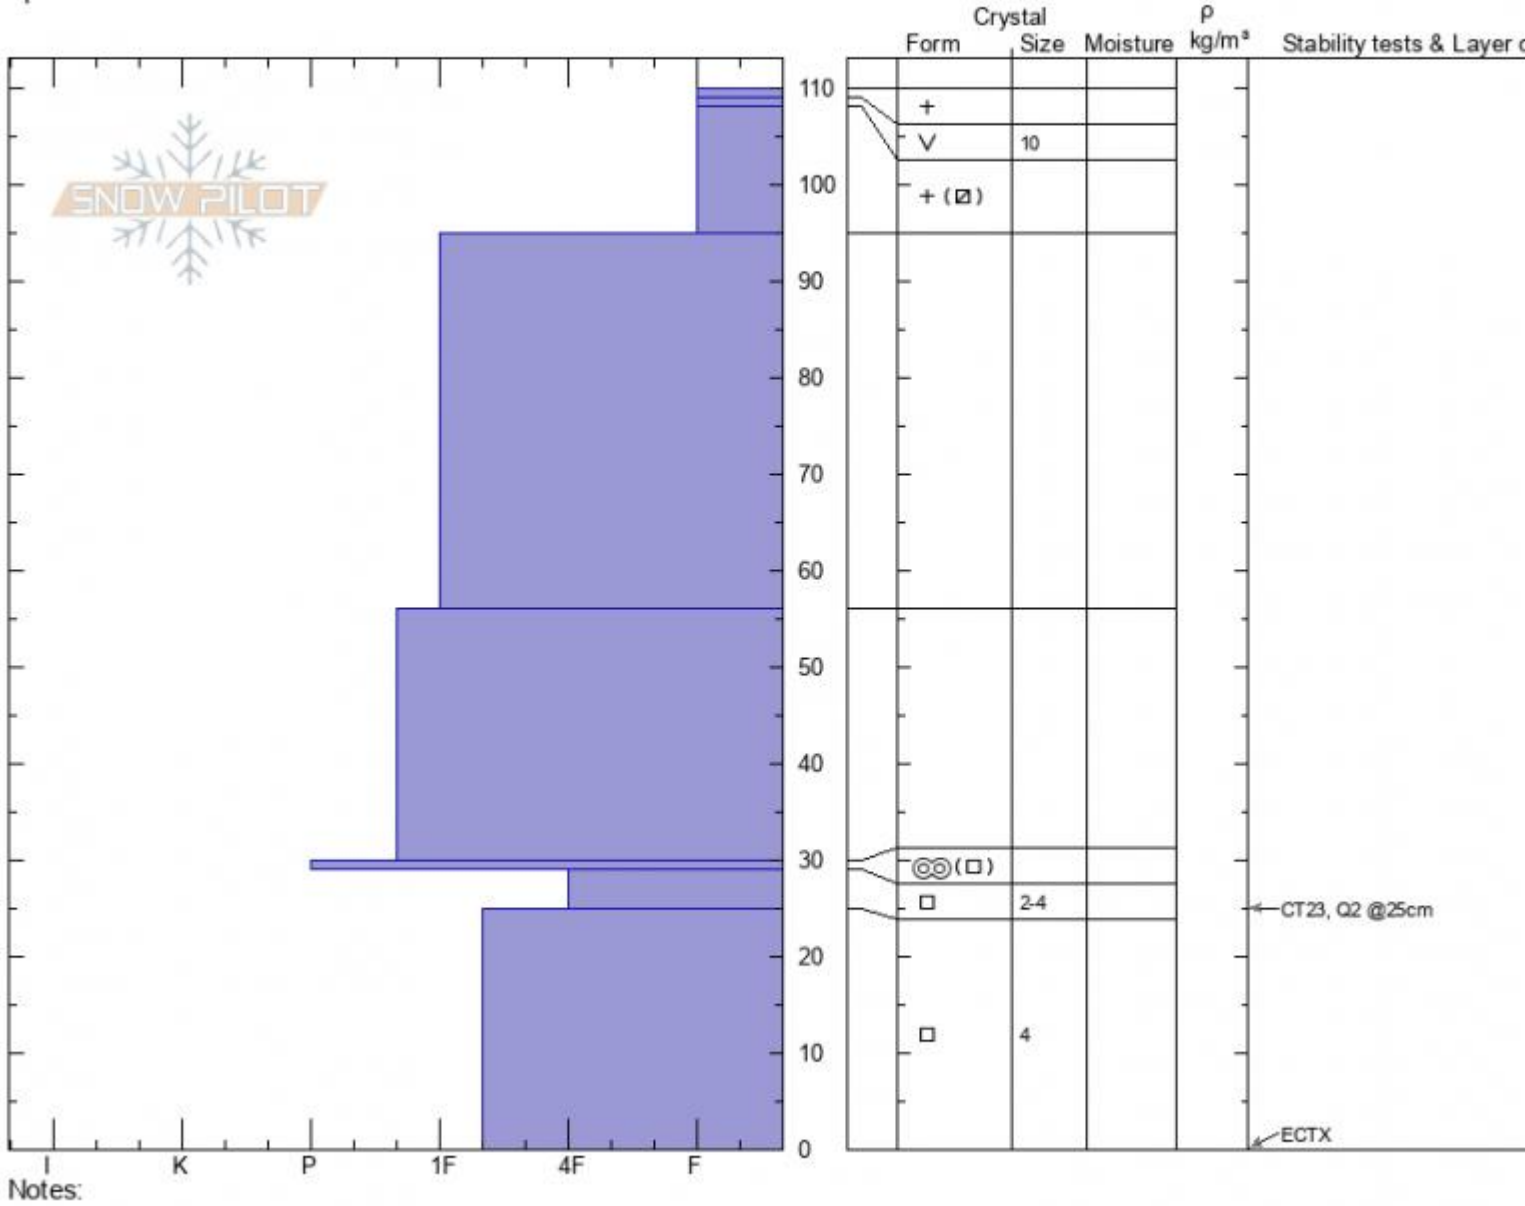

**Ski Hill**  
**Lionhead Range**  
**MT**  
 Elevation: **8179 ft**  
 Aspect: **90°**  
 Specifics:

**Hannah Marshall**  
**01/18/2022 - 10:45am**  
 Co-ord: **44.70370N, -111.29887W**  
 Slope Angle: **30°**  
 Wind Loading:

Stability:  
 Air Temperature:  
 Sky Cover: **OVC**  
 Precipitation: **S-1**  
 Wind: **Light Breeze**

**HS:110**    Layer Notes:  
 109-108cm: **Problematic layer**

Advisory Region  
 Lionhead Range  
 Longitude  
 -111.29W  
 Latitude  
 44.70N  
 Lionhead Range, 2022-01-18