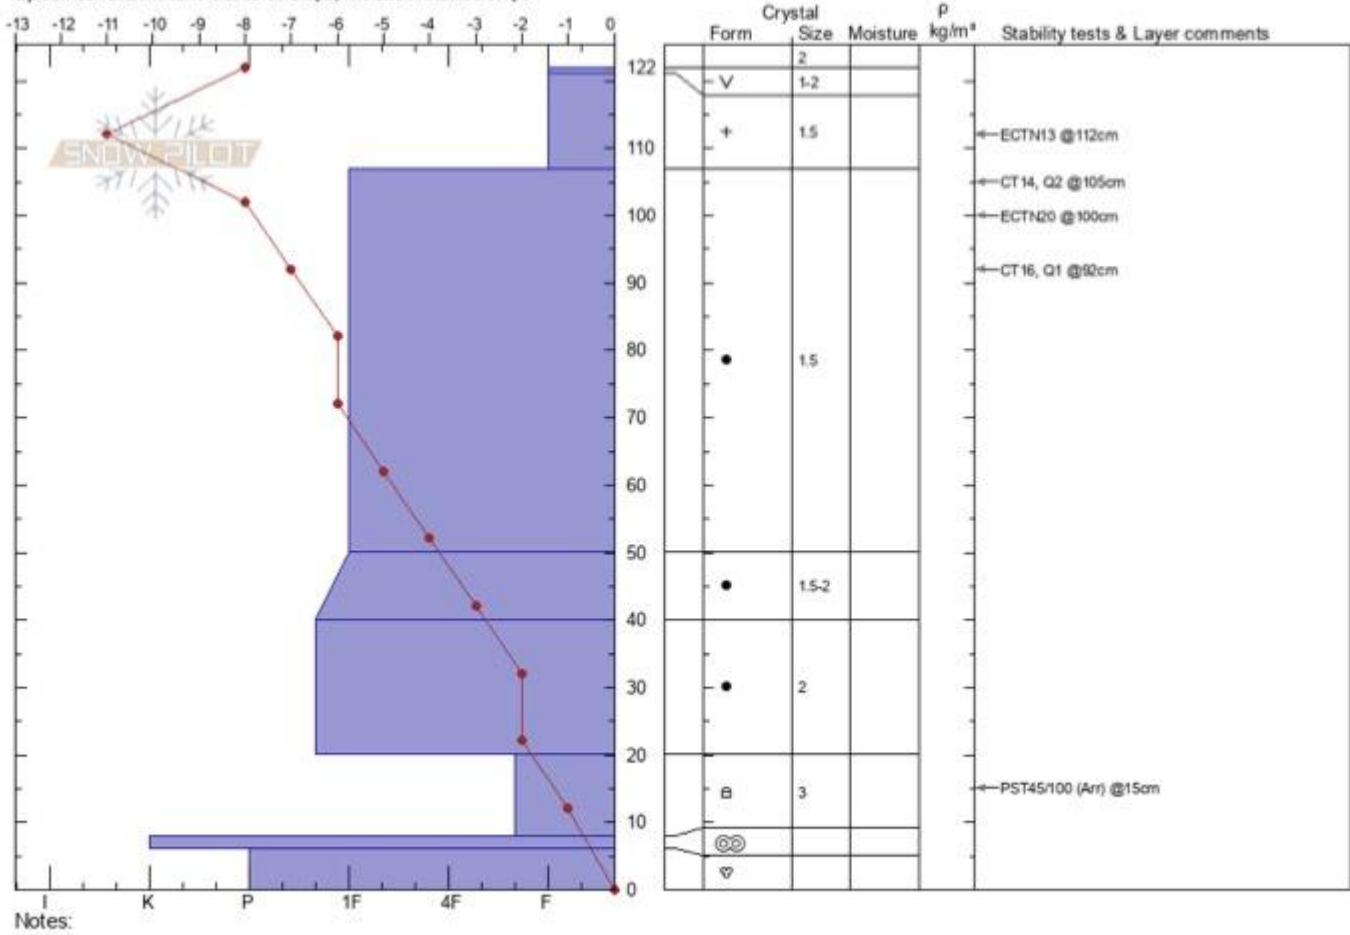

Watkins Creek
Lionhead Range
MT
Elevation: 2619 m
Aspect: 7°

Bret Rasmussen
01/15/2022 - 2:00pm
Co-ord: 44.74000N, -111.34400W
Slope Angle: 15°
Wind Loading: no

Stability: **Very Good**
Air Temperature: -7°C
Sky Cover: **OVC**
Precipitation: **NO**
Wind: **Calm**

HS: 122 Layer Notes:
PF: 15 20-8cm: Problematic layer

Specifics: Snowmobile tracks on slope; We snowmobiled slope

Advisory Region
Lionhead Range
Longitude
-111.33W
Latitude
44.75N
Lionhead Range, 2022-01-16