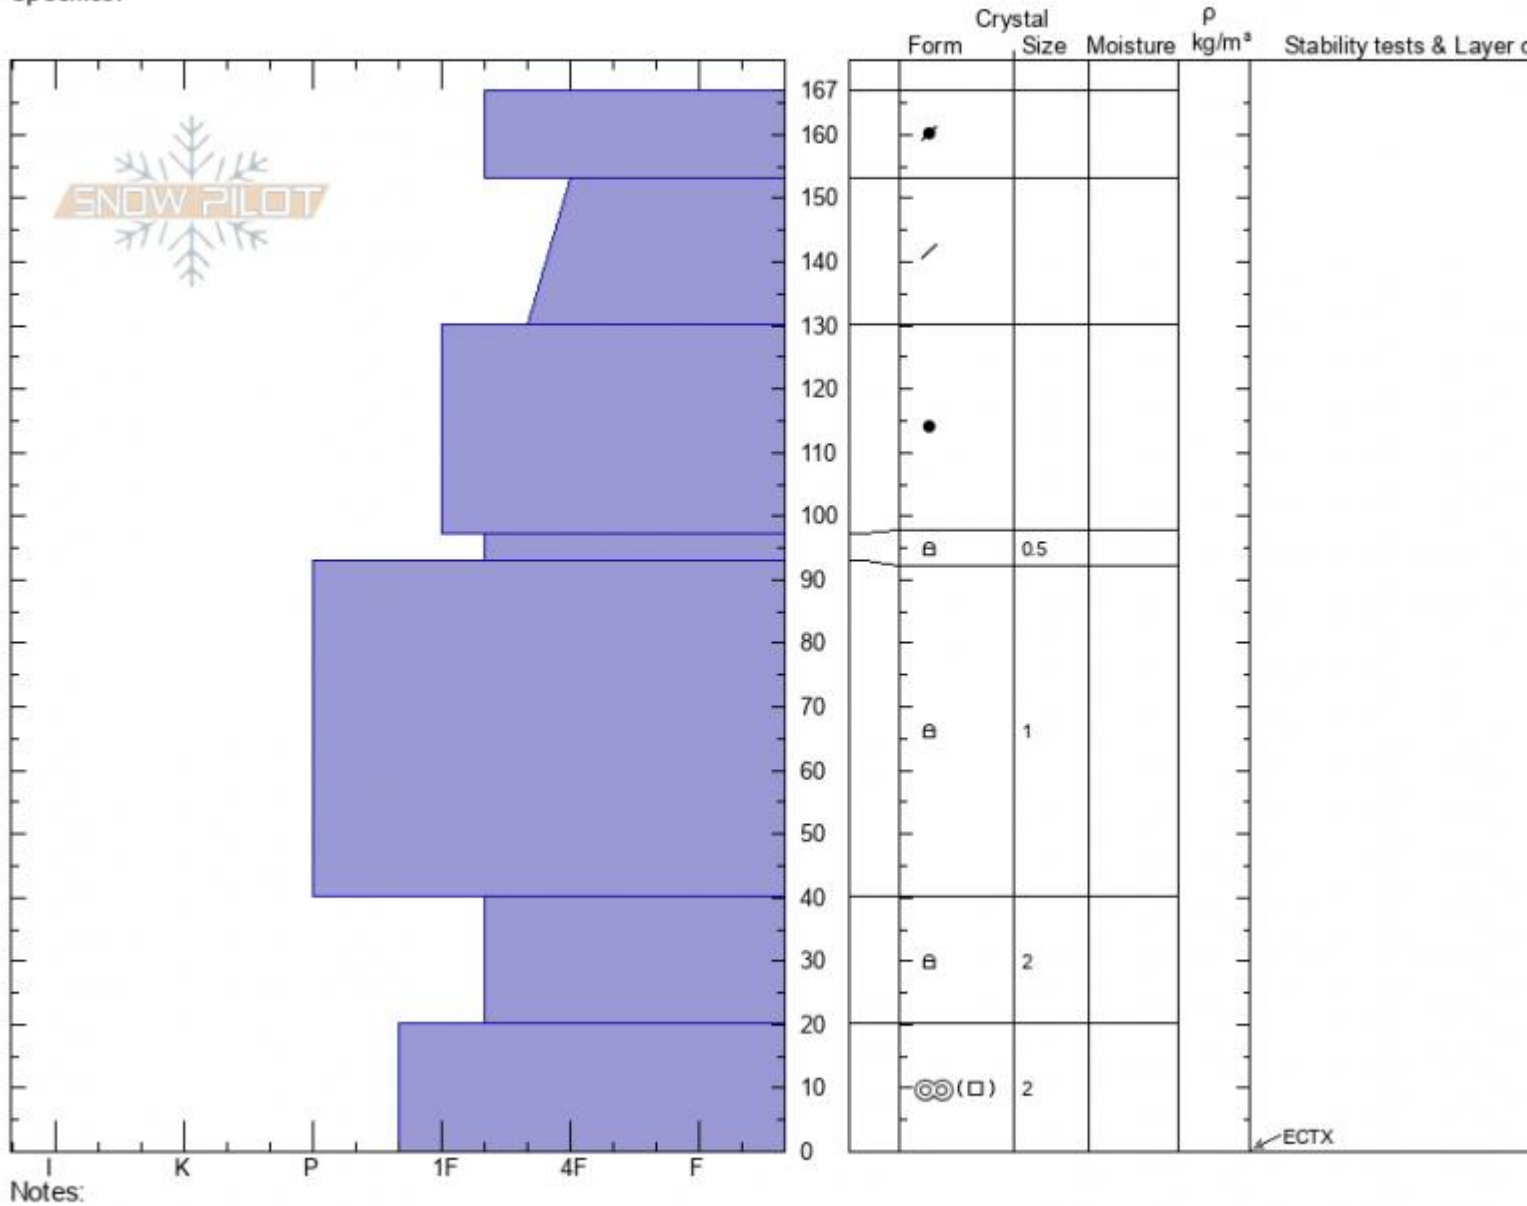

**McAtee Basin**  
**Madison Range-N**  
**MT**  
 Elevation: **9200 ft**  
 Aspect: **125°**  
 Specifics:

**Ian Hoyer**  
**01/13/2022 - 12:00pm**  
 Co-ord: **45.18340N, -111.44251W**  
 Slope Angle: **27°**  
 Wind Loading: **no**

Stability: **Good**  
 Air Temperature:  
 Sky Cover: **OVC**  
 Precipitation: **NO**  
 Wind: **Calm**

HS:**167**    Layer Notes:  
 40-20cm:**Problematic layer**

Advisory Region  
 Northern Madison  
 Longitude  
 -111.38W  
 Latitude  
 45.17N  
 Northern Madison, 2022-01-15