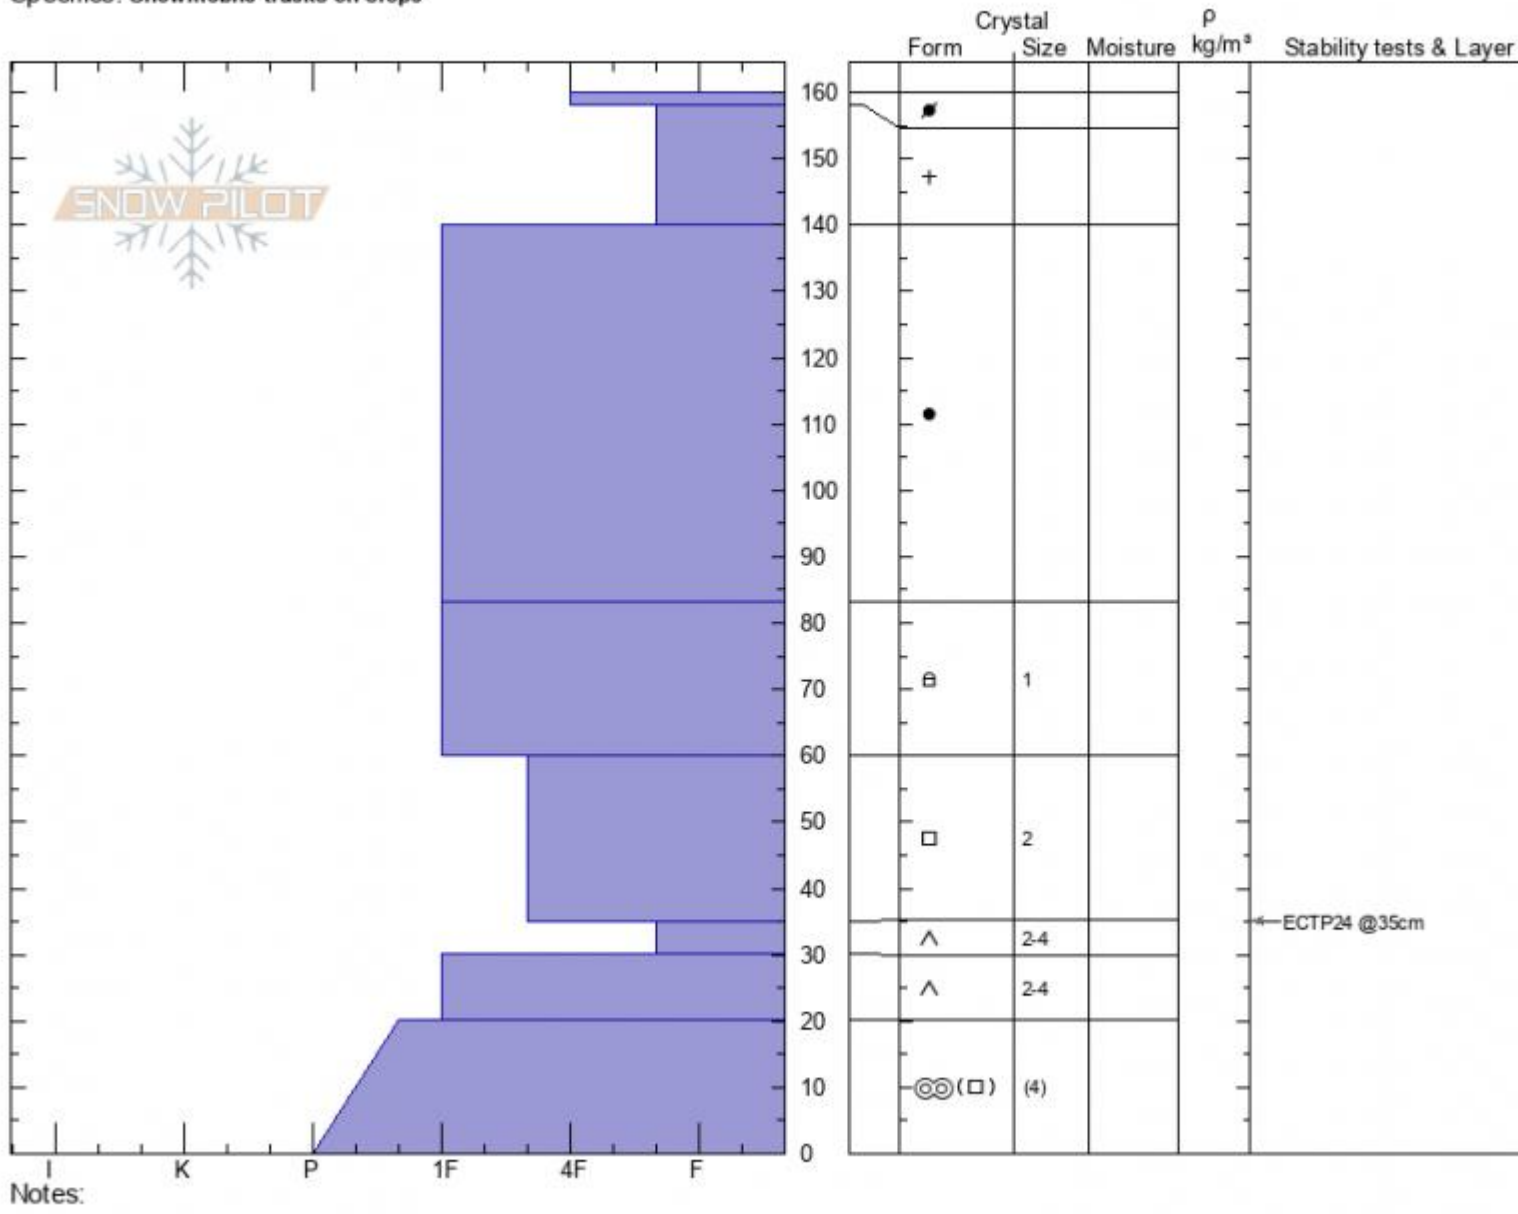

Watkins Creek
Lionhead Range
MT
 Elevation: **8812 ft**
 Aspect: **30°**
 Specifics: **Snowmobile tracks on slope**

Ian Hoyer
01/11/2022 - 1:15pm
 Co-ord: **44.73407N, -111.34765W**
 Slope Angle: **38°**
 Wind Loading: **no**

Stability: **Good**
 Air Temperature:
 Sky Cover: **OVC**
 Precipitation: **NO**
 Wind: **Calm**

HS:160 Layer Notes:
PF: 50 35-30cm: **Problematic layer**

Advisory Region
 Lionhead Range
 Longitude
 -111.32W
 Latitude
 44.71N
 Lionhead Range, 2022-01-11