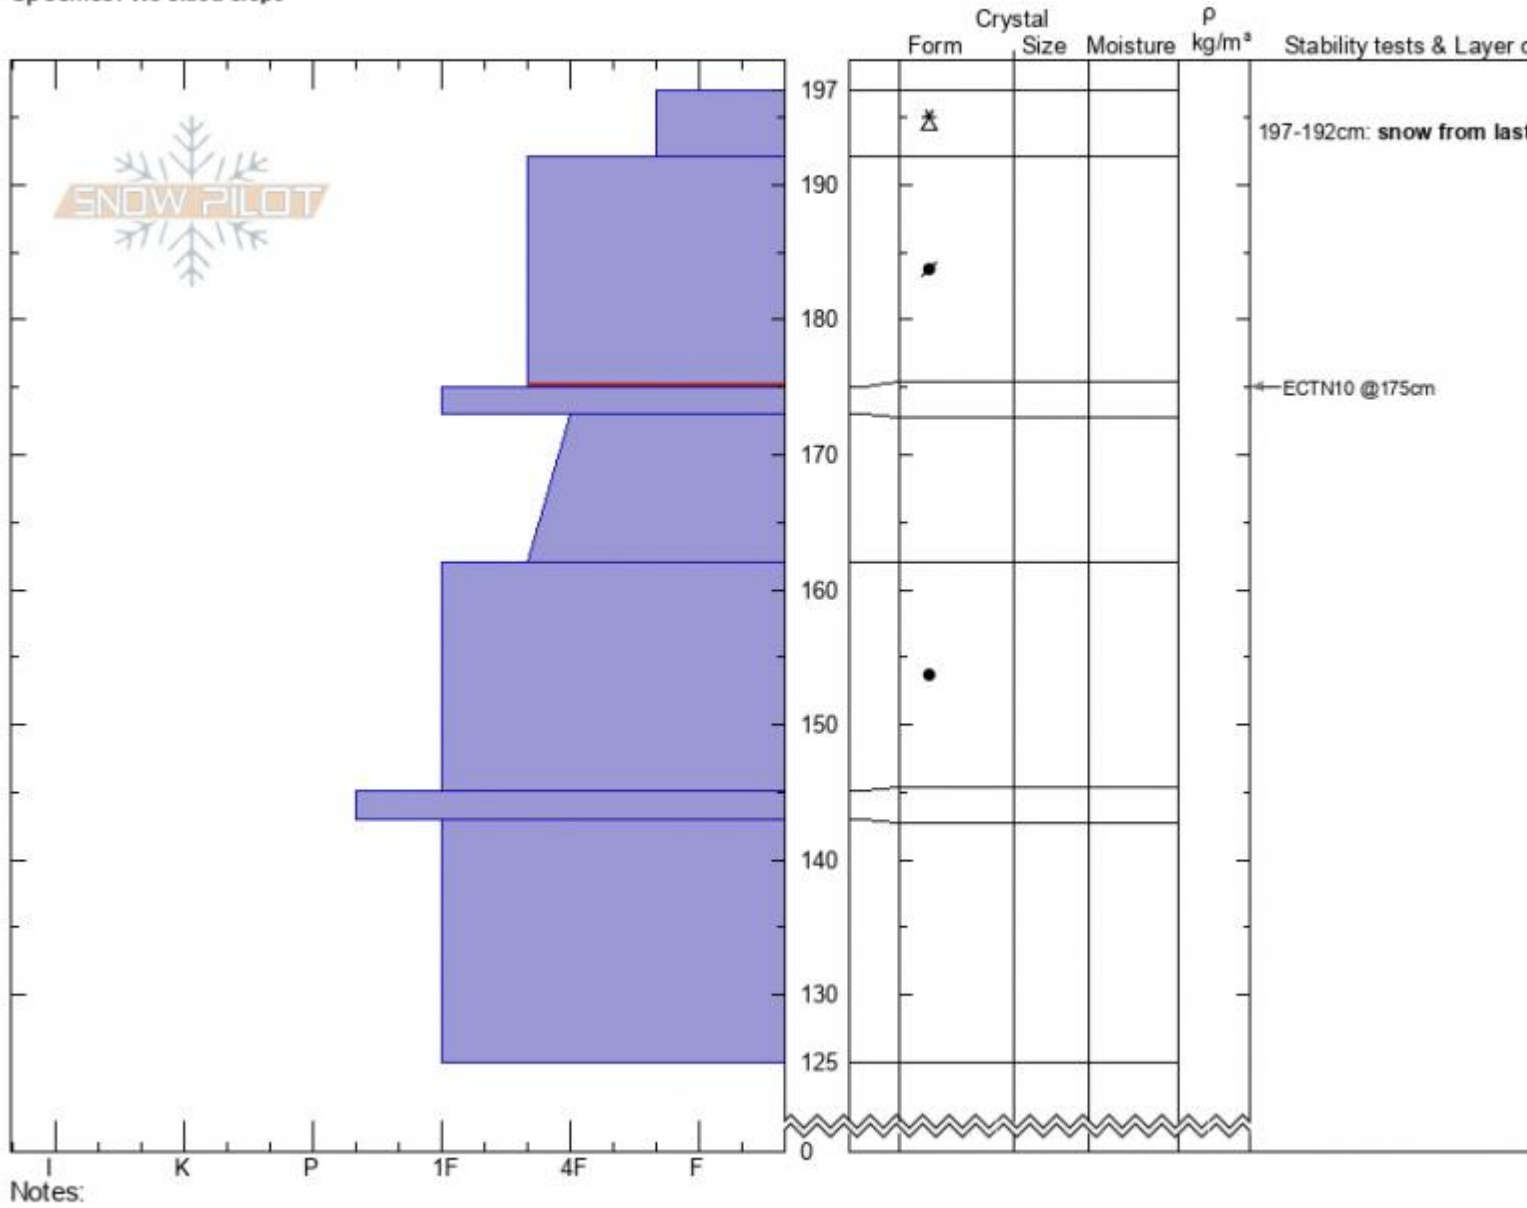

west Woody Ridge
 Absaroka Range
 MT
 Elevation: 9448 ft
 Aspect: 260°
 Specifics: We skied slope

Beau Fredlund
 01/08/2022 - 11:00am
 Co-ord: 44.98497N, -109.92808E
 Slope Angle: 27°
 Wind Loading:

Stability:
 Air Temperature:
 Sky Cover: OVC
 Precipitation:
 Wind: SW Light Breeze

HS:197 Layer Notes:
 197-192cm: snow from last night
 192-175cm: Problematic layer

Advisory Region
 Cooke City
 Longitude
 -109.92W
 Latitude
 44.97N
 Cooke City, 2022-01-09