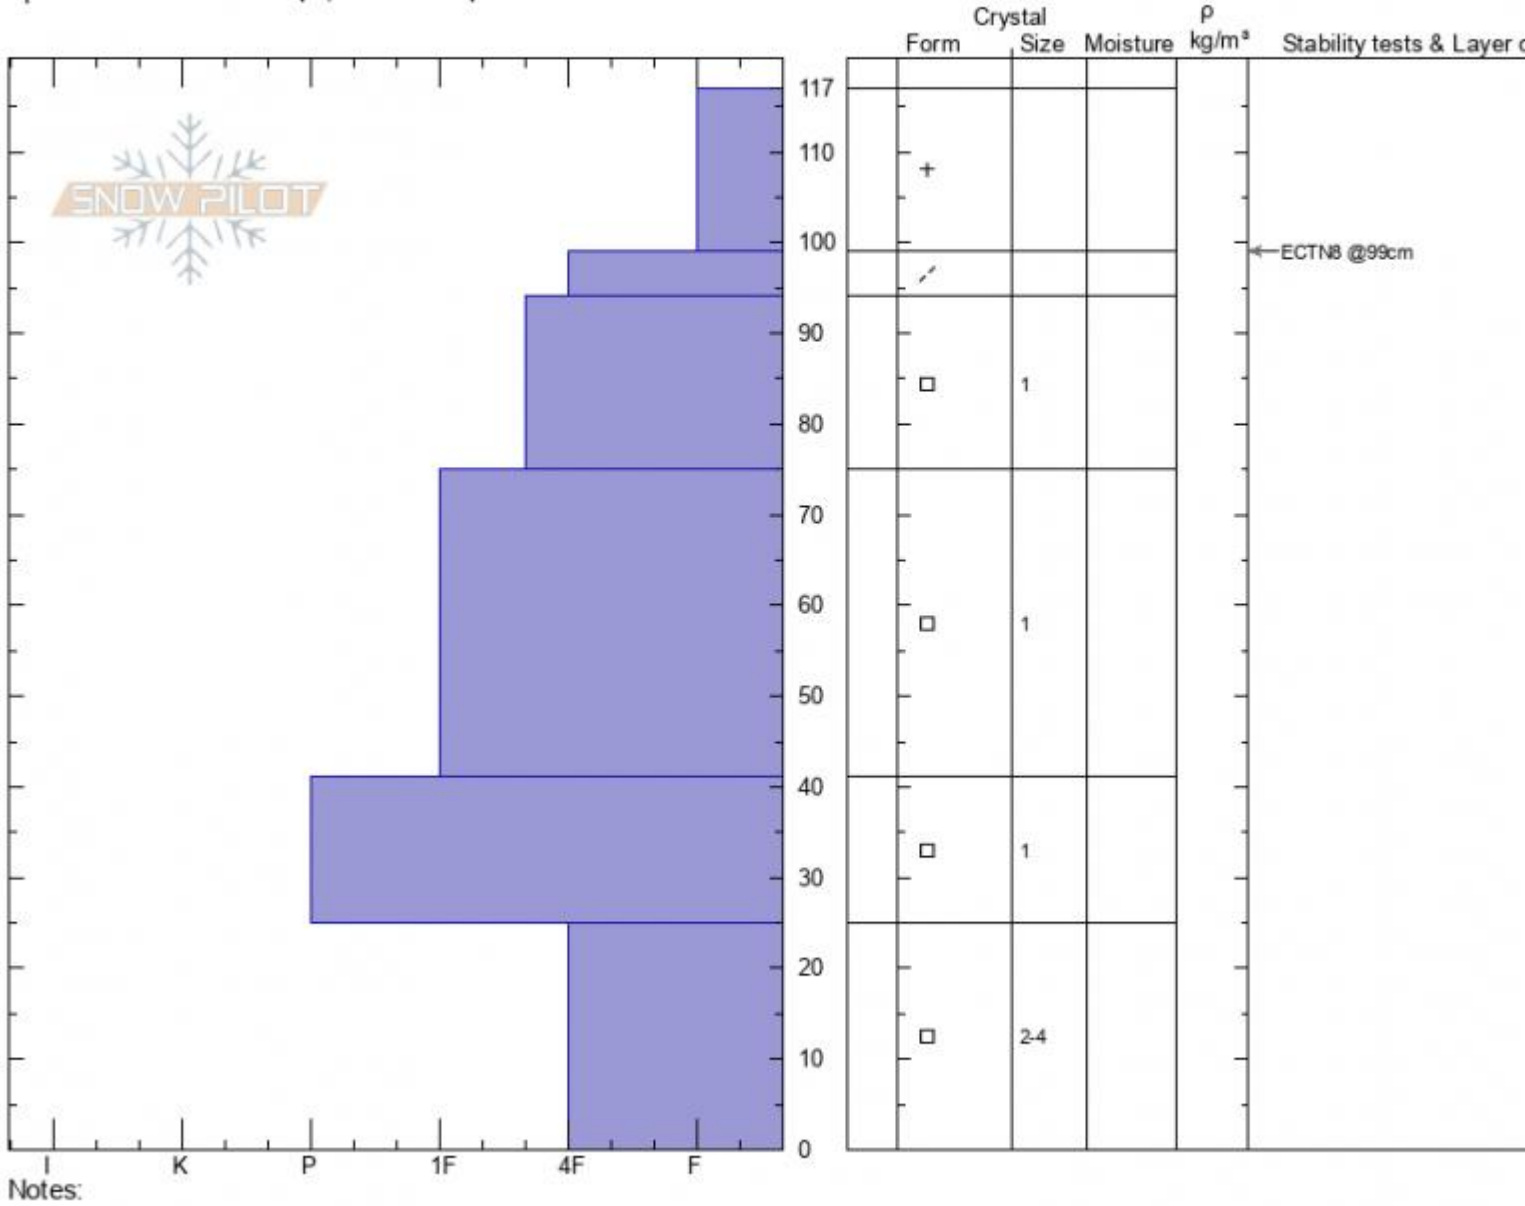

Bacon Rind E
Madison Range-N
MT
 Elevation: **8900 ft**
 Aspect: **95°**
 Specifics: **Ski tracks on slope; We skied slope**

Ian Hoyer
01/06/2022 - 1:00pm
 Co-ord: **44.97073N, -111.09596W**
 Slope Angle: **25°**
 Wind Loading: **no**

Stability: **Good**
 Air Temperature:
 Sky Cover: **OVC**
 Precipitation: **S1**
 Wind: **Calm**

HS:**117** Layer Notes:
 PF:**40** 25-0cm: **Problematic layer**
 PS: **15**

Advisory Region
 Southern Madison
 Longitude
 -111.10W
 Latitude
 44.96N
 Southern Madison, 2022-01-06