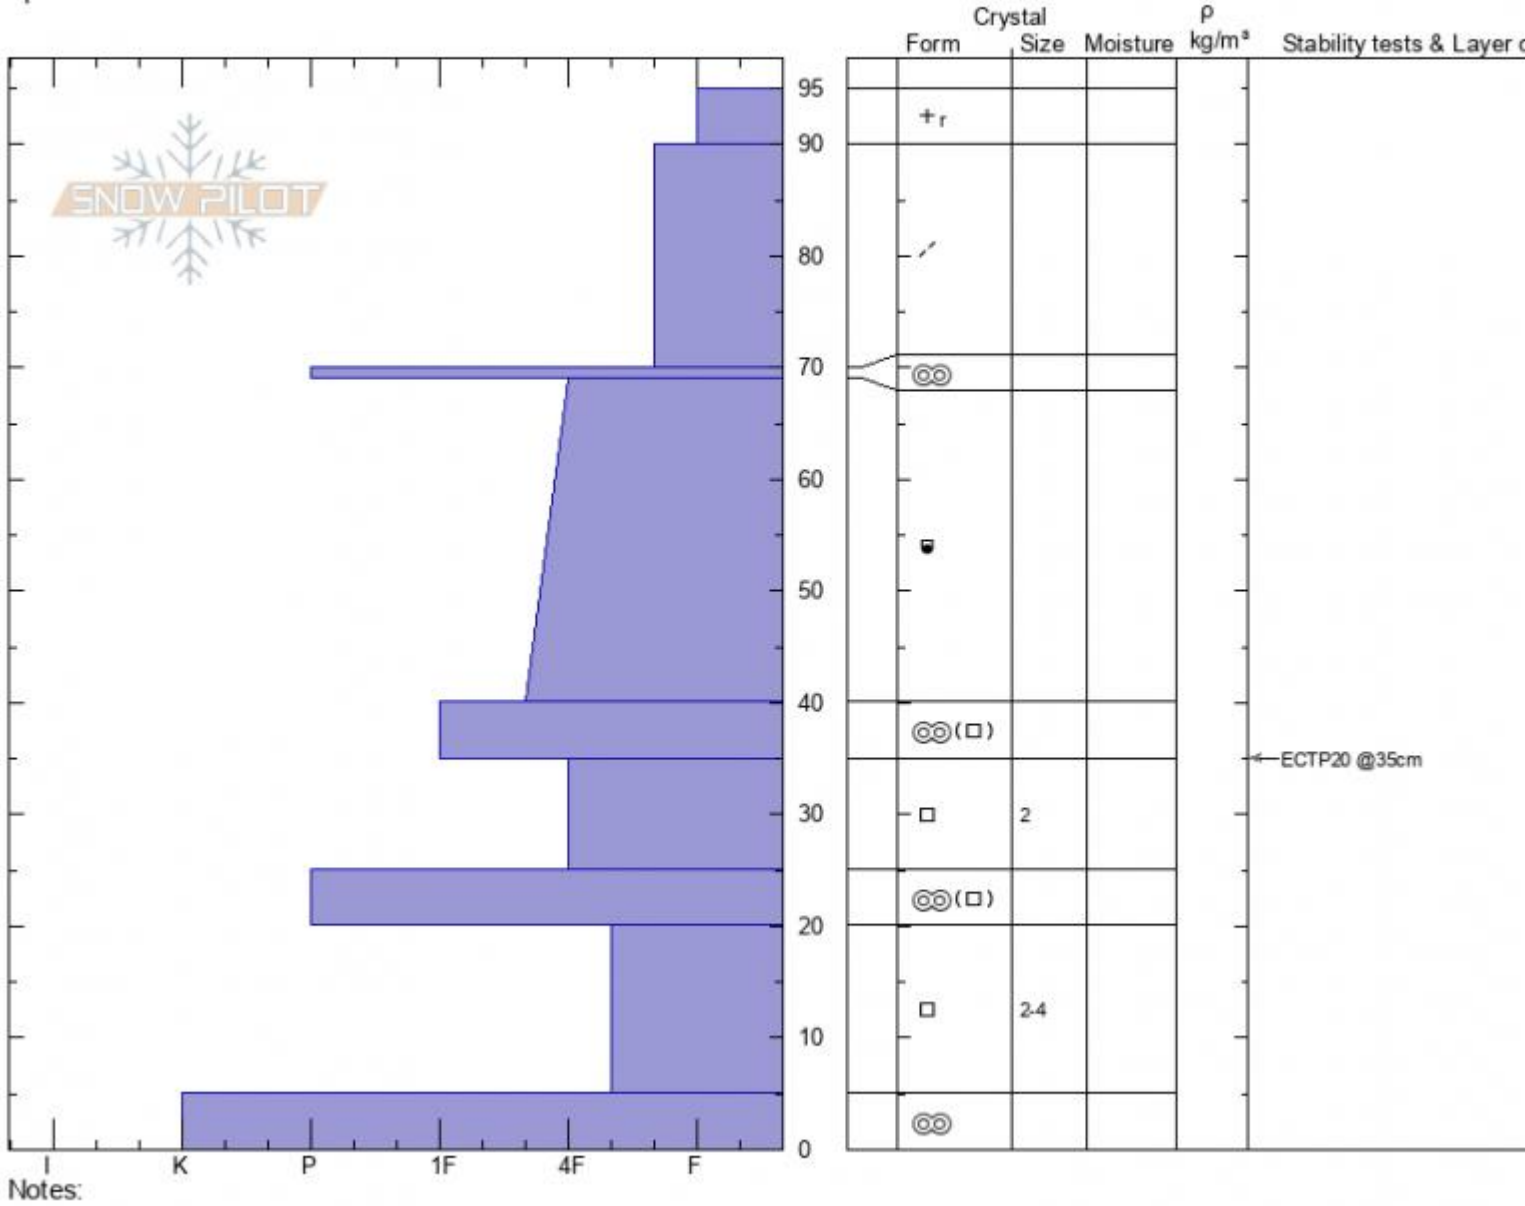

**Mt. Ellis -North**  
**Gallatin Range-N**  
**MT**  
 Elevation: **7345 ft**  
 Aspect: **90°**  
 Specifics:

**Hannah Marshall**  
**01/04/2022 - 12:15pm**  
 Co-ord: **12T 503052W 5048684N**  
 Slope Angle: **28°**  
 Wind Loading: **previous**

Stability:  
 Air Temperature:  
 Sky Cover: **BKN**  
 Precipitation: **S-1**  
 Wind:

**HS:95**    Layer Notes:  
**PF:95**    35-25cm: **Problematic layer**  
**PS: 20**

Advisory Region  
 Northern Gallatin  
 Longitude  
 -110.96W  
 Latitude  
 45.59N  
 Northern Gallatin, 2022-01-04