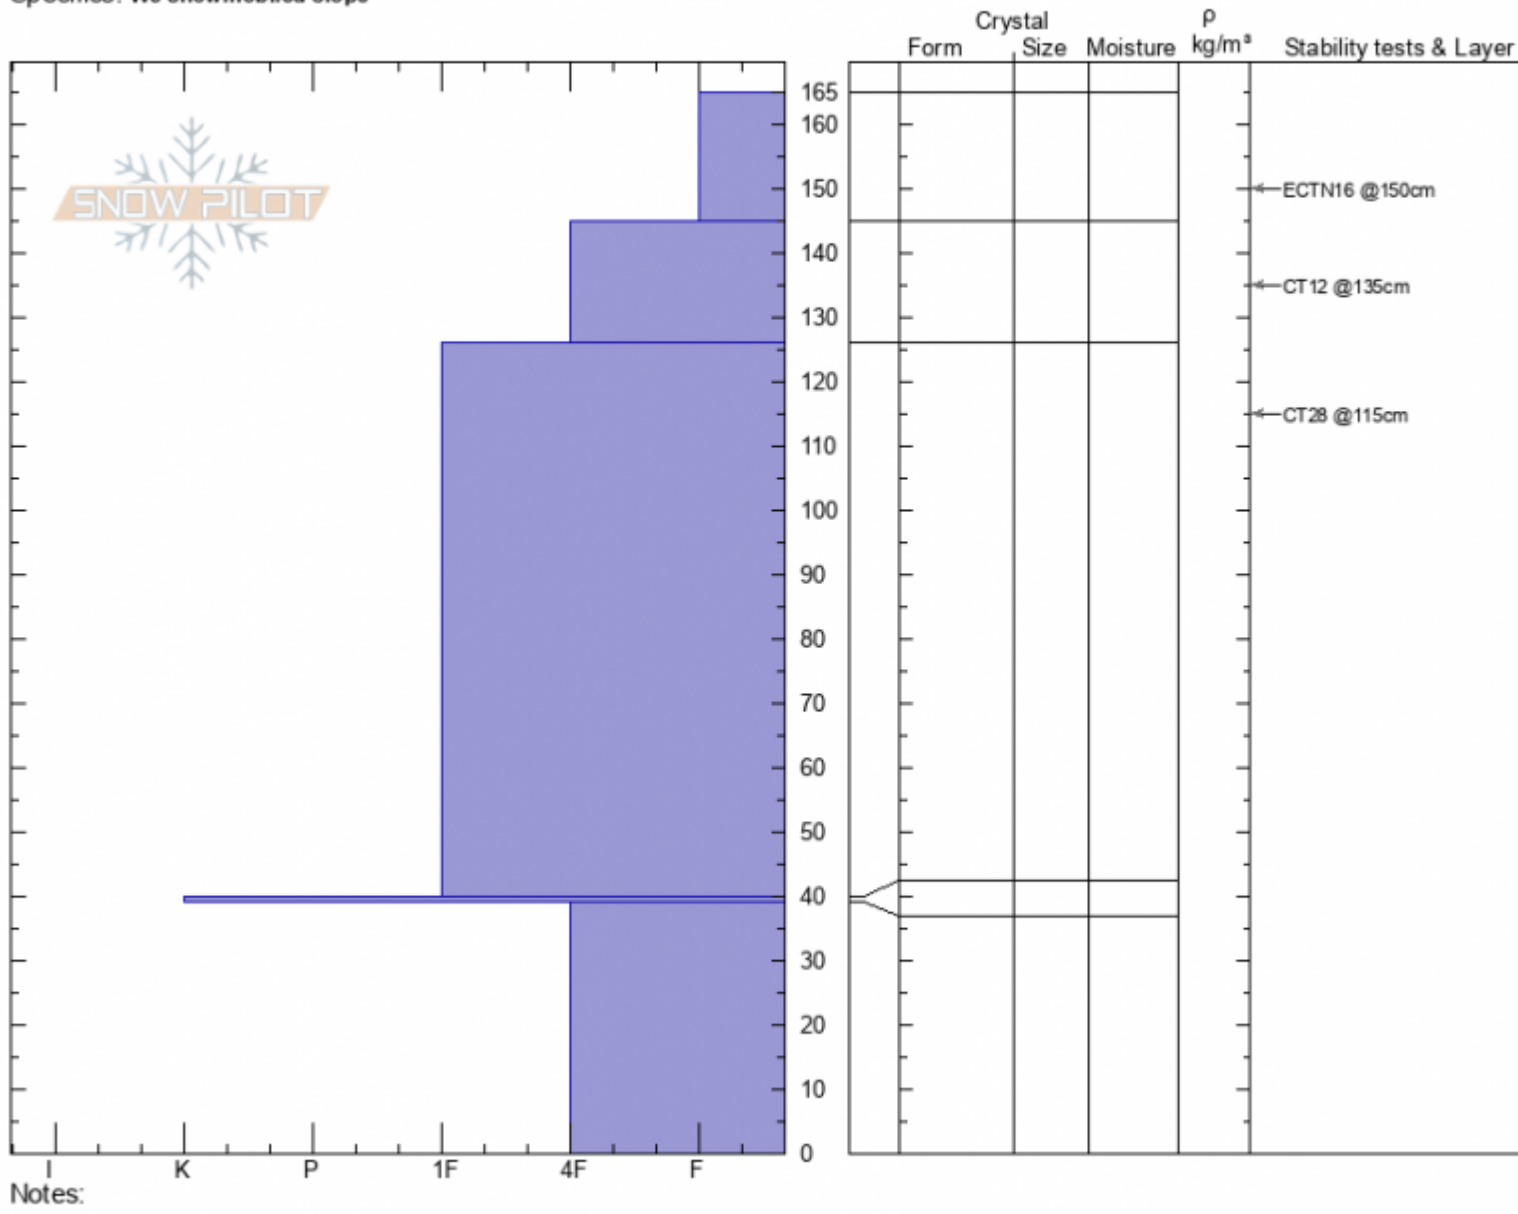

Tin Cup Pass
Centennial Range
MT
 Elevation: **8076 ft**
 Aspect:
 Specifics: **We snowmobiled slope**

Chris Hericks
01/02/2022 - 2:00pm
 Co-ord: **44.54738N, -111.52468W**
 Slope Angle:
 Wind Loading:

Stability: **Good**
 Air Temperature:
 Sky Cover: **BKN**
 Precipitation: **NO**
 Wind: **Calm**

HS:**165** Layer Notes:
 40-39cm:**Problematic layer**

Advisory Region
 Island Park
 Longitude
 -111.80W
 Latitude
 44.57N
 Island Park, 2022-01-03