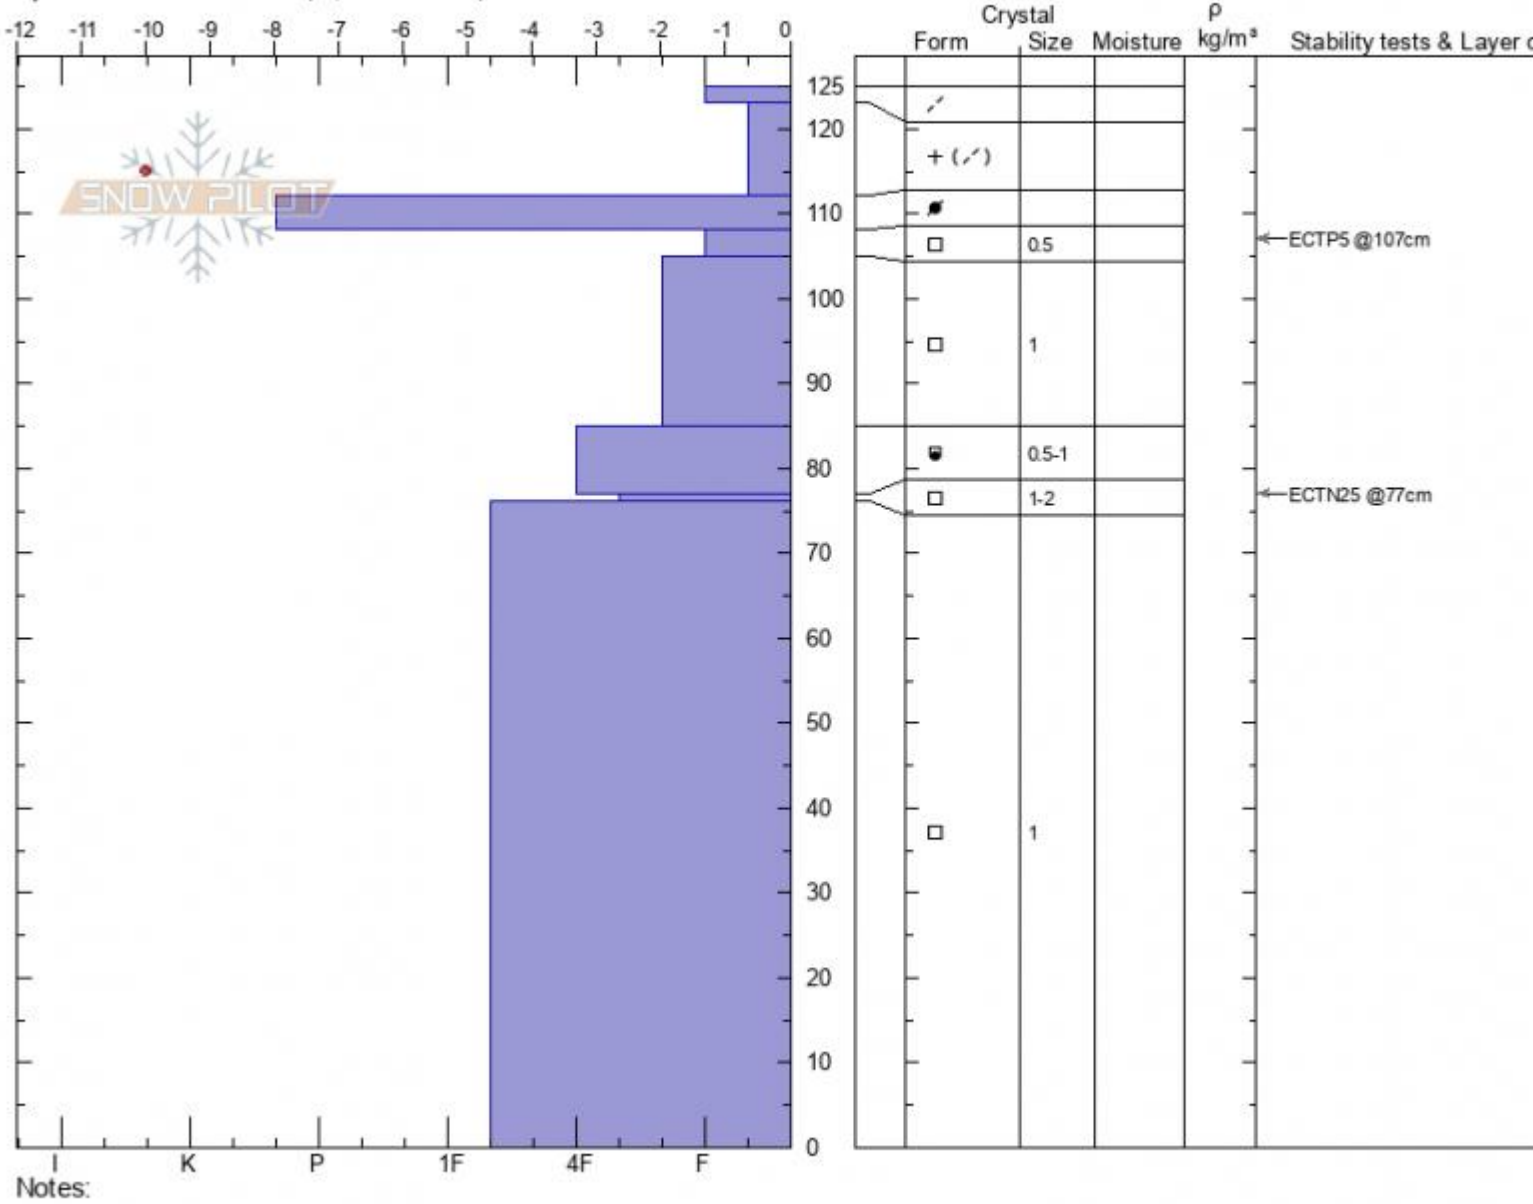

Football Field
 Bridger Range
 MT
 Elevation: 8370 ft
 Aspect: 100°
 Specifics: Ski tracks on slope; We skied slope

Alex Marienthal
 01/01/2022 - 11:15am
 Co-ord: 45.79789N, -110.93296W
 Slope Angle: 35°
 Wind Loading: previous

Stability: Fair
 Air Temperature: -17°C
 Sky Cover: CLR
 Precipitation: NO
 Wind: W Calm

HS:125 Layer Notes:
 108-105cm: Problematic layer

Advisory Region
 Bridger Range
 Longitude
 -110.94W
 Latitude
 45.79N
 Bridger Range, 2022-01-01