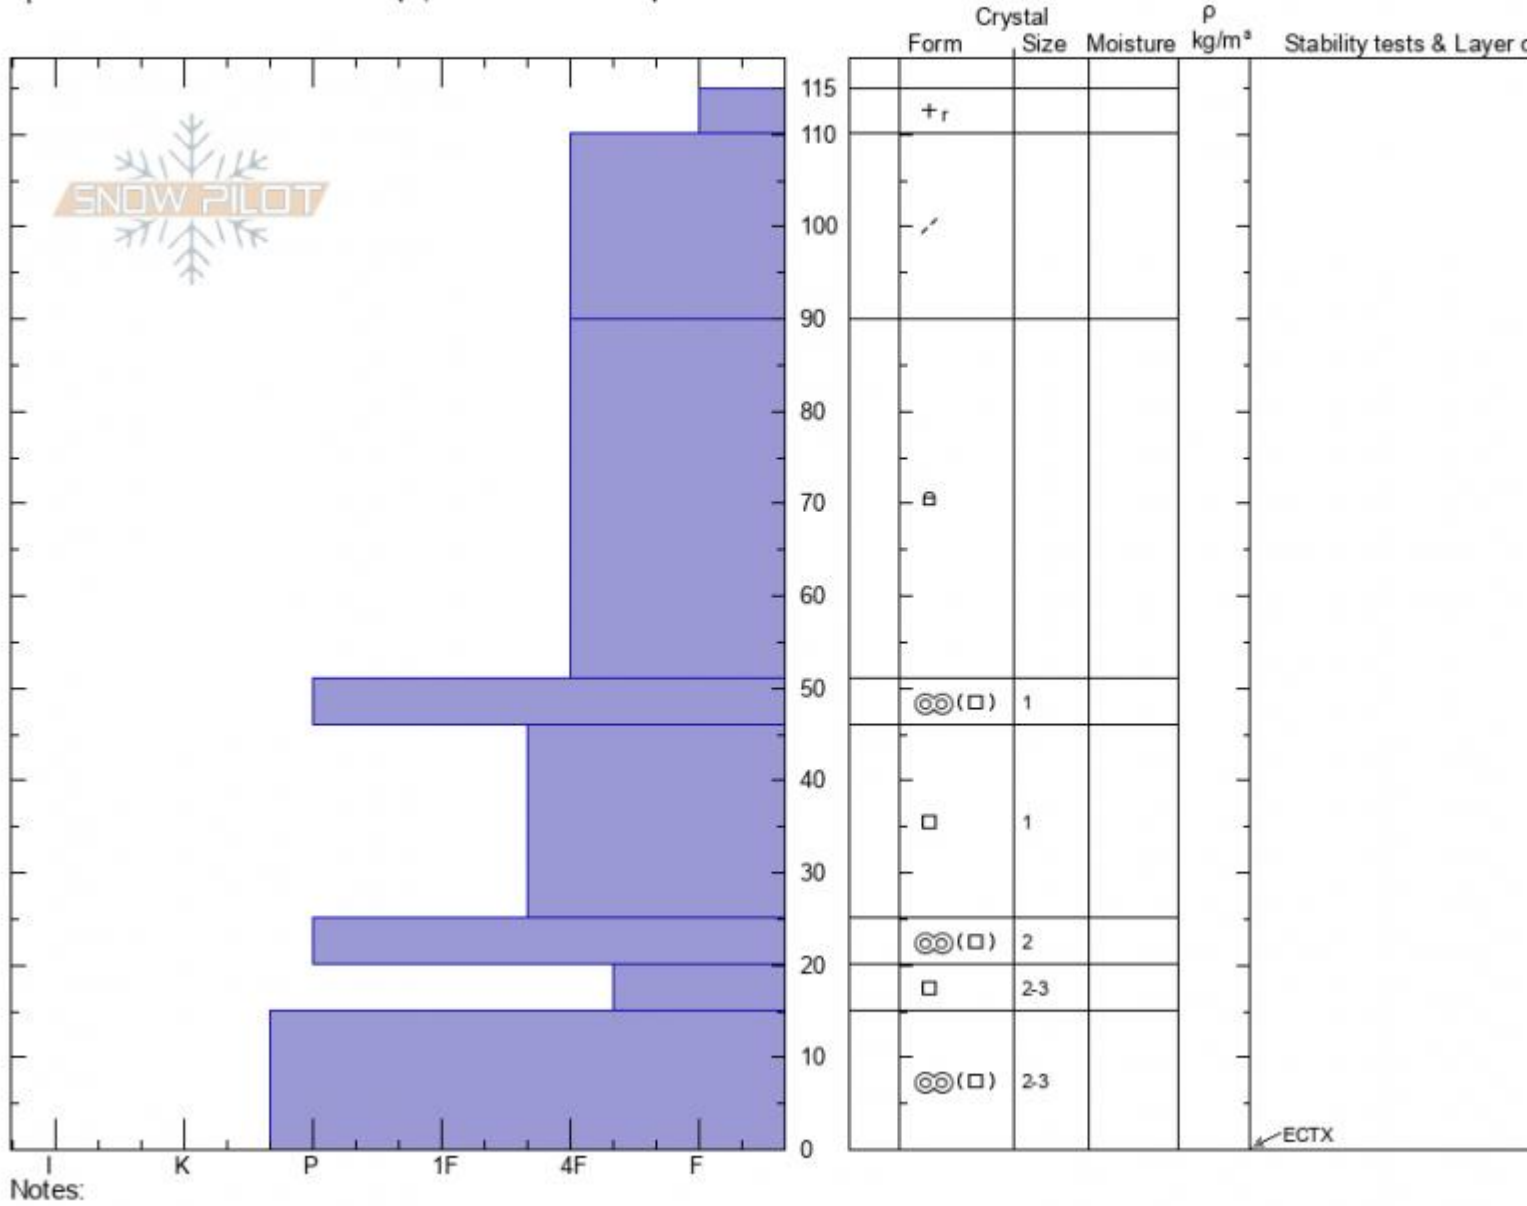

3rd yellow mule
Madison Range-N
MT

Hannah Marshall
12/21/2021 - 12:11pm

Stability:
Air Temperature:
Sky Cover: **BKN**
Precipitation: **NO**
Wind:

HS:115
PF:90
Layer Notes:

Elevation:
Aspect:
Specifics: Snowmobile tracks on slope; We snowmobiled slope

Advisory Region
Northern Madison
Longitude
-111.38W
Latitude
45.17N
Northern Madison, 2021-12-21