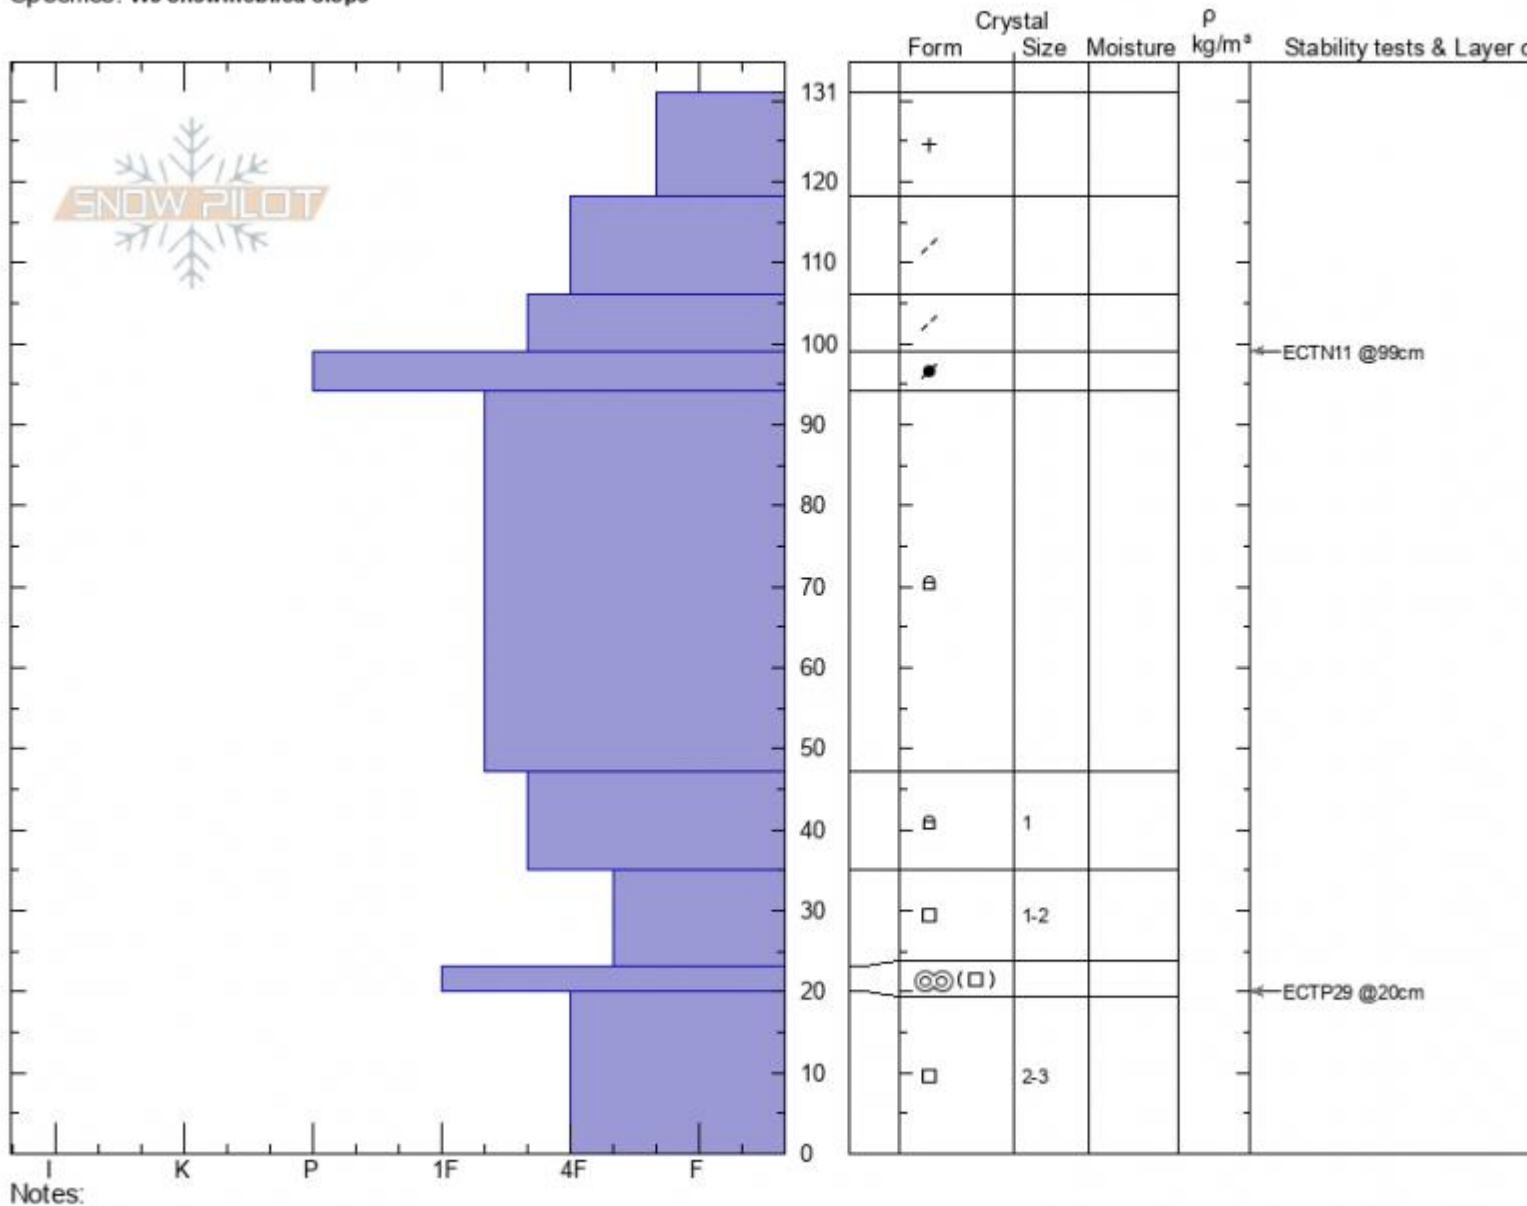

2nd yellow mule
 Madison Range-N
 MT
 Elevation: 9365 ft
 Aspect: 30°
 Specifics: We snowmobiled slope

Hannah Marshall
 12/21/2021 - 10:12am
 Co-ord:
 Slope Angle: 22°
 Wind Loading:

Stability:
 Air Temperature:
 Sky Cover: BKN
 Precipitation: NO
 Wind:

HS:131 Layer Notes:
 PF:90 20-0cm: Problematic layer

Advisory Region
 Northern Madison
 Longitude
 -111.38W
 Latitude
 45.17N
 Northern Madison, 2021-12-21