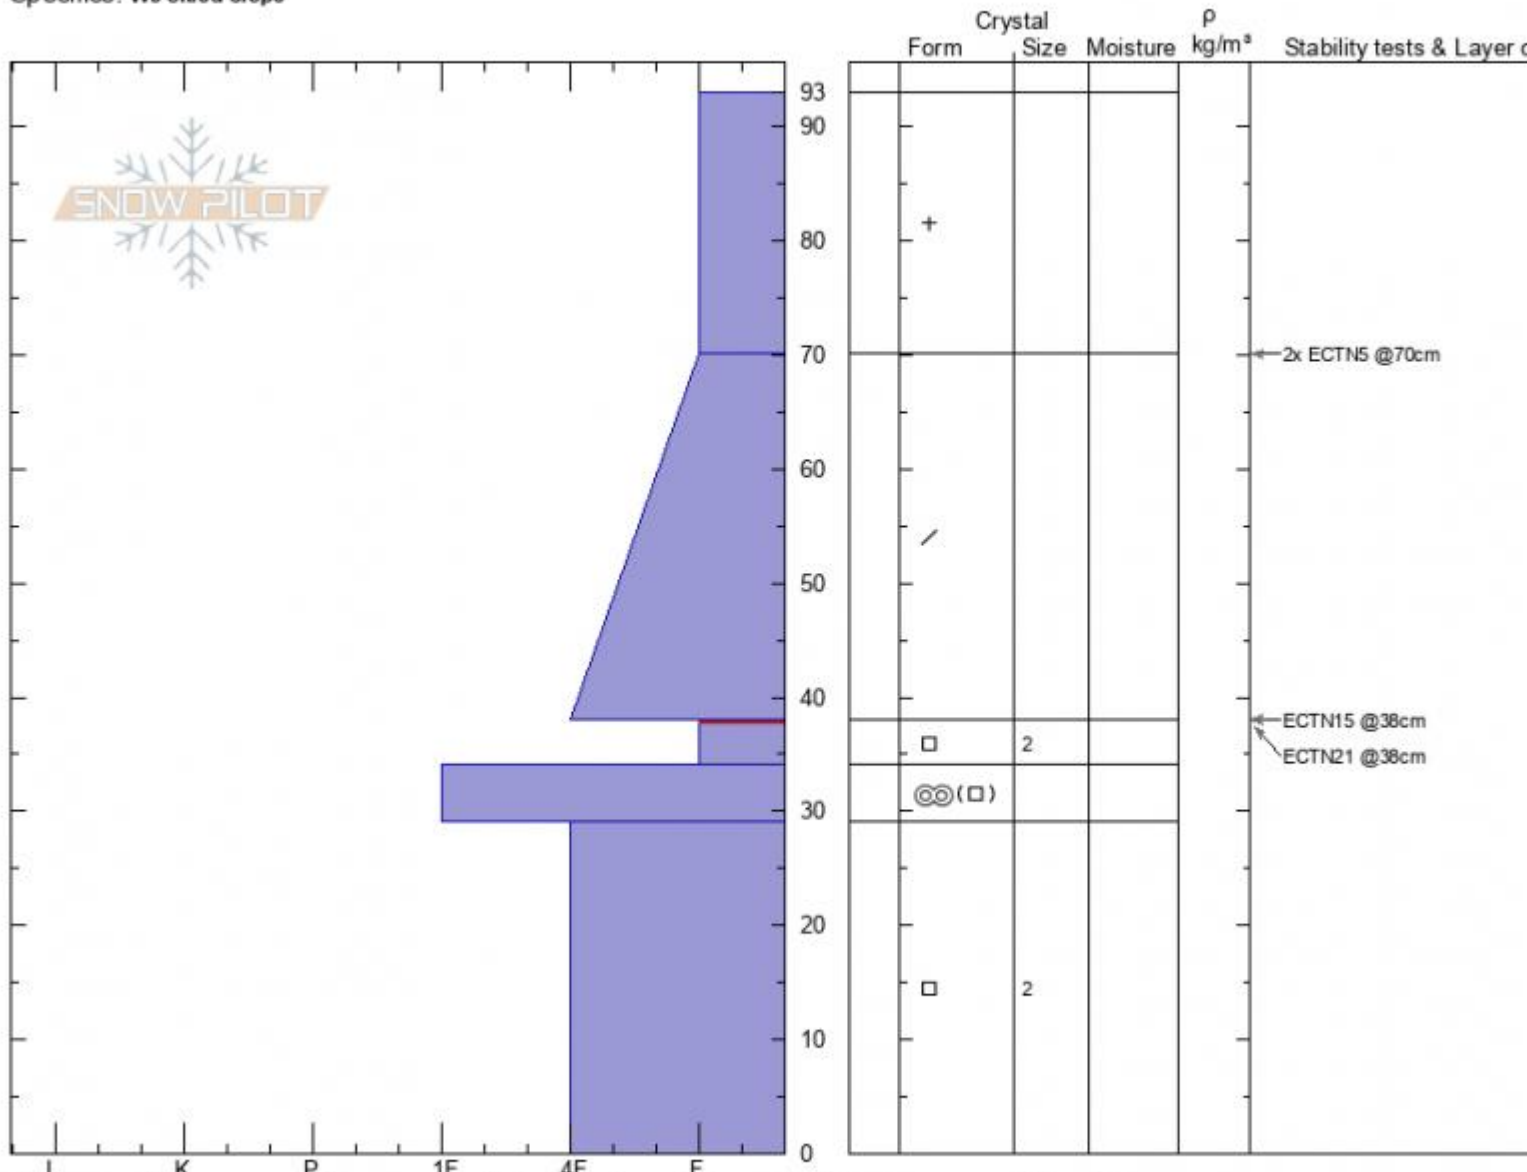

Rasta Chutes Profile
Cooke City
MT
 Elevation: **9952 ft**
 Aspect: **200°**
 Specifics: **We skied slope**

Dave Zinn
12/20/2021 - 11:30am
 Co-ord: **45.07123N, -109.94517W**
 Slope Angle: **33°**
 Wind Loading: **no**

Stability: **Good**
 Air Temperature:
 Sky Cover: **OVC**
 Precipitation: **S2**
 Wind: **SW Moderate**

HS: **93** Layer Notes:
 PF: **90** 38-34cm: **Problematic layer**

Notes: Cracking was reported from nearby wind-loaded slopes. This specifically tested a non-wind-loaded slope.