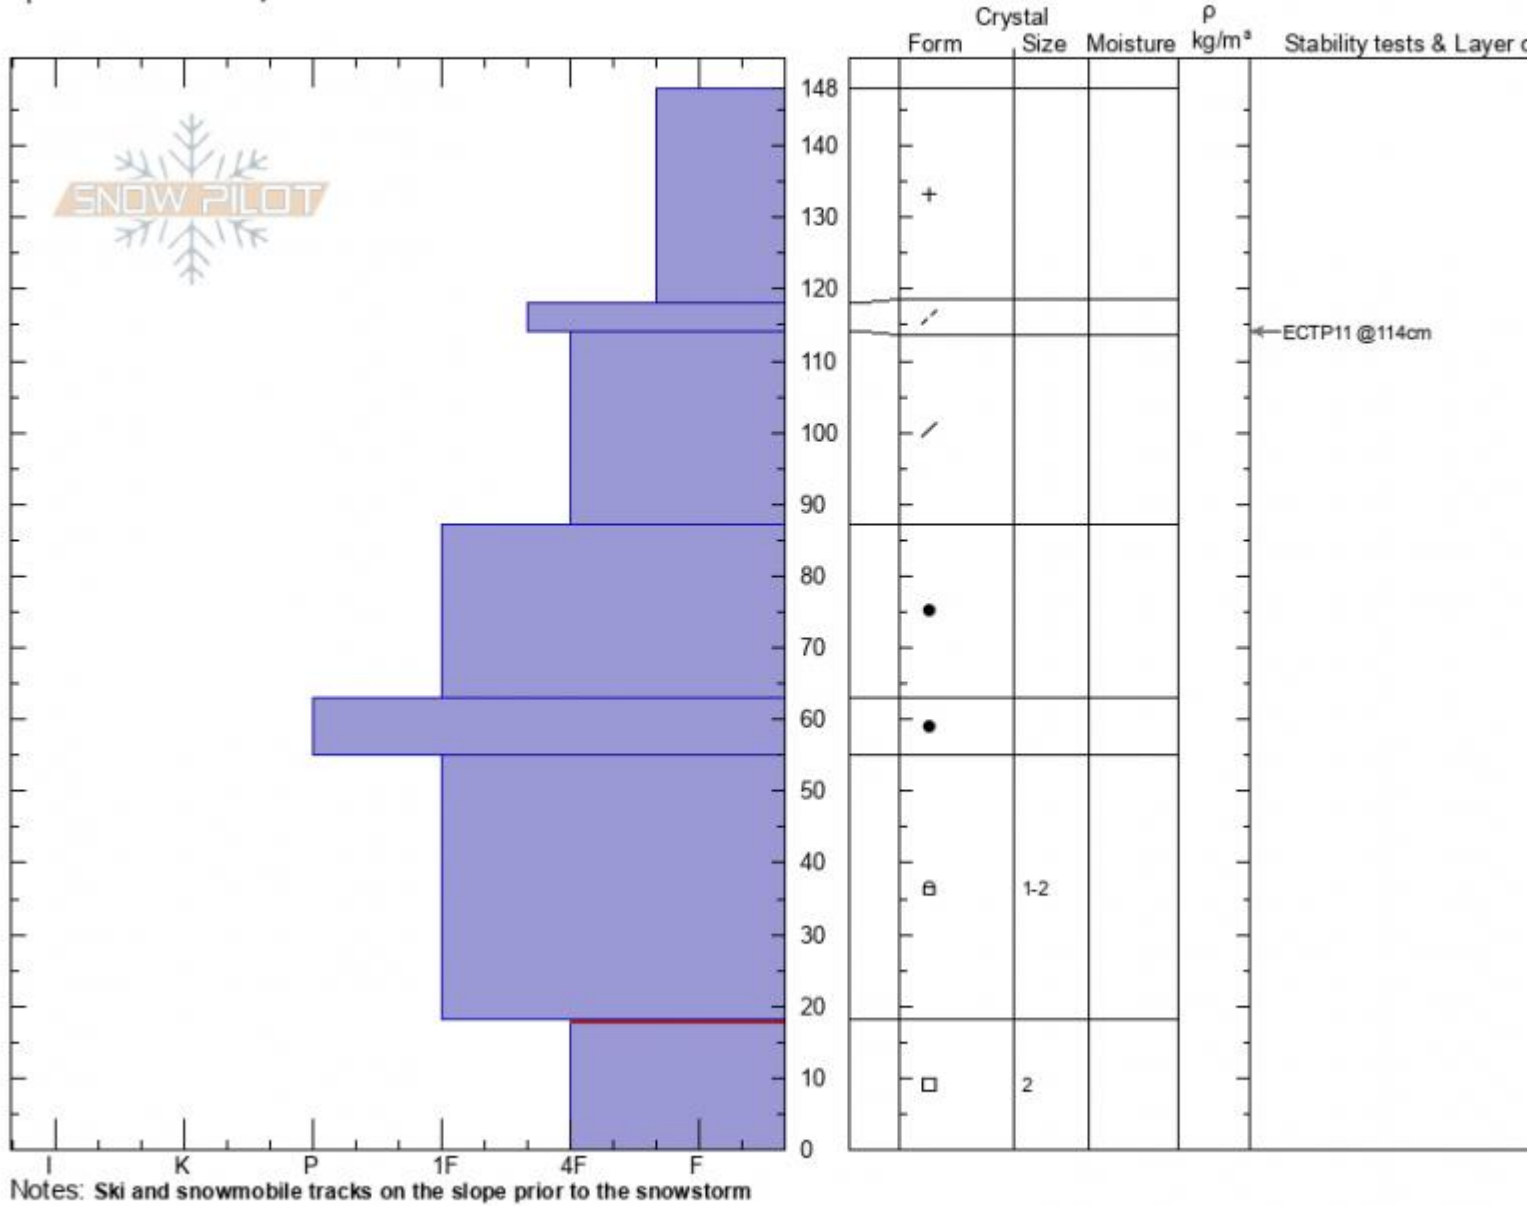

**Wade's World Profile**  
**Cooke City**  
**MT**  
 Elevation: **9562 ft**  
 Aspect: **80°**  
 Specifics: **We skied slope**

**Dave Zinn**  
**12/20/2021 - 9:30am**  
 Co-ord: **45.06647N, -109.95141W**  
 Slope Angle: **26°**  
 Wind Loading: **previous**

Stability: **Good**  
 Air Temperature:  
 Sky Cover: **OVC**  
 Precipitation: **S2**  
 Wind: **SW Light Breeze**

**HS:148**    Layer Notes:  
 18-0cm: **Problematic layer**

Advisory Region  
 Cooke City  
 Longitude  
 -109.95W  
 Latitude  
 45.07N  
 Cooke City, 2021-12-21