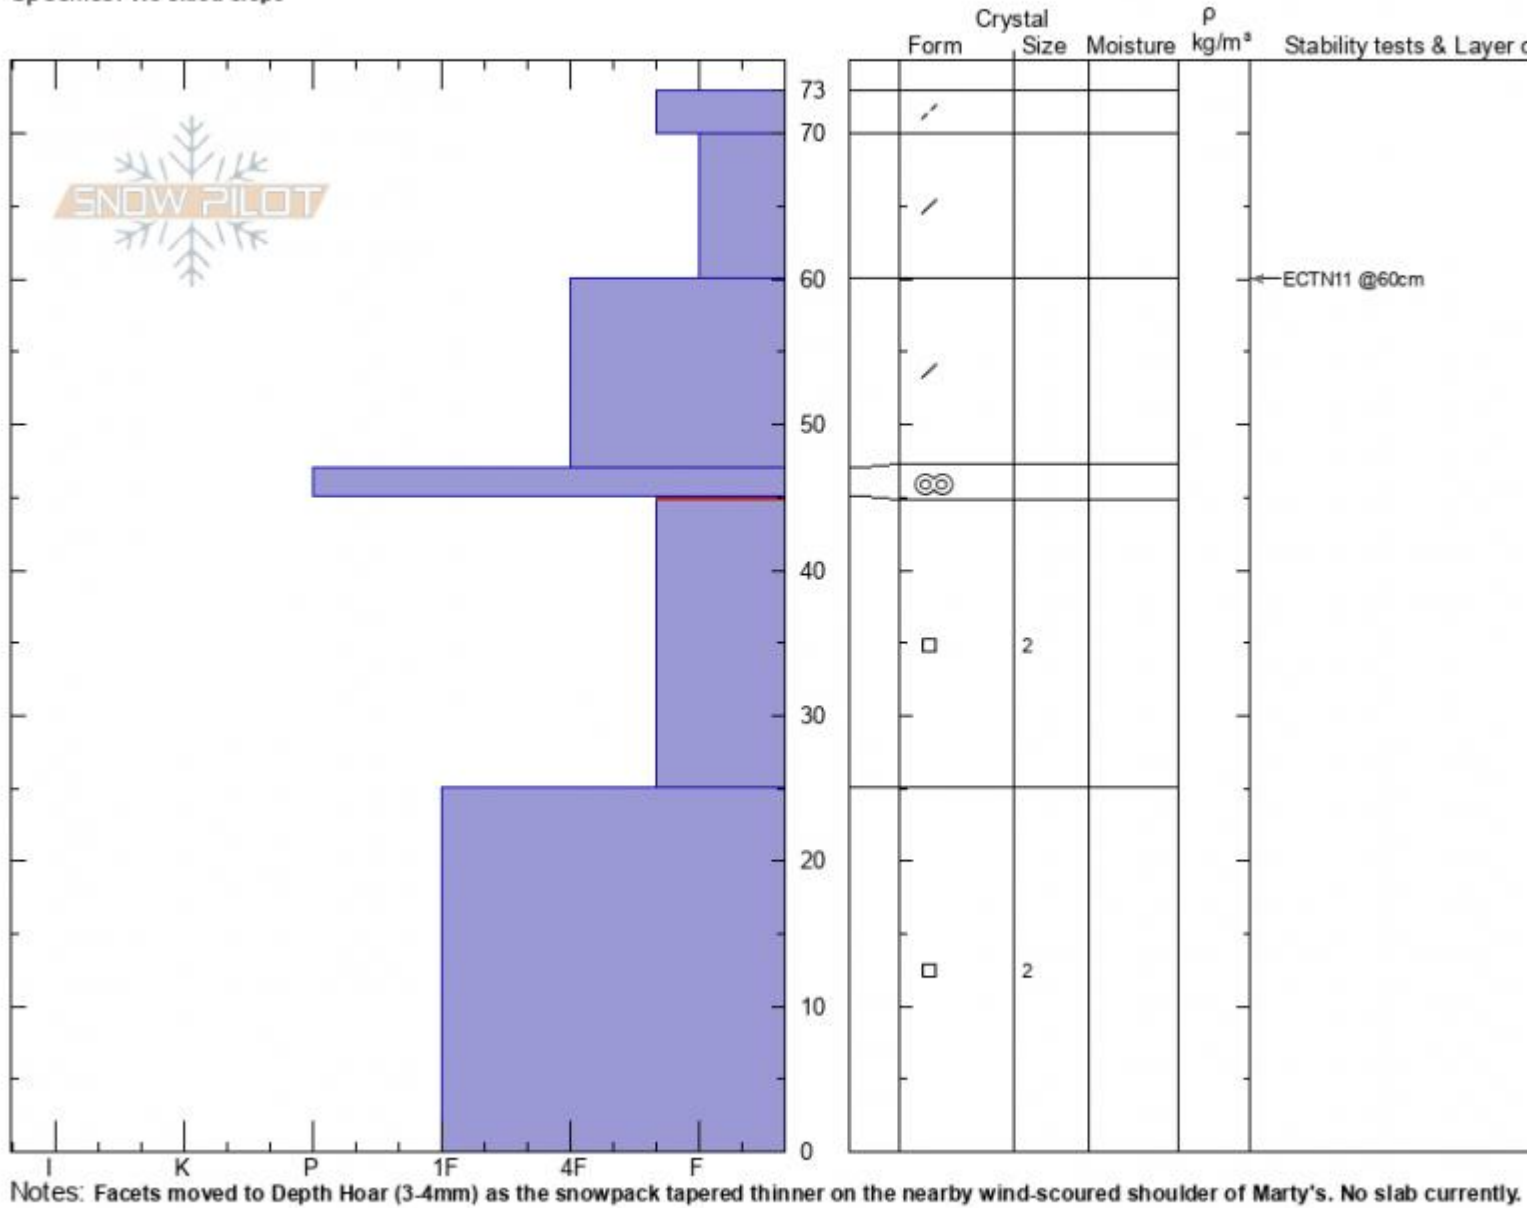

Marty's Slide Profile
Cooke City
MT
 Elevation: **9409 ft**
 Aspect: **210°**
 Specifics: **We skied slope**

Dave Zinn
12/21/2021 - 12:00pm
 Co-ord: **45.04202N, -109.94241W**
 Slope Angle: **38°**
 Wind Loading: **no**

Stability: **Good**
 Air Temperature:
 Sky Cover: **OVC**
 Precipitation: **NO**
 Wind: **SW**

HS: **73** Layer Notes:
 PF: **70** 45-25cm: **Problematic layer**

Advisory Region
 Cooke City
 Longitude
 -109.95W
 Latitude
 45.05N
 Cooke City, 2021-12-21