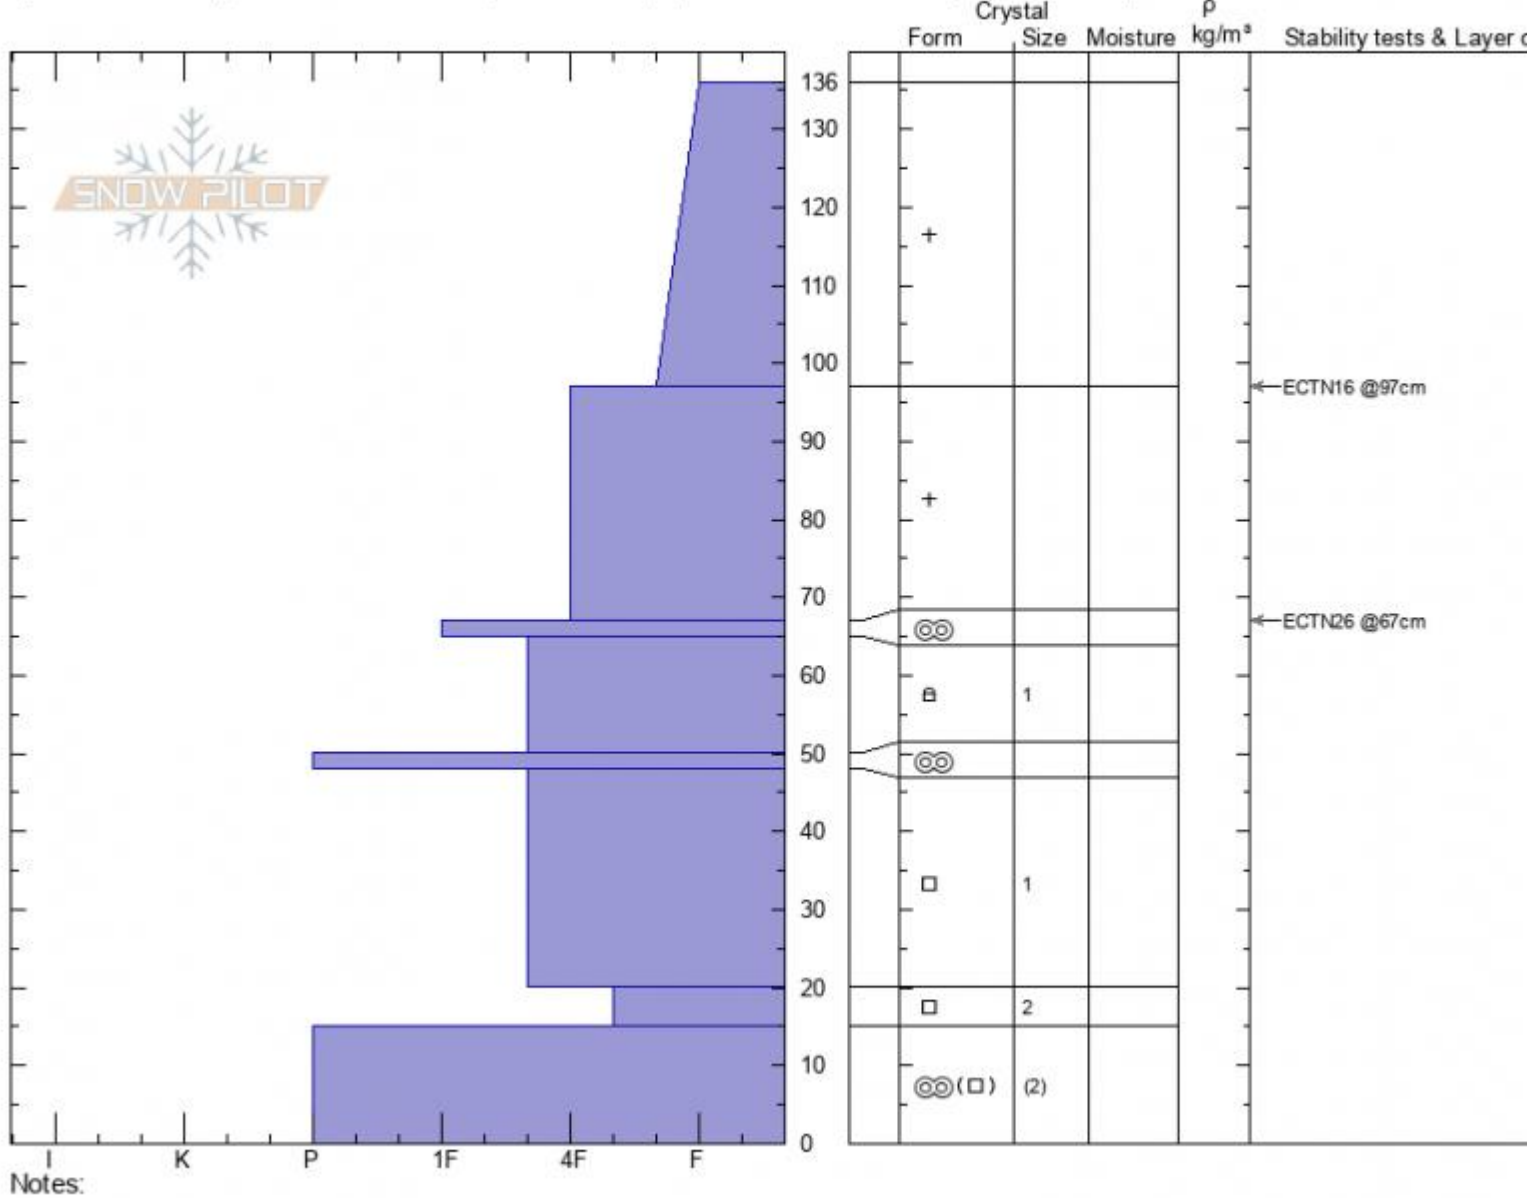

Otter Slide
Madison Range-S
MT

Elevation: **8969 ft**
 Aspect: **50°**

Dave Zinn
12/15/2021 - 1:30pm
 Co-ord: **44.94665N, -111.29953W**
 Slope Angle: **20°**
 Wind Loading: **no**

Stability: **Very Poor**
 Air Temperature:
 Sky Cover: **BKN**
 Precipitation: **S-1**
 Wind: **S Calm**

HS:**136** Layer Notes:
 PF:**100**

Specifics: Cracking; Recent avalanche activity on similar slopes; Recent avalanche activity on different slopes

Advisory Region
 Southern Madison
 Longitude
 -111.27W
 Latitude
 45.06N
 Southern Madison, 2021-12-15