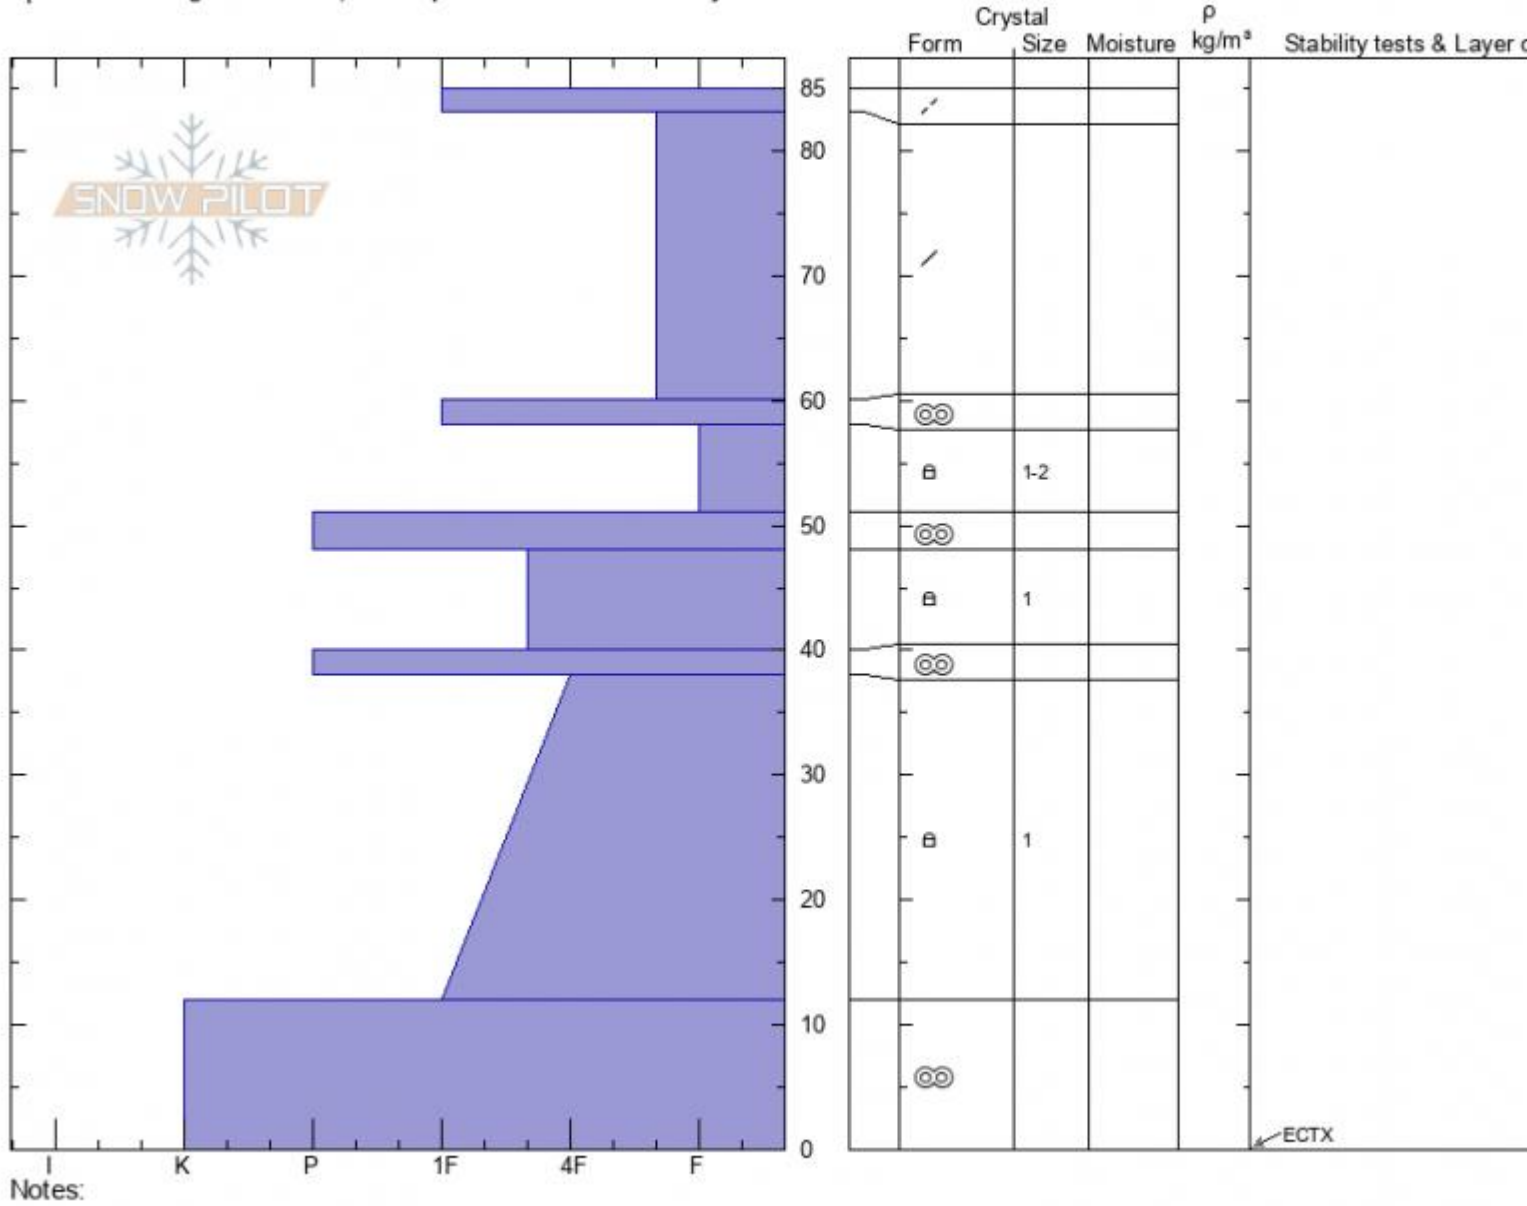

Bailout
Bridger Range
MT
Elevation: **7931 ft**
Aspect: **40°**
Specifics: Pit dug in a Ski Area; Pit is representative of backcountry

Dave Zinn
12/13/2021 - 12:15pm
Co-ord: **45.80239N, -110.92848W**
Slope Angle: **33°**
Wind Loading: **no**

Stability: **Very Good**   HS:**85**   Layer Notes:
Air Temperature:
Sky Cover: **BKN**
Precipitation: **NO**
Wind: **SW Calm**

Advisory Region
Bridger Range
Longitude
-110.92W
Latitude
45.82N
Bridger Range, 2021-12-13