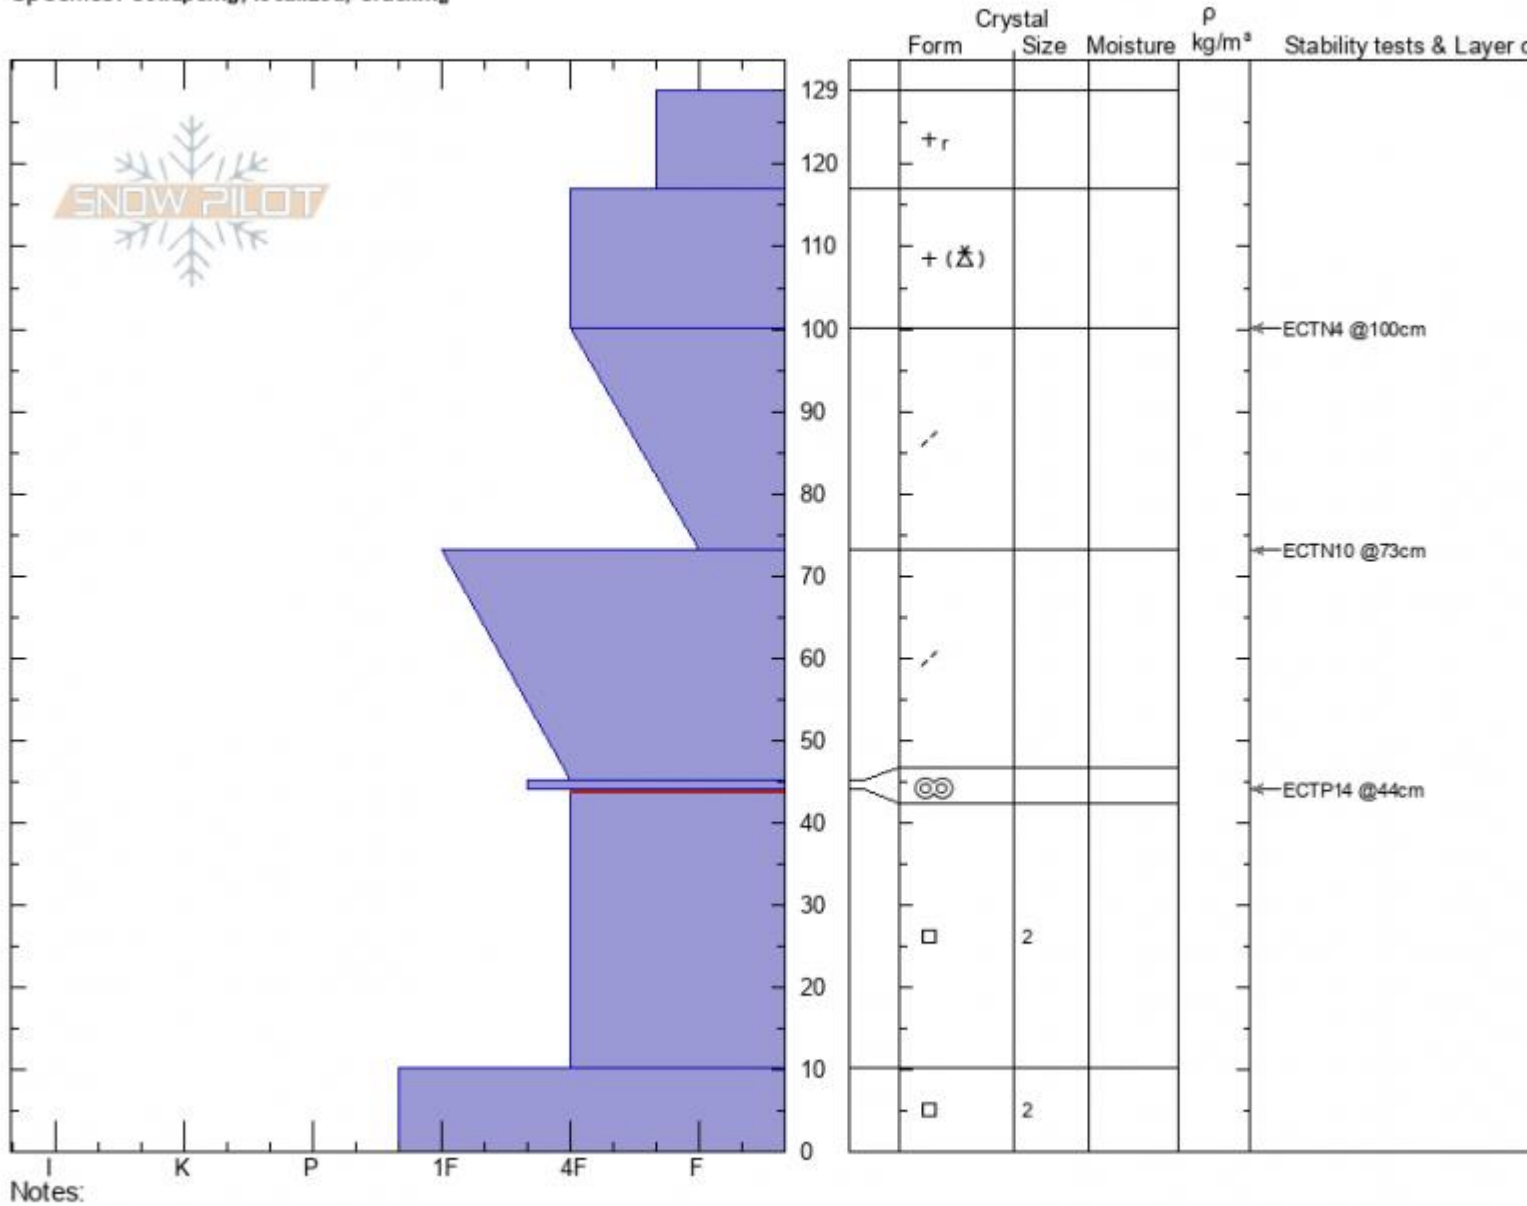

Lionhead Ridge
Lionhead Range
MT
 Elevation: **8706 ft**
 Aspect: **30°**
 Specifics: Collapsing, localized; Cracking

Dave Zinn
12/12/2021 - 1:00pm
 Co-ord: **44.70836N, -111.30755W**
 Slope Angle: **25°**
 Wind Loading: **yes**

Stability: **Poor**
 Air Temperature:
 Sky Cover: **OVC**
 Precipitation: **S-1**
 Wind: **SW Strong**

HS: **129** Layer Notes:
 PF: **100** 44-10cm: Problematic layer
 PS: **15**

Advisory Region
 Lionhead Range
 Longitude
 -111.32W
 Latitude
 44.71N
Avalanche Details: [Collapse/ Cracking Lionhead Ridge](#)
 Lionhead Range, 2021-12-12