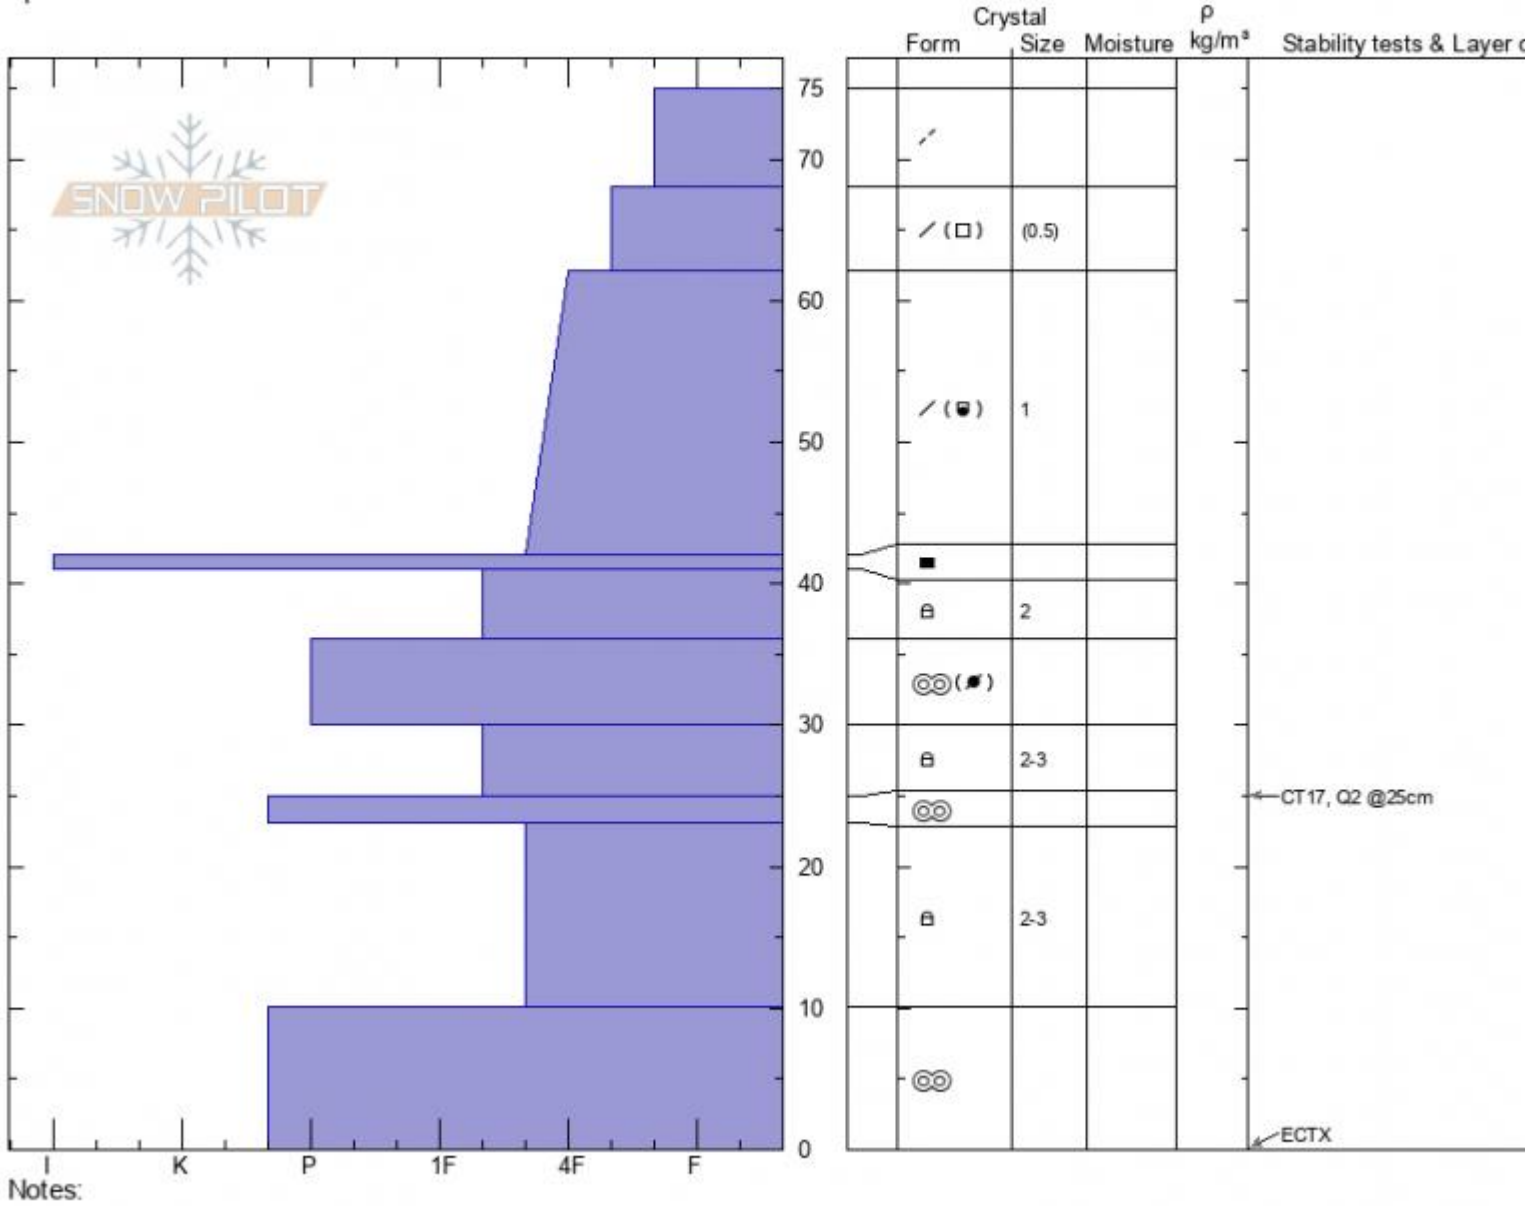

Blackmore NE Shoulder
 Gallatin Range-N
 MT
 Elevation: 9548 ft
 Aspect: 130°
 Specifics:

Alex Marienthal
 12/11/2021 - 12:50pm
 Co-ord: 45.44704N, -110.99967W
 Slope Angle: 25°
 Wind Loading:

Stability:
 Air Temperature:
 Sky Cover: BKN
 Precipitation: NO
 Wind: SW Strong

HS:75
 Layer Notes:
 41-36cm: Problematic layer

Advisory Region
 Northern Gallatin
 Longitude
 -111.00W
 Latitude
 45.44N
 Northern Gallatin, 2021-12-11